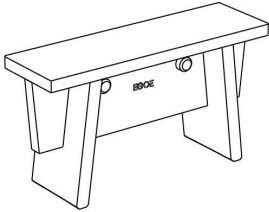

The simple stools, benches, tables, or sideboards are easy to assemble. The thermal ash wood will look beautiful inside but is resilient enough for outdoor use. You can sit on Štok while painting a fence at the cottage, use it as an uncommon table in a coffee shop or place it in your favorite room.

MATERIAL

THERMAL ASH

THERMAL ASH WITH OIL

NATURAL ASH (INDOORS ONLY)

BURNT WOOD (UPON REQUEST)

STOOL

L 21.3" x W 6.3" x H 11.8"

L 21.3" x W 7.1" x H 16.5"

BENCH

L 47.2" x W 6.3" x H 11.8"

L 47.2" x W 7.1" x H 16.5"

L 70.9" x W 7.1" x H 16.5"

BISTRO TABLE

L 39.4" x W 7.1" x H 26.1"

L 47.2" x W 7.1" x H 26.1"

TABLE

L 39.4" x W 7.1" x H 26.1"

L 47.2" x W 7.1" x H 26.1"

Wood

ash

thermoash

thermoash with oil