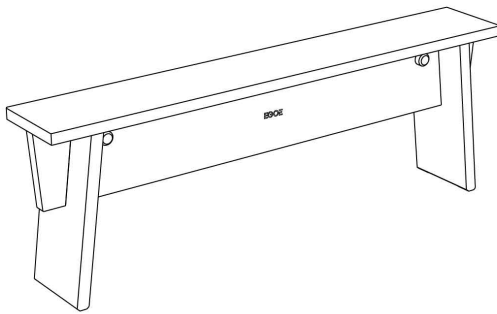

MATERIAL

THERMAL ASH

THERMAL ASH WITH OIL

NATURAL ASH (INDOORS ONLY)

BURNT WOOD (UPON REQUEST)

STOOL

L 21.3" x W 6.3" x H 11.8"

L 21.3" x W 7.1" x H 16.5"

BENCH

L 47.2" x W 6.3" x H 11.8"

L 47.2" x W 7.1" x H 16.5"

L 70.9" x W 7.1" x H 16.5"

BISTRO TABLE

L 39.4" x W 7.1" x H 26.1"

L 47.2" x W 7.1" x H 26.1"

TABLE

L 39.4" x W 7.1" x H 26.1"

L 47.2" x W 7.1" x H 26.1"

Wood

ash

thermoash

thermoash with oil