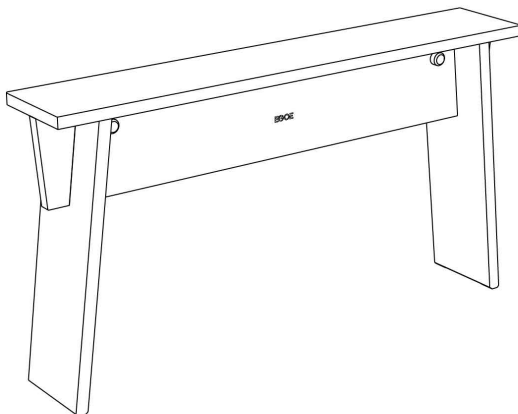

MATERIAL

THERMAL ASH

THERMAL ASH WITH OIL

NATURAL ASH (INDOORS ONLY)

BURNT WOOD (UPON REQUEST)

STOOL

L 21.3" x W 6.3" x H 11.8"

L 21.3" x W 7.1" x H 16.5"

BENCH

L 47.2" x W 6.3" x H 11.8"

L 47.2" x W 7.1" x H 16.5"

L 70.9" x W 7.1" x H 16.5"

BISTRO TABLE

L 39.4" x W 7.1" x H 26.1"

L 47.2" x W 7.1" x H 26.1"

TABLE

L 39.4" x W 7.1" x H 26.1"

L 47.2" x W 7.1" x H 26.1"

Wood

ash

thermoash

thermoash with oil