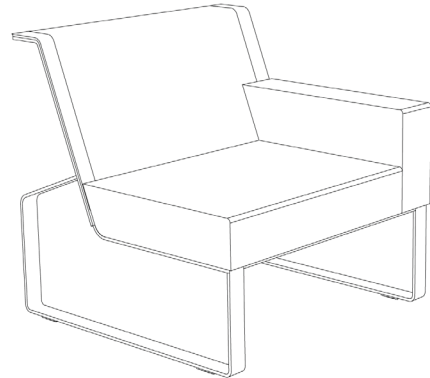

### TABLE TOP

HPL  
BATYLINE®

ARMCHAIR

L 31.5" × W 31.5" × 31.1"

SEAT HEIGHT 16.5"

ARMREST HEIGHT 22.8"

TWO SEATER

L 57.1" × W 31.5" × 31.1"

SEAT HEIGHT 16.5"

ARMREST HEIGHT 22.8"

THREE SEATER  
L 84.6" × W 31.5" × 31.1"  
SEAT HEIGHT 16.5"  
ARMREST HEIGHT 22.8"

OTTOMAN/EXTENSION MODULE L  
31.5" × W 31.5" × H 16.5"

COFFEE TABLE  
L 31.5" × W 23.6" × H 11.4"

LOUNGE TABLE  
L 31.5" × W 23.6" × H 11.4"

RAL Swatch 2022