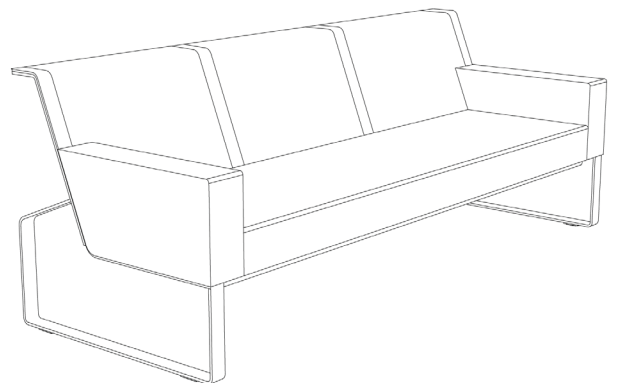

### TABLE TOP

HPL  
BATYLINE®

ARMCHAIR

L 31.5" × W 31.5" × 31.1"

SEAT HEIGHT 16.5"

ARMREST HEIGHT 22.8"

TWO SEATER

L 57.1" × W 31.5" × 31.1"

SEAT HEIGHT 16.5"

ARMREST HEIGHT 22.8"

THREE SEATER  
L 84.6" × W 31.5" × 31.1"  
SEAT HEIGHT 16.5"  
ARMREST HEIGHT 22.8"

OTTOMAN/EXTENSION MODULE L  
31.5" × W 31.5" × H 16.5"

COFFEE TABLE  
L 31.5" × W 23.6" × H 11.4"