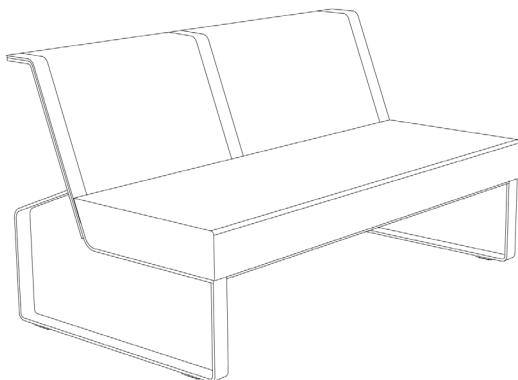

### TABLE TOP

HPL  
BATYLINE®

ARMCHAIR

L 31.5" × W 31.5" × 31.1"

SEAT HEIGHT 16.5"

ARMREST HEIGHT 22.8"

TWO SEATER

L 57.1" × W 31.5" × 31.1"

SEAT HEIGHT 16.5"

ARMREST HEIGHT 22.8"

THREE SEATER  
L 84.6" × W 31.5" × 31.1"  
SEAT HEIGHT 16.5"  
ARMREST HEIGHT 22.8"

OTTOMAN/EXTENSION MODULE L  
31.5" × W 31.5" × H 16.5"

COFFEE TABLE  
L 31.5" × W 23.6" × H 11.4"

LOUNGE TABLE  
L 31.5" × W 23.6" × H 11.4"

RAL Swatch 2022