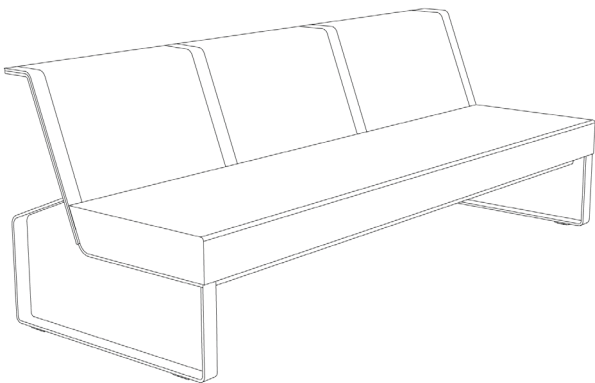

### TABLE TOP

HPL  
BATYLINE®

ARMCHAIR

L 31.5" × W 31.5" × 31.1"

SEAT HEIGHT 16.5"

ARMREST HEIGHT 22.8"

TWO SEATER

L 57.1" × W 31.5" × 31.1"

SEAT HEIGHT 16.5"

ARMREST HEIGHT 22.8"

THREE SEATER  
L 84.6" × W 31.5" × 31.1"  
SEAT HEIGHT 16.5"  
ARMREST HEIGHT 22.8"

OTTOMAN/EXTENSION MODULE L  
31.5" × W 31.5" × H 16.5"

COFFEE TABLE  
L 31.5" × W 23.6" × H 11.4"