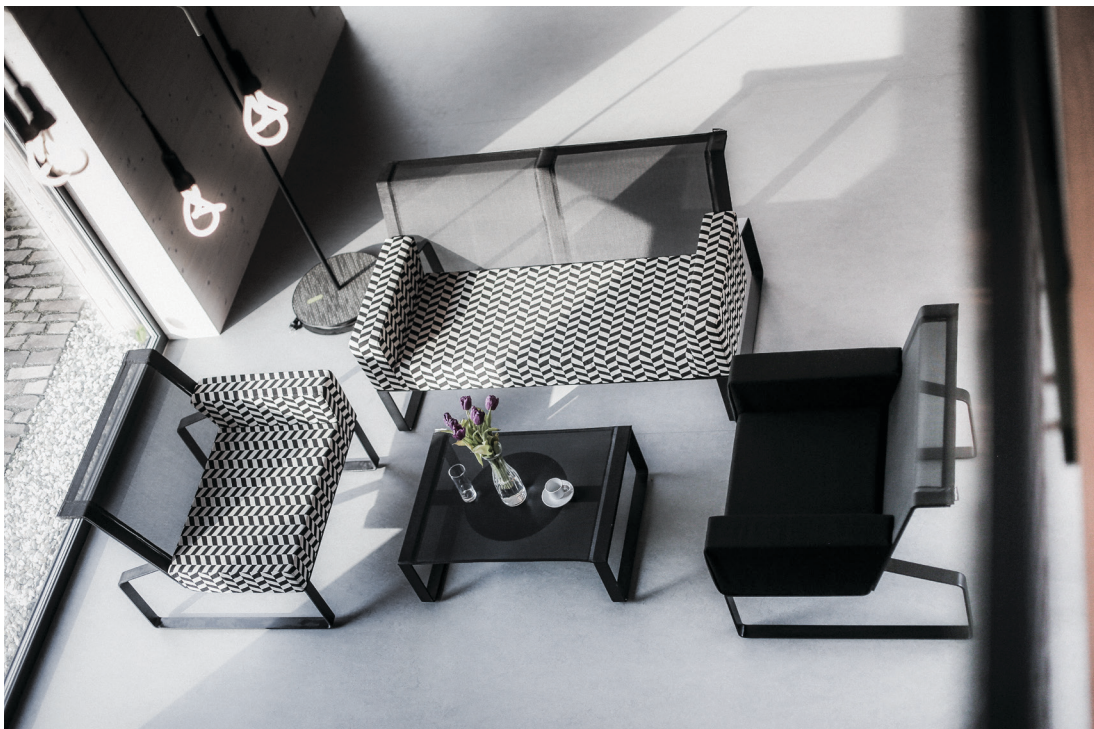

SEAT HEIGHT 16.5"

ARMREST HEIGHT 22.8"

THREE SEATER  
L 84.6" × W 31.5" × 31.1"  
SEAT HEIGHT 16.5"  
ARMREST HEIGHT 22.8"

OTTOMAN/EXTENSION MODULE L  
31.5" × W 31.5" × H 16.5"

COFFEE TABLE  
L 31.5" × W 23.6" × H 11.4"

LOUNGE TABLE  
L 31.5" × W 23.6" × H 11.4"

RAL Swatch 2022