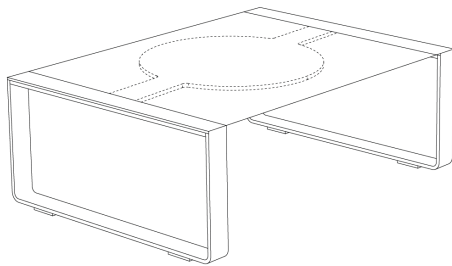

### TABLE TOP

HPL  
BATYLINE®

ARMCHAIR

L 31.5" × W 31.5" × 31.1"

SEAT HEIGHT 16.5"

ARMREST HEIGHT 22.8"

TWO SEATER

L 57.1" × W 31.5" × 31.1"

SEAT HEIGHT 16.5"

ARMREST HEIGHT 22.8"

THREE SEATER  
L 84.6" × W 31.5" × 31.1"  
SEAT HEIGHT 16.5"  
ARMREST HEIGHT 22.8"

OTTOMAN/EXTENSION MODULE L  
31.5" × W 31.5" × H 16.5"

COFFEE TABLE  
L 31.5" × W 23.6" × H 11.4"

LOUNGE TABLE  
L 31.5" × W 23.6" × H 11.4"

RAL Swatch 2022