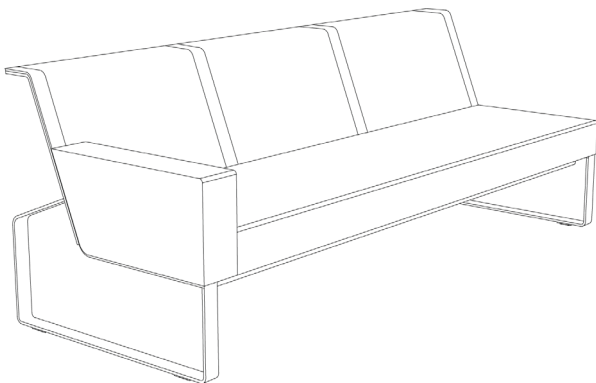

### TABLE TOP

HPL  
BATYLINE®

ARMCHAIR

L 31.5" × W 31.5" × 31.1"

SEAT HEIGHT 16.5"

ARMREST HEIGHT 22.8"

TWO SEATER

L 57.1" × W 31.5" × 31.1"

SEAT HEIGHT 16.5"

ARMREST HEIGHT 22.8"

THREE SEATER  
L 84.6" × W 31.5" × 31.1"  
SEAT HEIGHT 16.5"  
ARMREST HEIGHT 22.8"

OTTOMAN/EXTENSION MODULE L  
31.5" × W 31.5" × H 16.5"

COFFEE TABLE  
L 31.5" × W 23.6" × H 11.4"