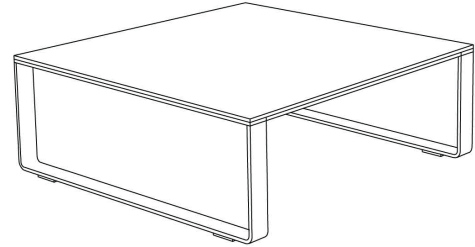

### TABLE TOP

HPL  
BATYLINE®

ARMCHAIR

L 31.5" × W 31.5" × 31.1"

SEAT HEIGHT 16.5"

ARMREST HEIGHT 22.8"

TWO SEATER

L 57.1" × W 31.5" × 31.1"

SEAT HEIGHT 16.5"

ARMREST HEIGHT 22.8"

THREE SEATER  
L 84.6" × W 31.5" × 31.1"  
SEAT HEIGHT 16.5"  
ARMREST HEIGHT 22.8"

OTTOMAN/EXTENSION MODULE L  
31.5" × W 31.5" × H 16.5"

COFFEE TABLE  
L 31.5" × W 23.6" × H 11.4"

LOUNGE TABLE  
L 31.5" × W 23.6" × H 11.4"

RAL Swatch 2022