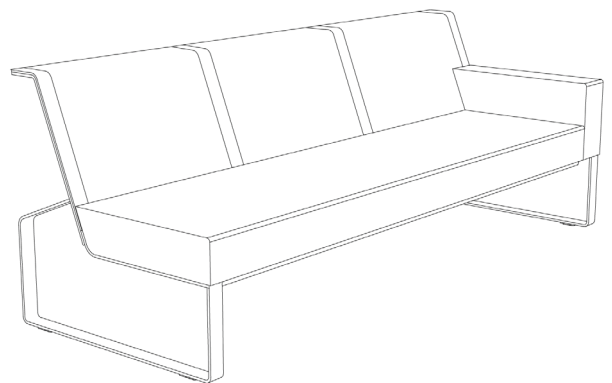

### TABLE TOP

HPL  
BATYLINE®

ARMCHAIR

L 31.5" × W 31.5" × 31.1"

SEAT HEIGHT 16.5"

ARMREST HEIGHT 22.8"

TWO SEATER

L 57.1" × W 31.5" × 31.1"

SEAT HEIGHT 16.5"

ARMREST HEIGHT 22.8"

THREE SEATER  
L 84.6" × W 31.5" × 31.1"  
SEAT HEIGHT 16.5"  
ARMREST HEIGHT 22.8"

OTTOMAN/EXTENSION MODULE L  
31.5" × W 31.5" × H 16.5"

COFFEE TABLE  
L 31.5" × W 23.6" × H 11.4"