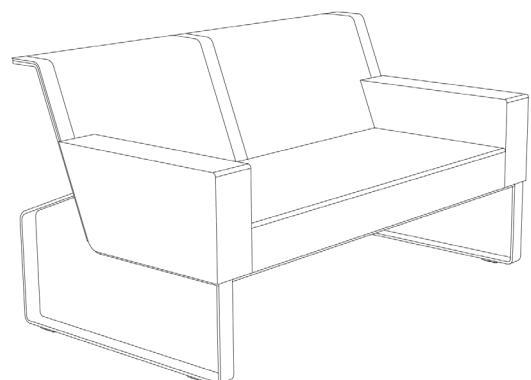

### TABLE TOP

HPL  
BATYLINE®

ARMCHAIR

L 31.5" × W 31.5" × 31.1"

SEAT HEIGHT 16.5"

ARMREST HEIGHT 22.8"

TWO SEATER

L 57.1" × W 31.5" × 31.1"

SEAT HEIGHT 16.5"

ARMREST HEIGHT 22.8"

THREE SEATER  
L 84.6" × W 31.5" × 31.1"  
SEAT HEIGHT 16.5"  
ARMREST HEIGHT 22.8"

OTTOMAN/EXTENSION MODULE L  
31.5" × W 31.5" × H 16.5"

COFFEE TABLE  
L 31.5" × W 23.6" × H 11.4"

LOUNGE TABLE  
L 31.5" × W 23.6" × H 11.4"

RAL Swatch 2022