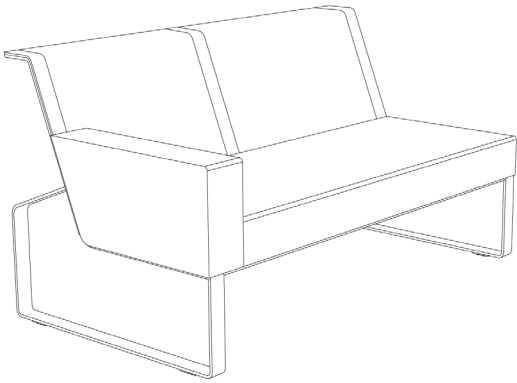

### TABLE TOP

HPL  
BATYLINE®

ARMCHAIR

L 31.5" × W 31.5" × 31.1"

SEAT HEIGHT 16.5"

ARMREST HEIGHT 22.8"

TWO SEATER

L 57.1" × W 31.5" × 31.1"

SEAT HEIGHT 16.5"

ARMREST HEIGHT 22.8"

THREE SEATER  
L 84.6" × W 31.5" × 31.1"  
SEAT HEIGHT 16.5"  
ARMREST HEIGHT 22.8"

OTTOMAN/EXTENSION MODULE L  
31.5" × W 31.5" × H 16.5"

COFFEE TABLE  
L 31.5" × W 23.6" × H 11.4"

LOUNGE TABLE  
L 31.5" × W 23.6" × H 11.4"

RAL Swatch 2022