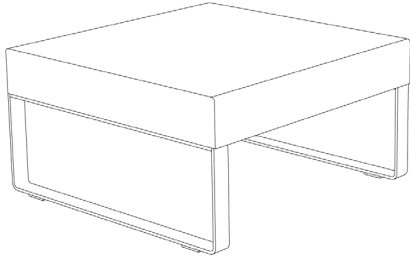

### TABLE TOP

HPL  
BATYLINE®

ARMCHAIR

L 31.5" × W 31.5" × 31.1"

SEAT HEIGHT 16.5"

ARMREST HEIGHT 22.8"

TWO SEATER

L 57.1" × W 31.5" × 31.1"

SEAT HEIGHT 16.5"

ARMREST HEIGHT 22.8"

THREE SEATER  
L 84.6" × W 31.5" × 31.1"  
SEAT HEIGHT 16.5"  
ARMREST HEIGHT 22.8"

OTTOMAN/EXTENSION MODULE L  
31.5" × W 31.5" × H 16.5"

COFFEE TABLE  
L 31.5" × W 23.6" × H 11.4"

LOUNGE TABLE  
L 31.5" × W 23.6" × H 11.4"

RAL Swatch 2022