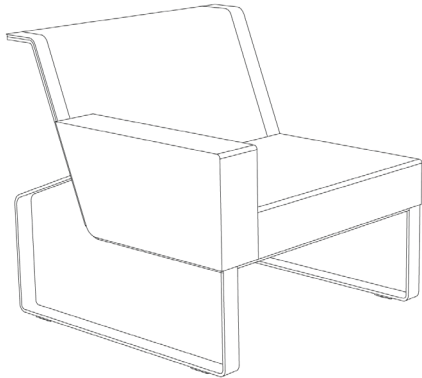

### TABLE TOP

HPL  
BATYLINE®

ARMCHAIR

L 31.5" × W 31.5" × 31.1"

SEAT HEIGHT 16.5"

ARMREST HEIGHT 22.8"

TWO SEATER

L 57.1" × W 31.5" × 31.1"

SEAT HEIGHT 16.5"

ARMREST HEIGHT 22.8"

THREE SEATER  
L 84.6" × W 31.5" × 31.1"  
SEAT HEIGHT 16.5"  
ARMREST HEIGHT 22.8"

OTTOMAN/EXTENSION MODULE L  
31.5" × W 31.5" × H 16.5"

COFFEE TABLE  
L 31.5" × W 23.6" × H 11.4"

LOUNGE TABLE  
L 31.5" × W 23.6" × H 11.4"

RAL Swatch 2022