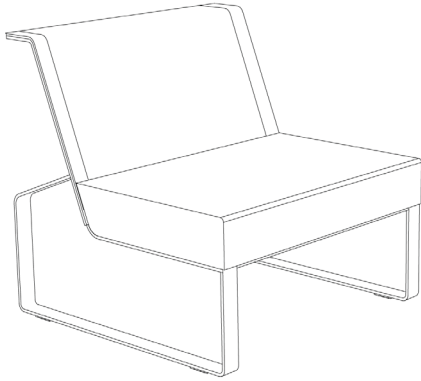

### TABLE TOP

HPL  
BATYLINE®

ARMCHAIR

L 31.5" × W 31.5" × 31.1"

SEAT HEIGHT 16.5"

ARMREST HEIGHT 22.8"

TWO SEATER

L 57.1" × W 31.5" × 31.1"

SEAT HEIGHT 16.5"

ARMREST HEIGHT 22.8"

THREE SEATER  
L 84.6" × W 31.5" × 31.1"  
SEAT HEIGHT 16.5"  
ARMREST HEIGHT 22.8"

OTTOMAN/EXTENSION MODULE L  
31.5" × W 31.5" × H 16.5"

COFFEE TABLE  
L 31.5" × W 23.6" × H 11.4"

LOUNGE TABLE  
L 31.5" × W 23.6" × H 11.4"

RAL Swatch 2022