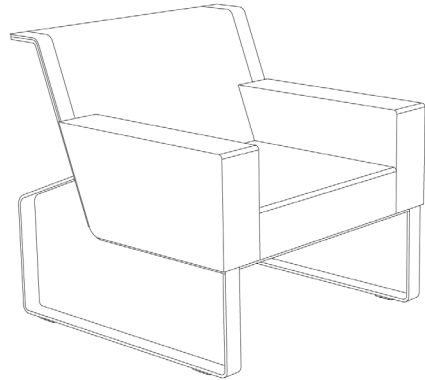

### TABLE TOP

HPL  
BATYLINE®

ARMCHAIR

L 31.5" × W 31.5" × 31.1"

SEAT HEIGHT 16.5"

ARMREST HEIGHT 22.8"

TWO SEATER

L 57.1" × W 31.5" × 31.1"

SEAT HEIGHT 16.5"

ARMREST HEIGHT 22.8"

THREE SEATER  
L 84.6" × W 31.5" × 31.1"  
SEAT HEIGHT 16.5"  
ARMREST HEIGHT 22.8"

OTTOMAN/EXTENSION MODULE L  
31.5" × W 31.5" × H 16.5"

COFFEE TABLE  
L 31.5" × W 23.6" × H 11.4"

LOUNGE TABLE  
L 31.5" × W 23.6" × H 11.4"

RAL Swatch 2022