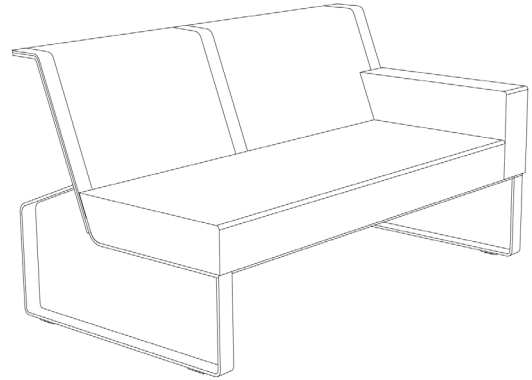

### TABLE TOP

HPL  
BATYLINE®

ARMCHAIR

L 31.5" × W 31.5" × 31.1"

SEAT HEIGHT 16.5"

ARMREST HEIGHT 22.8"

TWO SEATER

L 57.1" × W 31.5" × 31.1"

SEAT HEIGHT 16.5"

ARMREST HEIGHT 22.8"

THREE SEATER  
L 84.6" × W 31.5" × 31.1"  
SEAT HEIGHT 16.5"  
ARMREST HEIGHT 22.8"

OTTOMAN/EXTENSION MODULE L  
31.5" × W 31.5" × H 16.5"

COFFEE TABLE  
L 31.5" × W 23.6" × H 11.4"

LOUNGE TABLE  
L 31.5" × W 23.6" × H 11.4"

RAL Swatch 2022