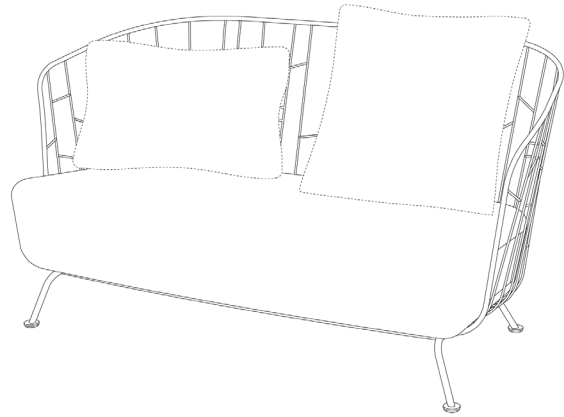

MAJ COLLECTION

M EGOÉ
D STUDIO PÉLCL

The collection with a poetic name Máj (May) has been created with the help of Jiří Pelcl's Atelier as a peculiar contrast to today's design minimalism. The zinc-coated steel frame has a powder coated finish. The padded seats together with the pillows are made out of outdoor materials of the highest quality, that is why they are suitable for outdoor use all year long. The table tops are made out of high-pressure laminate (HPL).

FRAME
STEEL, ZINC COATED AND POWDER COATED

CUSHIONS
POLYURETHANE FOAM DRYFELLE® WITH OUTDOOR
FABRIC

W 30.3" x D 28.7" x H 30.1"
SEAT HEIGHT 15.9"

W 59.1" x D 29.9" x H 30.7"
SEAT HEIGHT 16.1"

D 13" x H 21.7"

L 39.4" x W 26.4" x H 12.6"

D 27.6" x H 12.6"

D 27.6" x H 20.5"

RAL Swatch 2022

HPL

Fabric

Crevin Dolce
IMP DOL 51

Crevin Dolce
IMP DOL 42