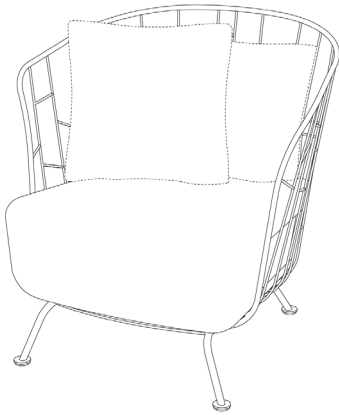

MAJ COLLECTION

M EGOÉ
D STUDIO PÉLCL

The collection with a poetic name Máj (May) has been created with the help of Jiří Pelcl's Atelier as a peculiar contrast to today's design minimalism. The zinc-coated steel frame has a powder coated finish. The padded seats together with the pillows are made out of outdoor materials of the highest quality, that is why they are suitable for outdoor use all year long. The table tops are made out of high-pressure laminate (HPL).

FRAME
STEEL, ZINC COATED AND POWDER COATED

CUSHIONS
POLYURETHANE FOAM DRYFELLE® WITH OUTDOOR
FABRIC

W 30.3" x D 28.7" x H 30.1"
SEAT HEIGHT 15.9"

W 59.1" x D 29.9" x H 30.7"
SEAT HEIGHT 16.1"

D 13" x H 21.7"

L 39.4" x W 26.4" x H 12.6"

D 27.6" x H 12.6"

D 27.6" x H 20.5"

RAL Swatch 2022

HPL

Fabric

Crevin Dolce
IMP DOL 51

Crevin Dolce
IMP DOL 42