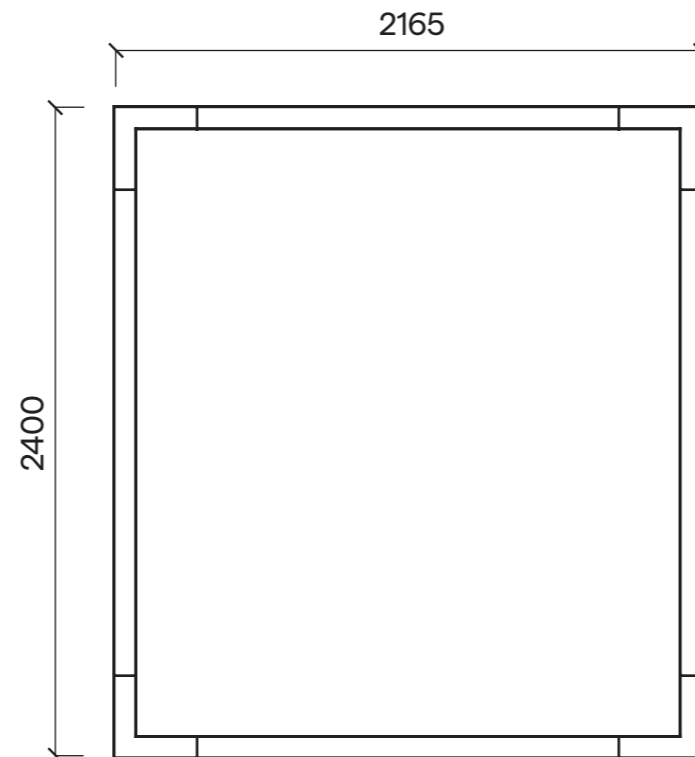

EN The idea is only the beginning. For the implementation to succeed, a long team effort is needed. Development, production, marketing, sales. These are all parts of our journey. We believe that ideas make products...

DE Die Idee ist nur der Anfang. Die Realisierung eine lange Teamarbeit. Die Entwicklung, Produktion, das Marketing, der Vertrieb. Das alles gehört zu unserem Weg. Wir sind überzeugt, dass Ideen Produkte machen – Ideas make products...

Ideas

Make

Products