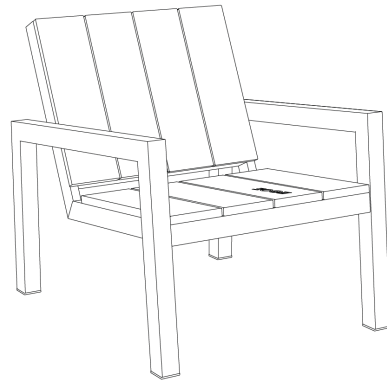

LAUREDE COLLECTION

M EGOÉ
D RUUD VAN EGGELEN

When the Dutch designer Ruud van Eggelen was designing the Laurede series, he had a specific image in his mind – a spacious garden with bold pieces of furniture spread around as individual objects. Thanks to the generous size, the Laurede series is suitable for everyone with enough space to truly enjoy all it has to offer.

Sturdy substantial pieces with unified design create an island of peace, relaxation and togetherness which you will never want to leave. This is the true center of your garden, the very central point. The frame is made out of zinc-coated steel with a powder coated finish and the seats as well as the table boards are made out of tropical wood.

FRAME
STEEL, ZINC COATED AND POWDER COATED

SEAT BACKREST AND TABLE TOP
IPE WOOD
IPE WOOD OILED

LOUNGE CHAIR
L 26.6" x W 31.1" x H 29.5"
SEAT HEIGHT 14.8"
ARMREST HEIGHT 21.7"

LAUREDE BENCH 2 SEATER
L 49.4" x W 31.1" x H 29.5"
SEAT HEIGHT 14.8"
ARMREST HEIGHT 21.7"

LAUREDE BENCH 3 SEATER
L 72.2" x W 31.1" x H 29.5"
SEAT HEIGHT 14.8"
ARMREST HEIGHT 21.7"

LOW TABLE
L 18.9" x W 17.7" x H 14.7"

LOW TABLE
L 35.4" x W 17.7" x H 14.7"

RAL Swatch 2022

Wood