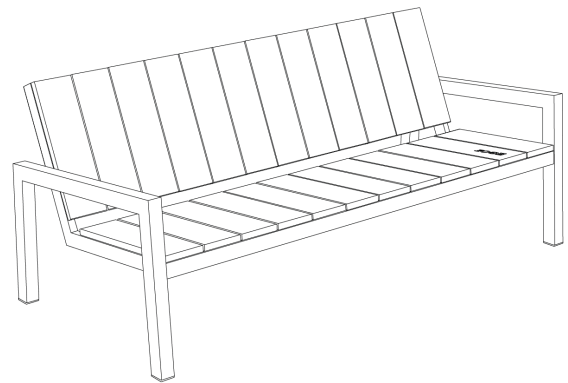

Sturdy substantial pieces with unified design create an island of peace, relaxation and togetherness which you will never want to leave. This is the true center of your garden, the very central point. The frame is made out of zinc-coated steel with a powder coated finish and the seats as well as the table boards are made out of tropical wood.

FRAME
STEEL, ZINC COATED AND POWDER COATED

SEAT BACKREST AND TABLE TOP
IPE WOOD
IPE WOOD OILED

LOUNGE CHAIR
L 26.6" x W 31.1" x H 29.5"
SEAT HEIGHT 14.8"
ARMREST HEIGHT 21.7"

LAUREDE BENCH 2 SEATER
L 49.4" x W 31.1" x H 29.5"
SEAT HEIGHT 14.8"
ARMREST HEIGHT 21.7"

LAUREDE BENCH 3 SEATER
L 72.2" x W 31.1" x H 29.5"
SEAT HEIGHT 14.8"
ARMREST HEIGHT 21.7"

LOW TABLE
L 18.9" x W 17.7" x H 14.7"

LOW TABLE
L 35.4" x W 17.7" x H 14.7"

RAL Swatch 2022

Wood