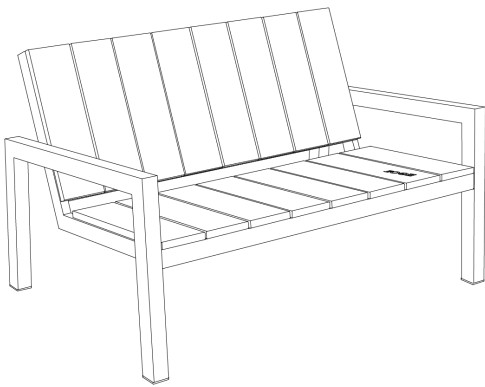

Sturdy substantial pieces with unified design create an island of peace, relaxation and togetherness which you will never want to leave. This is the true center of your garden, the very central point. The frame is made out of zinc-coated steel with a powder coated finish and the seats as well as the table boards are made out of tropical wood.

FRAME
STEEL, ZINC COATED AND POWDER COATED

SEAT BACKREST AND TABLE TOP
IPE WOOD
IPE WOOD OILED

LOUNGE CHAIR
L 26.6" x W 31.1" x H 29.5"
SEAT HEIGHT 14.8"
ARMREST HEIGHT 21.7"

LAUREDE BENCH 2 SEATER
L 49.4" x W 31.1" x H 29.5"
SEAT HEIGHT 14.8"
ARMREST HEIGHT 21.7"

LAUREDE BENCH 3 SEATER
L 72.2" x W 31.1" x H 29.5"
SEAT HEIGHT 14.8"
ARMREST HEIGHT 21.7"

LOW TABLE
L 18.9" x W 17.7" x H 14.7"

LOW TABLE
L 35.4" x W 17.7" x H 14.7"

RAL Swatch 2022

Wood