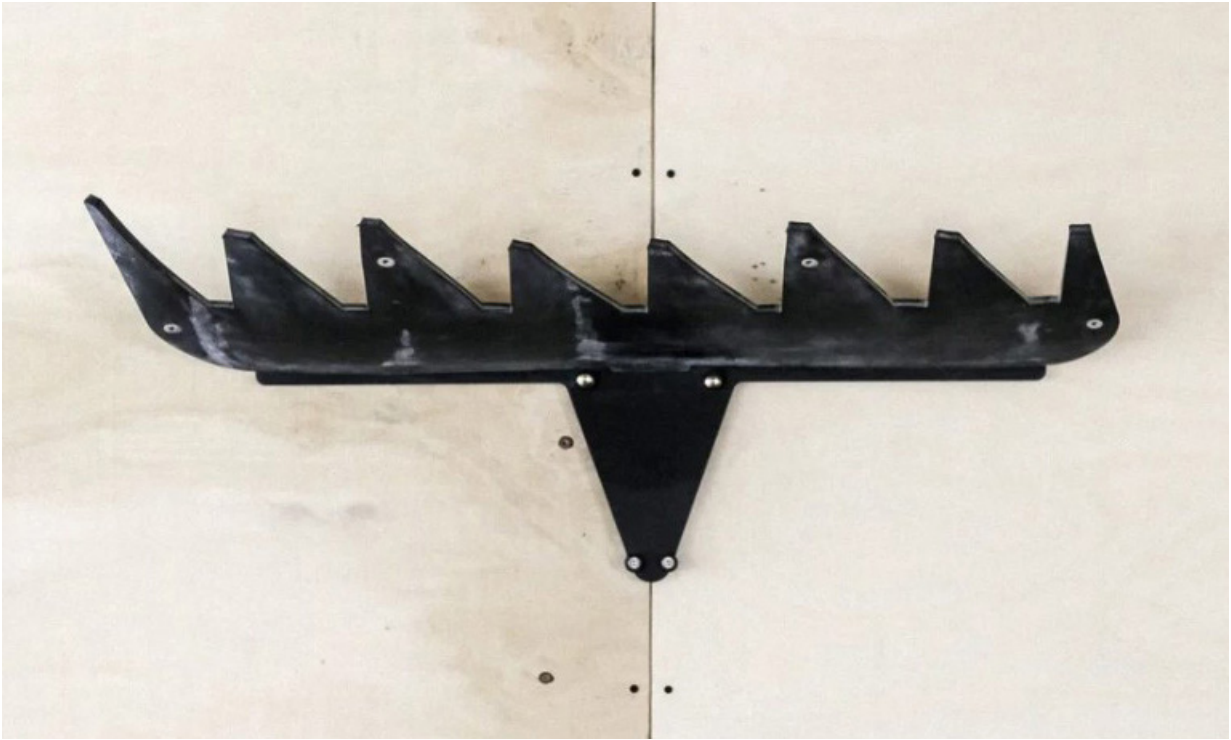

JELLEN COLLECTION

M EGOÉ
D EGOÉ

Like a deer in the headlights! Jelen is a wall-mounted stand that will look great in ski resorts, restaurants and chalets. The “antlers” are made of rubber, so there is no risk that your favorite skis might get scratched in the stand. Just four screws are used to secure the stand to the wall. Jelen keeps an eye on up to seven pairs of skis.

L 38.3" x W 8.7" x H 13.1"

MATERIAL

STAINLESS STEEL
RUBBER

RAL Swatch 2022