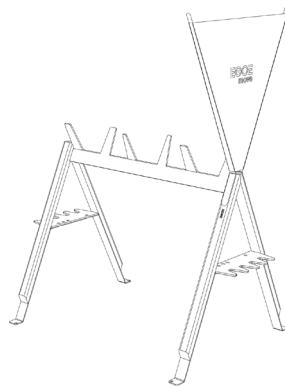

## CABRA SKI AND BIKE RACK

M EGOÉ  
D EGOÉ

Even skis and bikes need to rest. The Cabra stand keeps everyone in mind. Multifunctional outdoor ski and bicycle rack with a rubber edge protector to safely lay equipment with the capacity up to 14 pairs of adult skis plus 8 pairs of kids' skis. During the cycling season, the rack can take up to 10 bicycles.

If you wish, we can add a sophisticated solution for a personal message or a banner. Wooden A-shaped walls joined by steel reinforcements with a rubber comb will serve well for children's skis. The comb on the top has practical rubber antlers designed for skis over 120 cm long. During the cycling season, it can easily take up to 10 bicycles.

L 78.7" x W 50.8" x H 57.9" / 93.7"

### MATERIAL

STEEL FRAME  
SOLID TROPICAL WOOD LEGS  
RUBBER COMB

RAL Swatch 2022