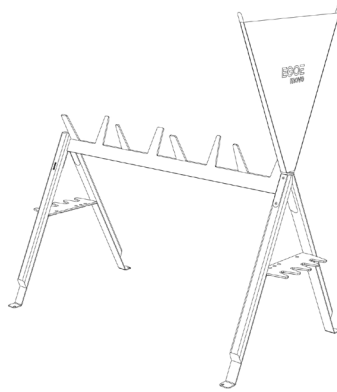

## CABRA SKI AND BIKE RACK

M EGOÉ  
D EGOÉ

Even skis and bikes need to rest. The Cabra stand keeps everyone in mind. Multifunctional outdoor ski and bicycle rack with a rubber edge protector to safely lay equipment with the capacity up to 14 pairs of adult skis plus 8 pairs of kids' skis. During the cycling season, the rack can take up to 10 bicycles.

If you wish, we can add a sophisticated solution for a personal message or a banner. Wooden A-shaped walls joined by steel reinforcements with a rubber comb will serve well for children's skis. The comb on the top has practical rubber antlers designed for skis over 120 cm long. During the cycling season, it can easily take up to 10 bicycles.

L 78.7" x W 50.8" x H 57.9" / 93.7"

### MATERIAL

STEEL FRAME  
SOLID TROPICAL WOOD LEGS  
RUBBER COMB

RAL Swatch 2022