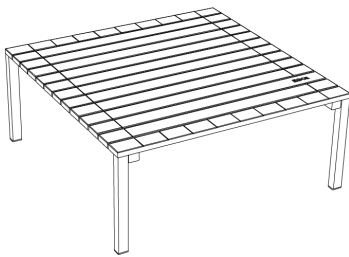

The table features one practical detail – a double hook for your bag, which is something that might please the ladies. The BISTROT BAR series is great for any restaurant or café-like environment.

The bar set is durable enough to last in an exterior setting but also stylish enough to make any interior look chic and elegant. It is space-saving and mobile and made out of exceptionally strong material. You can be sure that the BISTROT BAR will easily bear any guest.

FRAME
STEEL ZINC COATING AND POWDER COATING

SEAT
SOLID ROBINA
SOLID IPE
HPL

BACKREST
STEEL AND PUR FOAM

STOOL
W 16.9" x D 15.5" x H 18.1"

STOOL WITH BACKREST
W 16.9" x D 15.5" x H 26.6"
SEAT HEIGHT 18.1"

BARSTOOL WITH BACKREST
W 16.9" x D 15.5" x H 39.6"
SEAT HEIGHT 31.9"

BENCH WITH BACKREST
W 65.0" x D 15.5" x H 26.6"
Seat height 18.1"

BENCH WITHOUT BACKREST
W 65.0" x D 15.5" x H 18.1"

BAR TABLE
W 31.5" x D 23.6" x H 43.9"

LOW TABLE
W 37.4" x D 37.4" x H 15.8"

TABLE
L 37.4" x W 37.4" x H 29.5"
L 65.4" x W 39.2" x H 29.5"