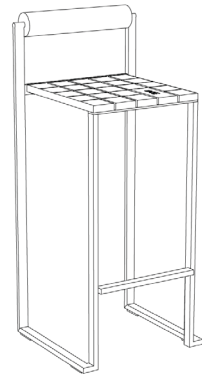

The table features one practical detail – a double hook for your bag, which is something that might please the ladies. The BISTROT BAR series is great for any restaurant or café-like environment.

The bar set is durable enough to last in an exterior setting but also stylish enough to make any interior look chic and elegant. It is space-saving and mobile and made out of exceptionally strong material. You can be sure that the BISTROT BAR will easily bear any guest.

FRAME
STEEL ZINC COATING AND POWDER COATING

SEAT
SOLID ROBINA
SOLID IPE
HPL

BACKREST
STEEL AND PUR FOAM

STOOL
W 16.9" x D 15.5" x H 18.1"

STOOL WITH BACKREST
W 16.9" x D 15.5" x H 26.6"
SEAT HEIGHT 18.1"

BARSTOOL WITH BACKREST
W 16.9" x D 15.5" x H 39.6"
SEAT HEIGHT 31.9"

BENCH WITH BACKREST
W 65.0" x D 15.5" x H 26.6"
Seat height 18.1"

BENCH WITHOUT BACKREST
W 65.0" x D 15.5" x H 18.1"

BAR TABLE
W 31.5" x D 23.6" x H 43.9"

LOW TABLE
W 37.4" x D 37.4" x H 15.8"

TABLE
L 37.4" x W 37.4" x H 29.5"
L 65.4" x W 39.2" x H 29.5"