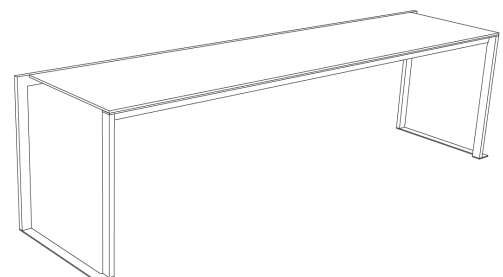

The table features one practical detail – a double hook for your bag, which is something that might please the ladies. The BISTROT BAR series is great for any restaurant or café-like environment.

The bar set is durable enough to last in an exterior setting but also stylish enough to make any interior look chic and elegant. It is space-saving and mobile and made out of exceptionally strong material. You can be sure that the BISTROT BAR will easily bear any guest.

FRAME
STEEL ZINC COATING AND POWDER COATING

SEAT
SOLID ROBINA
SOLID IPE
HPL

BACKREST
STEEL AND PUR FOAM

STOOL
W 16.9" x D 15.5" x H 18.1"

STOOL WITH BACKREST
W 16.9" x D 15.5" x H 26.6"
SEAT HEIGHT 18.1"

BARSTOOL WITH BACKREST
W 16.9" x D 15.5" x H 39.6"
SEAT HEIGHT 31.9"

BENCH WITH BACKREST
W 65.0" x D 15.5" x H 26.6"
Seat height 18.1"

BENCH WITHOUT BACKREST
W 65.0" x D 15.5" x H 18.1"

BAR TABLE
W 31.5" x D 23.6" x H 43.9"

LOW TABLE
W 37.4" x D 37.4" x H 15.8"

TABLE
L 37.4" x W 37.4" x H 29.5"
L 65.4" x W 39.2" x H 29.5"