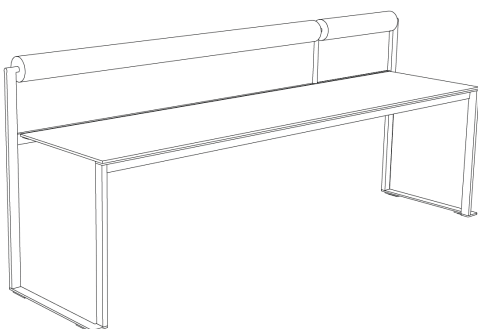

BISTROT COLLECTION

M EGOÉ

D DAVID KARÁSEK, RADEK HEGMAN

Keep your cool, especially at the bar. You can be sure that the heightened bar set from the BISTROT BAR series will help you with that in an elegant and comfortable way. While sitting, you can rest your feet on the handily placed bottom frame.

The table features one practical detail – a double hook for your bag, which is something that might please the ladies. The BISTROT BAR series is great for any restaurant or café-like environment.

The bar set is durable enough to last in an exterior setting but also stylish enough to make any interior look chic and elegant. It is space-saving and mobile and made out of exceptionally strong material. You can be sure that the BISTROT BAR will easily bear any guest.

FRAME
STEEL ZINC COATING AND POWDER COATING

SEAT
SOLID ROBINA
SOLID IPE
HPL

BACKREST
STEEL AND PUR FOAM

STOOL
W 16.9" x D 15.5" x H 18.1"

STOOL WITH BACKREST
W 16.9" x D 15.5" x H 26.6"
SEAT HEIGHT 18.1"

BARSTOOL WITH BACKREST
W 16.9" x D 15.5" x H 39.6"
SEAT HEIGHT 31.9"

BENCH WITH BACKREST
W 65.0" x D 15.5" x H 26.6"
Seat height 18.1"

BENCH WITHOUT BACKREST
W 65.0" x D 15.5" x H 18.1"

BAR TABLE
W 31.5" x D 23.6" x H 43.9"

LOW TABLE
W 37.4" x D 37.4" x H 15.8"

TABLE
L 37.4" x W 37.4" x H 29.5"
L 65.4" x W 39.2" x H 29.5"