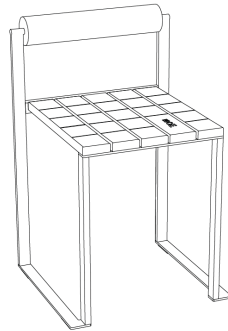

BISTROT COLLECTION

M EGOÉ

D DAVID KARÁSEK, RADEK HEGMAN

Keep your cool, especially at the bar. You can be sure that the heightened bar set from the BISTROT BAR series will help you with that in an elegant and comfortable way. While sitting, you can rest your feet on the handily placed bottom frame.

The table features one practical detail – a double hook for your bag, which is something that might please the ladies. The BISTROT BAR series is great for any restaurant or café-like environment.

The bar set is durable enough to last in an exterior setting but also stylish enough to make any interior look chic and elegant. It is space-saving and mobile and made out of exceptionally strong material. You can be sure that the BISTROT BAR will easily bear any guest.

FRAME
STEEL ZINC COATING AND POWDER COATING

SEAT
SOLID ROBINA
SOLID IPE
HPL

BACKREST
STEEL AND PUR FOAM

STOOL
W 16.9" x D 15.5" x H 18.1"

STOOL WITH BACKREST
W 16.9" x D 15.5" x H 26.6"
SEAT HEIGHT 18.1"

BARSTOOL WITH BACKREST
W 16.9" x D 15.5" x H 39.6"
SEAT HEIGHT 31.9"

BENCH WITH BACKREST
W 65.0" x D 15.5" x H 26.6"
Seat height 18.1"

BENCH WITHOUT BACKREST
W 65.0" x D 15.5" x H 18.1"

BAR TABLE
W 31.5" x D 23.6" x H 43.9"

LOW TABLE
W 37.4" x D 37.4" x H 15.8"

TABLE
L 37.4" x W 37.4" x H 29.5"
L 65.4" x W 39.2" x H 29.5"