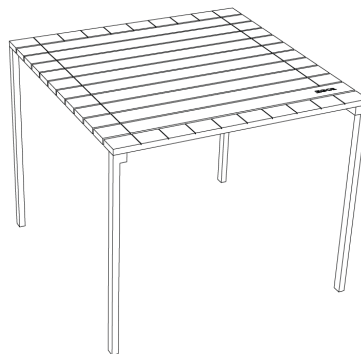

BISTROT COLLECTION

M EGOÉ

D DAVID KARÁSEK, RADEK HEGMAN

Keep your cool, especially at the bar. You can be sure that the heightened bar set from the BISTROT BAR series will help you with that in an elegant and comfortable way. While sitting, you can rest your feet on the handily placed bottom frame.

The table features one practical detail – a double hook for your bag, which is something that might please the ladies. The BISTROT BAR series is great for any restaurant or café-like environment.

The bar set is durable enough to last in an exterior setting but also stylish enough to make any interior look chic and elegant. It is space-saving and mobile and made out of exceptionally strong material. You can be sure that the BISTROT BAR will easily bear any guest.

FRAME
STEEL ZINC COATING AND POWDER COATING

SEAT
SOLID ROBINA
SOLID IPE
HPL

BACKREST
STEEL AND PUR FOAM

STOOL
W 16.9" x D 15.5" x H 18.1"

STOOL WITH BACKREST
W 16.9" x D 15.5" x H 26.6"
SEAT HEIGHT 18.1"

BARSTOOL WITH BACKREST
W 16.9" x D 15.5" x H 39.6"
SEAT HEIGHT 31.9"

BENCH WITH BACKREST
W 65.0" x D 15.5" x H 26.6"
Seat height 18.1"

BENCH WITHOUT BACKREST
W 65.0" x D 15.5" x H 18.1"

BAR TABLE
W 31.5" x D 23.6" x H 43.9"

LOW TABLE
W 37.4" x D 37.4" x H 15.8"

TABLE
L 37.4" x W 37.4" x H 29.5"
L 65.4" x W 39.2" x H 29.5"