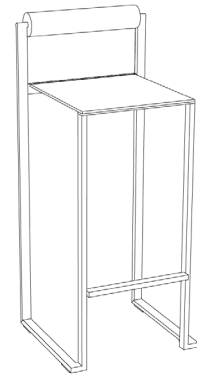

The table features one practical detail – a double hook for your bag, which is something that might please the ladies. The BISTROT BAR series is great for any restaurant or café-like environment.

The bar set is durable enough to last in an exterior setting but also stylish enough to make any interior look chic and elegant. It is space-saving and mobile and made out of exceptionally strong material. You can be sure that the BISTROT BAR will easily bear any guest.

FRAME
STEEL ZINC COATING AND POWDER COATING

SEAT
SOLID ROBINA
SOLID IPE
HPL

BACKREST
STEEL AND PUR FOAM

STOOL
W 16.9" x D 15.5" x H 18.1"

STOOL WITH BACKREST
W 16.9" x D 15.5" x H 26.6"
SEAT HEIGHT 18.1"

BARSTOOL WITH BACKREST
W 16.9" x D 15.5" x H 39.6"
SEAT HEIGHT 31.9"

BENCH WITH BACKREST
W 65.0" x D 15.5" x H 26.6"
Seat height 18.1"

BENCH WITHOUT BACKREST
W 65.0" x D 15.5" x H 18.1"

BAR TABLE
W 31.5" x D 23.6" x H 43.9"

LOW TABLE
W 37.4" x D 37.4" x H 15.8"

TABLE
L 37.4" x W 37.4" x H 29.5"
L 65.4" x W 39.2" x H 29.5"