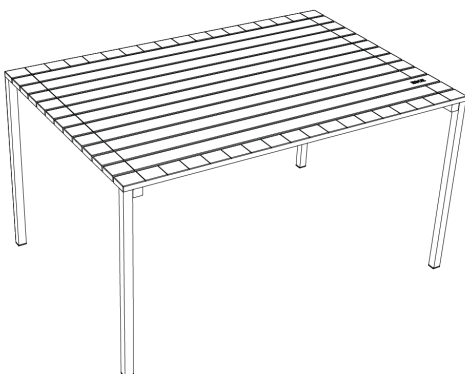

The table features one practical detail – a double hook for your bag, which is something that might please the ladies. The BISTROT BAR series is great for any restaurant or café-like environment.

The bar set is durable enough to last in an exterior setting but also stylish enough to make any interior look chic and elegant. It is space-saving and mobile and made out of exceptionally strong material. You can be sure that the BISTROT BAR will easily bear any guest.

FRAME
STEEL ZINC COATING AND POWDER COATING

SEAT
SOLID ROBINA
SOLID IPE
HPL

BACKREST
STEEL AND PUR FOAM

STOOL
W 16.9" x D 15.5" x H 18.1"

STOOL WITH BACKREST
W 16.9" x D 15.5" x H 26.6"
SEAT HEIGHT 18.1"

BARSTOOL WITH BACKREST
W 16.9" x D 15.5" x H 39.6"
SEAT HEIGHT 31.9"

BENCH WITH BACKREST
W 65.0" x D 15.5" x H 26.6"
Seat height 18.1"

BENCH WITHOUT BACKREST
W 65.0" x D 15.5" x H 18.1"

BAR TABLE
W 31.5" x D 23.6" x H 43.9"

LOW TABLE
W 37.4" x D 37.4" x H 15.8"

TABLE
L 37.4" x W 37.4" x H 29.5"
L 65.4" x W 39.2" x H 29.5"