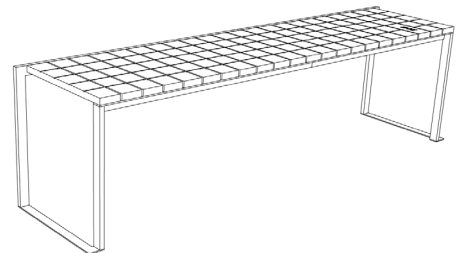

The table features one practical detail – a double hook for your bag, which is something that might please the ladies. The BISTROT BAR series is great for any restaurant or café-like environment.

The bar set is durable enough to last in an exterior setting but also stylish enough to make any interior look chic and elegant. It is space-saving and mobile and made out of exceptionally strong material. You can be sure that the BISTROT BAR will easily bear any guest.

FRAME
STEEL ZINC COATING AND POWDER COATING

SEAT
SOLID ROBINA
SOLID IPE
HPL

BACKREST
STEEL AND PUR FOAM

STOOL
W 16.9" x D 15.5" x H 18.1"

STOOL WITH BACKREST
W 16.9" x D 15.5" x H 26.6"
SEAT HEIGHT 18.1"

BARSTOOL WITH BACKREST
W 16.9" x D 15.5" x H 39.6"
SEAT HEIGHT 31.9"

BENCH WITH BACKREST
W 65.0" x D 15.5" x H 26.6"
Seat height 18.1"

BENCH WITHOUT BACKREST
W 65.0" x D 15.5" x H 18.1"

BAR TABLE
W 31.5" x D 23.6" x H 43.9"

LOW TABLE
W 37.4" x D 37.4" x H 15.8"

TABLE
L 37.4" x W 37.4" x H 29.5"
L 65.4" x W 39.2" x H 29.5"