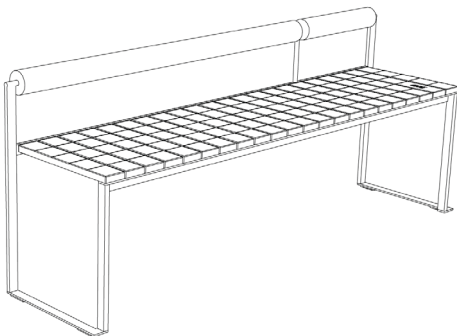

BISTROT COLLECTION

M EGOÉ

D DAVID KARÁSEK, RADEK HEGMAN

Keep your cool, especially at the bar. You can be sure that the heightened bar set from the BISTROT BAR series will help you with that in an elegant and comfortable way. While sitting, you can rest your feet on the handily placed bottom frame.

The table features one practical detail – a double hook for your bag, which is something that might please the ladies. The BISTROT BAR series is great for any restaurant or café-like environment.

The bar set is durable enough to last in an exterior setting but also stylish enough to make any interior look chic and elegant. It is space-saving and mobile and made out of exceptionally strong material. You can be sure that the BISTROT BAR will easily bear any guest.

FRAME
STEEL ZINC COATING AND POWDER COATING

SEAT
SOLID ROBINA
SOLID IPE
HPL

BACKREST
STEEL AND PUR FOAM

STOOL
W 16.9" x D 15.5" x H 18.1"

STOOL WITH BACKREST
W 16.9" x D 15.5" x H 26.6"
SEAT HEIGHT 18.1"

BARSTOOL WITH BACKREST
W 16.9" x D 15.5" x H 39.6"
SEAT HEIGHT 31.9"

BENCH WITH BACKREST
W 65.0" x D 15.5" x H 26.6"
Seat height 18.1"

BENCH WITHOUT BACKREST
W 65.0" x D 15.5" x H 18.1"

BAR TABLE
W 31.5" x D 23.6" x H 43.9"

LOW TABLE
W 37.4" x D 37.4" x H 15.8"

TABLE
L 37.4" x W 37.4" x H 29.5"
L 65.4" x W 39.2" x H 29.5"