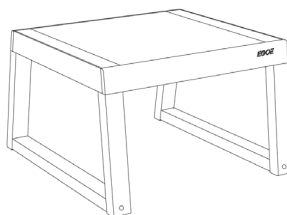

The Barka modular collection is a combination of steel and wood constructions available in two variations: tropical wood and acacia. The steel components are galvanized, and finished with a powder coating. The backrest is made of Batyline outdoor mesh, the seat can be made of either wooden slats or Batyline outdoor mesh, and the removable armrests are made of high-quality, outdoor material.

FRAME AND SEAT
ROBINA, ROBINA OILED
IPE, IPE OILED
ZINC AND POWDER COATED STEEL

BACKREST
STEEL FRAME WITH BATYLINE®

ARMREST
OUTDOOR FOAM DRYFEEL®

CHAIR
W 26.4" x D 28.8" x H 32.7"
SEAT HEIGHT 16.5"

ARMCHAIR
W 31.5" x D 28.8" x H 32.7"
SEAT HEIGHT 16.5"

STOOL
W 26.4" x D 26.6" x H 16.5"

STOOL
W 26.4" x D 26.6" x H 16.5"

TWO SEATER WITH OR
WITHOUT BACKREST
L 50" x W 28.5" x H 16.5"

TWO SEATER WITH BACKREST
L 55.1" x W 28.5" x H 32.7"
SEAT HEIGHT 16.5"

THREE SEATER WITH OR
WITHOUT BACKREST
L 73.6" x W 28.5" x H 16.5"