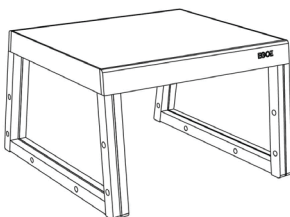

The Barka modular collection is a combination of steel and wood constructions available in two variations: tropical wood and acacia. The steel components are galvanized, and finished with a powder coating. The backrest is made of Batyline outdoor mesh, the seat can be made of either wooden slats or Batyline outdoor mesh, and the removable armrests are made of high-quality, outdoor material.

FRAME AND SEAT
ROBINA, ROBINA OILED
IPE, IPE OILED
ZINC AND POWDER COATED STEEL

BACKREST
STEEL FRAME WITH BATYLINE®

ARMREST
OUTDOOR FOAM DRYFEEL®

CHAIR
W 26.4" x D 28.8" x H 32.7"
SEAT HEIGHT 16.5"

ARMCHAIR
W 31.5" x D 28.8" x H 32.7"
SEAT HEIGHT 16.5"

STOOL
W 26.4" x D 26.6" x H 16.5"

STOOL
W 26.4" x D 26.6" x H 16.5"

TWO SEATER WITH OR
WITHOUT BACKREST
L 50" x W 28.5" x H 16.5"

TWO SEATER WITH BACKREST
L 55.1" x W 28.5" x H 32.7"
SEAT HEIGHT 16.5"

THREE SEATER WITH OR
WITHOUT BACKREST
L 73.6" x W 28.5" x H 16.5"