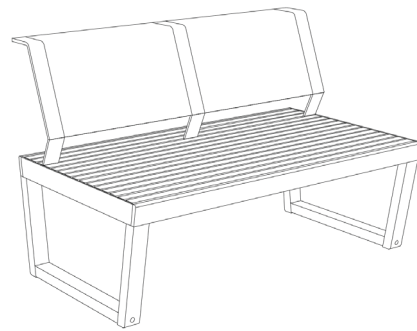

The Barka modular collection is a combination of steel and wood constructions available in two variations: tropical wood and acacia. The steel components are galvanized, and finished with a powder coating. The backrest is made of Batyline outdoor mesh, the seat can be made of either wooden slats or Batyline outdoor mesh, and the removable armrests are made of high-quality, outdoor material.

FRAME AND SEAT
ROBINA, ROBINA OILED
IPE, IPE OILED
ZINC AND POWDER COATED STEEL

BACKREST
STEEL FRAME WITH BATYLINE®

ARMREST
OUTDOOR FOAM DRYFEEL®

CHAIR
W 26.4" x D 28.8" x H 32.7"
SEAT HEIGHT 16.5"

ARMCHAIR
W 31.5" x D 28.8" x H 32.7"
SEAT HEIGHT 16.5"

STOOL
W 26.4" x D 26.6" x H 16.5"

STOOL
W 26.4" x D 26.6" x H 16.5"

TWO SEATER WITH OR
WITHOUT BACKREST
L 50" x W 28.5" x H 16.5"

TWO SEATER WITH BACKREST
L 55.1" x W 28.5" x H 32.7"
SEAT HEIGHT 16.5"

THREE SEATER WITH OR
WITHOUT BACKREST
L 73.6" x W 28.5" x H 16.5"

THREE SEATER WITH ARMREST
L 78.7" x W 28.5" x H 32.7"
SEAT HEIGHT 16.5"

RAL Swatch 2022

Wood

Textile

Sunbrella Deauville upholstery, pillows

Sunbrella SUN
3737

Sunbrella SUN
5032

Sunbrella SUN
3729