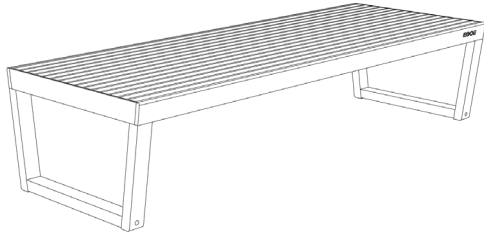

The Barka modular collection is a combination of steel and wood constructions available in two variations: tropical wood and acacia. The steel components are galvanized, and finished with a powder coating. The backrest is made of Batyline outdoor mesh, the seat can be made of either wooden slats or Batyline outdoor mesh, and the removable armrests are made of high-quality, outdoor material.

FRAME AND SEAT
ROBINA, ROBINA OILED
IPE, IPE OILED
ZINC AND POWDER COATED STEEL

BACKREST
STEEL FRAME WITH BATYLINE®

ARMREST
OUTDOOR FOAM DRYFEEL®

CHAIR
W 26.4" x D 28.8" x H 32.7"
SEAT HEIGHT 16.5"

ARMCHAIR
W 31.5" x D 28.8" x H 32.7"
SEAT HEIGHT 16.5"

STOOL
W 26.4" x D 26.6" x H 16.5"

STOOL
W 26.4" x D 26.6" x H 16.5"

TWO SEATER WITH OR
WITHOUT BACKREST
L 50" x W 28.5" x H 16.5"

TWO SEATER WITH BACKREST
L 55.1" x W 28.5" x H 32.7"
SEAT HEIGHT 16.5"

THREE SEATER WITH OR
WITHOUT BACKREST
L 73.6" x W 28.5" x H 16.5"

THREE SEATER WITH ARMREST
L 78.7" x W 28.5" x H 32.7"
SEAT HEIGHT 16.5"

RAL Swatch 2022

Wood

Textile

Sunbrella Deauville upholstery, pillows

Sunbrella SUN
3737

Sunbrella SUN
5032

Sunbrella SUN
3729