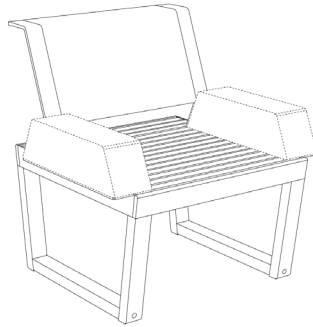

The Barka modular collection is a combination of steel and wood constructions available in two variations: tropical wood and acacia. The steel components are galvanized, and finished with a powder coating. The backrest is made of Batyline outdoor mesh, the seat can be made of either wooden slats or Batyline outdoor mesh, and the removable armrests are made of high-quality, outdoor material.

FRAME AND SEAT
ROBINA, ROBINA OILED
IPE, IPE OILED
ZINC AND POWDER COATED STEEL

BACKREST
STEEL FRAME WITH BATYLINE®

ARMREST
OUTDOOR FOAM DRYFEEL®

CHAIR
W 26.4" x D 28.8" x H 32.7"
SEAT HEIGHT 16.5"

ARMCHAIR
W 31.5" x D 28.8" x H 32.7"
SEAT HEIGHT 16.5"

STOOL
W 26.4" x D 26.6" x H 16.5"

STOOL
W 26.4" x D 26.6" x H 16.5"

TWO SEATER WITH OR
WITHOUT BACKREST
L 50" x W 28.5" x H 16.5"

TWO SEATER WITH BACKREST
L 55.1" x W 28.5" x H 32.7"
SEAT HEIGHT 16.5"

THREE SEATER WITH OR
WITHOUT BACKREST
L 73.6" x W 28.5" x H 16.5"