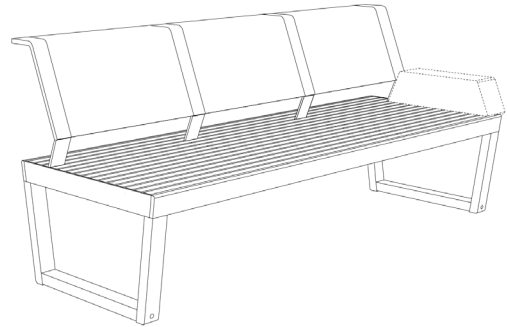

The Barka modular collection is a combination of steel and wood constructions available in two variations: tropical wood and acacia. The steel components are galvanized, and finished with a powder coating. The backrest is made of Batyline outdoor mesh, the seat can be made of either wooden slats or Batyline outdoor mesh, and the removable armrests are made of high-quality, outdoor material.

FRAME AND SEAT
ROBINA, ROBINA OILED
IPE, IPE OILED
ZINC AND POWDER COATED STEEL

BACKREST
STEEL FRAME WITH BATYLINE®

ARMREST
OUTDOOR FOAM DRYFEEL®

CHAIR
W 26.4" x D 28.8" x H 32.7"
SEAT HEIGHT 16.5"

ARMCHAIR
W 31.5" x D 28.8" x H 32.7"
SEAT HEIGHT 16.5"

STOOL
W 26.4" x D 26.6" x H 16.5"

STOOL
W 26.4" x D 26.6" x H 16.5"

TWO SEATER WITH OR
WITHOUT BACKREST
L 50" x W 28.5" x H 16.5"

TWO SEATER WITH BACKREST
L 55.1" x W 28.5" x H 32.7"
SEAT HEIGHT 16.5"

THREE SEATER WITH OR
WITHOUT BACKREST
L 73.6" x W 28.5" x H 16.5"

THREE SEATER WITH ARMREST
L 78.7" x W 28.5" x H 32.7"
SEAT HEIGHT 16.5"

RAL Swatch 2022

Wood

Textile

Sunbrella Deauville upholstery, pillows

Sunbrella SUN
3737

Sunbrella SUN
5032

Sunbrella SUN
3729