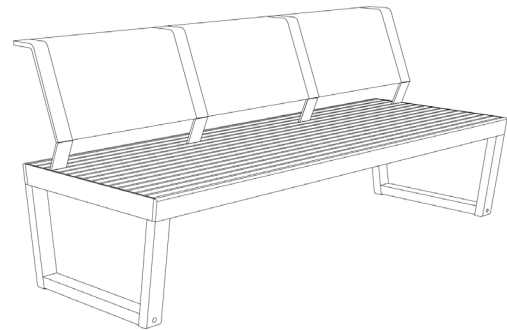

The Barka modular collection is a combination of steel and wood constructions available in two variations: tropical wood and acacia. The steel components are galvanized, and finished with a powder coating. The backrest is made of Batyline outdoor mesh, the seat can be made of either wooden slats or Batyline outdoor mesh, and the removable armrests are made of high-quality, outdoor material.

FRAME AND SEAT
ROBINA, ROBINA OILED
IPE, IPE OILED
ZINC AND POWDER COATED STEEL

BACKREST
STEEL FRAME WITH BATYLINE®

ARMREST
OUTDOOR FOAM DRYFEEL®

CHAIR
W 26.4" x D 28.8" x H 32.7"
SEAT HEIGHT 16.5"

ARMCHAIR
W 31.5" x D 28.8" x H 32.7"
SEAT HEIGHT 16.5"

STOOL
W 26.4" x D 26.6" x H 16.5"

STOOL
W 26.4" x D 26.6" x H 16.5"

TWO SEATER WITH OR
WITHOUT BACKREST
L 50" x W 28.5" x H 16.5"

TWO SEATER WITH BACKREST
L 55.1" x W 28.5" x H 32.7"
SEAT HEIGHT 16.5"

THREE SEATER WITH OR
WITHOUT BACKREST
L 73.6" x W 28.5" x H 16.5"

THREE SEATER WITH ARMREST
L 78.7" x W 28.5" x H 32.7"
SEAT HEIGHT 16.5"

RAL Swatch 2022

Wood

Textile

Sunbrella Deauville upholstery, pillows

Sunbrella SUN
3737

Sunbrella SUN
5032

Sunbrella SUN
3729