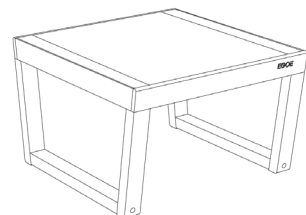

The Barka modular collection is a combination of steel and wood constructions available in two variations: tropical wood and acacia. The steel components are galvanized, and finished with a powder coating. The backrest is made of Batyline outdoor mesh, the seat can be made of either wooden slats or Batyline outdoor mesh, and the removable armrests are made of high-quality, outdoor material.

FRAME AND SEAT
ROBINA, ROBINA OILED
IPE, IPE OILED
ZINC AND POWDER COATED STEEL

BACKREST
STEEL FRAME WITH BATYLINE®

ARMREST
OUTDOOR FOAM DRYFEEL®

CHAIR
W 26.4" x D 28.8" x H 32.7"
SEAT HEIGHT 16.5"

ARMCHAIR
W 31.5" x D 28.8" x H 32.7"
SEAT HEIGHT 16.5"

STOOL
W 26.4" x D 26.6" x H 16.5"

STOOL
W 26.4" x D 26.6" x H 16.5"

TWO SEATER WITH OR
WITHOUT BACKREST
L 50" x W 28.5" x H 16.5"

TWO SEATER WITH BACKREST
L 55.1" x W 28.5" x H 32.7"
SEAT HEIGHT 16.5"

THREE SEATER WITH OR
WITHOUT BACKREST
L 73.6" x W 28.5" x H 16.5"