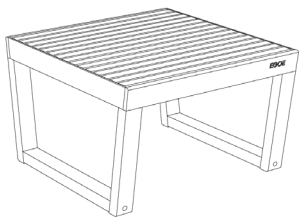

The Barka modular collection is a combination of steel and wood constructions available in two variations: tropical wood and acacia. The steel components are galvanized, and finished with a powder coating. The backrest is made of Batyline outdoor mesh, the seat can be made of either wooden slats or Batyline outdoor mesh, and the removable armrests are made of high-quality, outdoor material.

FRAME AND SEAT
ROBINA, ROBINA OILED
IPE, IPE OILED
ZINC AND POWDER COATED STEEL

BACKREST
STEEL FRAME WITH BATYLINE®

ARMREST
OUTDOOR FOAM DRYFEEL®

CHAIR
W 26.4" x D 28.8" x H 32.7"
SEAT HEIGHT 16.5"

ARMCHAIR
W 31.5" x D 28.8" x H 32.7"
SEAT HEIGHT 16.5"

STOOL
W 26.4" x D 26.6" x H 16.5"

STOOL
W 26.4" x D 26.6" x H 16.5"

TWO SEATER WITH OR
WITHOUT BACKREST
L 50" x W 28.5" x H 16.5"

TWO SEATER WITH BACKREST
L 55.1" x W 28.5" x H 32.7"
SEAT HEIGHT 16.5"

THREE SEATER WITH OR
WITHOUT BACKREST
L 73.6" x W 28.5" x H 16.5"