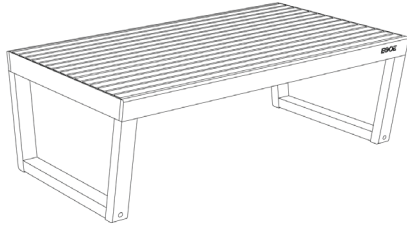

The Barka modular collection is a combination of steel and wood constructions available in two variations: tropical wood and acacia. The steel components are galvanized, and finished with a powder coating. The backrest is made of Batyline outdoor mesh, the seat can be made of either wooden slats or Batyline outdoor mesh, and the removable armrests are made of high-quality, outdoor material.

FRAME AND SEAT
ROBINA, ROBINA OILED
IPE, IPE OILED
ZINC AND POWDER COATED STEEL

BACKREST
STEEL FRAME WITH BATYLINE®

ARMREST
OUTDOOR FOAM DRYFEEL®

CHAIR
W 26.4" x D 28.8" x H 32.7"
SEAT HEIGHT 16.5"

ARMCHAIR
W 31.5" x D 28.8" x H 32.7"
SEAT HEIGHT 16.5"

STOOL
W 26.4" x D 26.6" x H 16.5"

STOOL
W 26.4" x D 26.6" x H 16.5"

TWO SEATER WITH OR
WITHOUT BACKREST
L 50" x W 28.5" x H 16.5"

TWO SEATER WITH BACKREST
L 55.1" x W 28.5" x H 32.7"
SEAT HEIGHT 16.5"

THREE SEATER WITH OR
WITHOUT BACKREST
L 73.6" x W 28.5" x H 16.5"