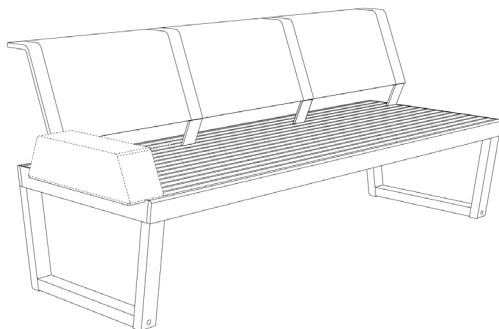

The Barka modular collection is a combination of steel and wood constructions available in two variations: tropical wood and acacia. The steel components are galvanized, and finished with a powder coating. The backrest is made of Batyline outdoor mesh, the seat can be made of either wooden slats or Batyline outdoor mesh, and the removable armrests are made of high-quality, outdoor material.

FRAME AND SEAT
ROBINA, ROBINA OILED
IPE, IPE OILED
ZINC AND POWDER COATED STEEL

BACKREST
STEEL FRAME WITH BATYLINE®

ARMREST
OUTDOOR FOAM DRYFEEL®

CHAIR
W 26.4" x D 28.8" x H 32.7"
SEAT HEIGHT 16.5"

ARMCHAIR
W 31.5" x D 28.8" x H 32.7"
SEAT HEIGHT 16.5"

STOOL
W 26.4" x D 26.6" x H 16.5"

STOOL
W 26.4" x D 26.6" x H 16.5"

TWO SEATER WITH OR
WITHOUT BACKREST
L 50" x W 28.5" x H 16.5"

TWO SEATER WITH BACKREST
L 55.1" x W 28.5" x H 32.7"
SEAT HEIGHT 16.5"

THREE SEATER WITH OR
WITHOUT BACKREST
L 73.6" x W 28.5" x H 16.5"

THREE SEATER WITH ARMREST
L 78.7" x W 28.5" x H 32.7"
SEAT HEIGHT 16.5"

RAL Swatch 2022

Wood

Textile

Sunbrella Deauville upholstery, pillows

Sunbrella SUN
3737

Sunbrella SUN
5032

Sunbrella SUN
3729