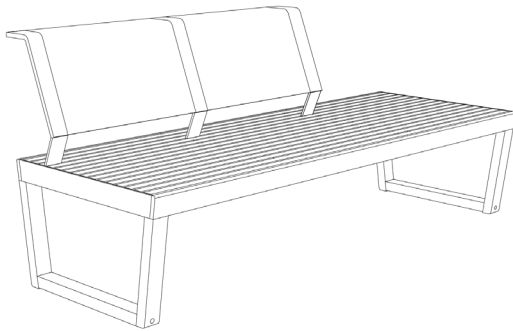

The Barka modular collection is a combination of steel and wood constructions available in two variations: tropical wood and acacia. The steel components are galvanized, and finished with a powder coating. The backrest is made of Batyline outdoor mesh, the seat can be made of either wooden slats or Batyline outdoor mesh, and the removable armrests are made of high-quality, outdoor material.

FRAME AND SEAT
ROBINA, ROBINA OILED
IPE, IPE OILED
ZINC AND POWDER COATED STEEL

BACKREST
STEEL FRAME WITH BATYLINE®

ARMREST
OUTDOOR FOAM DRYFEEL®

CHAIR
W 26.4" x D 28.8" x H 32.7"
SEAT HEIGHT 16.5"

ARMCHAIR
W 31.5" x D 28.8" x H 32.7"
SEAT HEIGHT 16.5"

STOOL
W 26.4" x D 26.6" x H 16.5"

STOOL
W 26.4" x D 26.6" x H 16.5"

TWO SEATER WITH OR
WITHOUT BACKREST
L 50" x W 28.5" x H 16.5"

TWO SEATER WITH BACKREST
L 55.1" x W 28.5" x H 32.7"
SEAT HEIGHT 16.5"

THREE SEATER WITH OR
WITHOUT BACKREST
L 73.6" x W 28.5" x H 16.5"

THREE SEATER WITH ARMREST
L 78.7" x W 28.5" x H 32.7"
SEAT HEIGHT 16.5"

RAL Swatch 2022

Wood

Textile

Sunbrella Deauville upholstery, pillows

Sunbrella SUN
3737

Sunbrella SUN
5032

Sunbrella SUN
3729