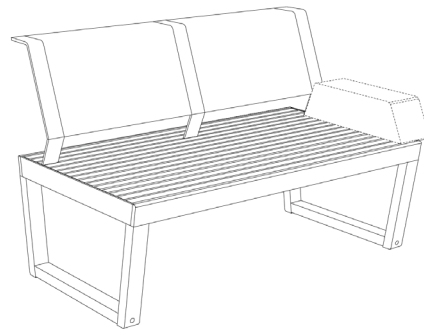

The Barka modular collection is a combination of steel and wood constructions available in two variations: tropical wood and acacia. The steel components are galvanized, and finished with a powder coating. The backrest is made of Batyline outdoor mesh, the seat can be made of either wooden slats or Batyline outdoor mesh, and the removable armrests are made of high-quality, outdoor material.

FRAME AND SEAT
ROBINA, ROBINA OILED
IPE, IPE OILED
ZINC AND POWDER COATED STEEL

BACKREST
STEEL FRAME WITH BATYLINE®

ARMREST
OUTDOOR FOAM DRYFEEL®

CHAIR
W 26.4" x D 28.8" x H 32.7"
SEAT HEIGHT 16.5"

ARMCHAIR
W 31.5" x D 28.8" x H 32.7"
SEAT HEIGHT 16.5"

STOOL
W 26.4" x D 26.6" x H 16.5"

STOOL
W 26.4" x D 26.6" x H 16.5"

TWO SEATER WITH OR
WITHOUT BACKREST
L 50" x W 28.5" x H 16.5"

TWO SEATER WITH BACKREST
L 55.1" x W 28.5" x H 32.7"
SEAT HEIGHT 16.5"

THREE SEATER WITH OR
WITHOUT BACKREST
L 73.6" x W 28.5" x H 16.5"

THREE SEATER WITH ARMREST
L 78.7" x W 28.5" x H 32.7"
SEAT HEIGHT 16.5"

RAL Swatch 2022

Wood

Textile

Sunbrella Deauville upholstery, pillows

Sunbrella SUN
3737

Sunbrella SUN
5032

Sunbrella SUN
3729