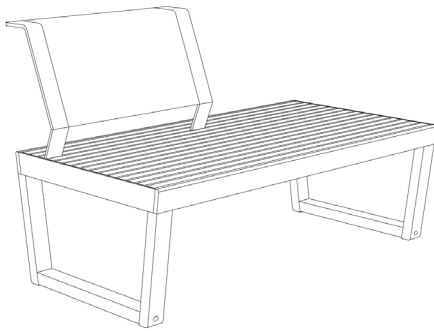

The Barka modular collection is a combination of steel and wood constructions available in two variations: tropical wood and acacia. The steel components are galvanized, and finished with a powder coating. The backrest is made of Batyline outdoor mesh, the seat can be made of either wooden slats or Batyline outdoor mesh, and the removable armrests are made of high-quality, outdoor material.

FRAME AND SEAT
ROBINA, ROBINA OILED
IPE, IPE OILED
ZINC AND POWDER COATED STEEL

BACKREST
STEEL FRAME WITH BATYLINE®

ARMREST
OUTDOOR FOAM DRYFEEL®

CHAIR
W 26.4" x D 28.8" x H 32.7"
SEAT HEIGHT 16.5"

ARMCHAIR
W 31.5" x D 28.8" x H 32.7"
SEAT HEIGHT 16.5"

STOOL
W 26.4" x D 26.6" x H 16.5"

STOOL
W 26.4" x D 26.6" x H 16.5"

TWO SEATER WITH OR
WITHOUT BACKREST
L 50" x W 28.5" x H 16.5"

TWO SEATER WITH BACKREST
L 55.1" x W 28.5" x H 32.7"
SEAT HEIGHT 16.5"

THREE SEATER WITH OR
WITHOUT BACKREST
L 73.6" x W 28.5" x H 16.5"

THREE SEATER WITH ARMREST
L 78.7" x W 28.5" x H 32.7"
SEAT HEIGHT 16.5"

RAL Swatch 2022

Wood

Textile

Sunbrella Deauville upholstery, pillows

Sunbrella SUN
3737

Sunbrella SUN
5032

Sunbrella SUN
3729