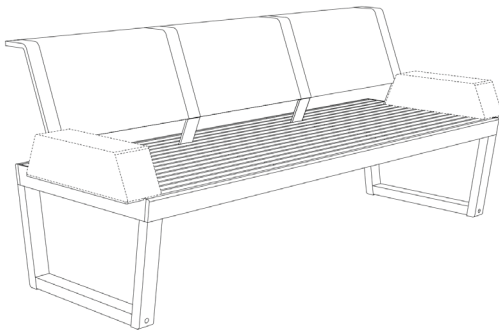

The Barka modular collection is a combination of steel and wood constructions available in two variations: tropical wood and acacia. The steel components are galvanized, and finished with a powder coating. The backrest is made of Batyline outdoor mesh, the seat can be made of either wooden slats or Batyline outdoor mesh, and the removable armrests are made of high-quality, outdoor material.

FRAME AND SEAT
ROBINA, ROBINA OILED
IPE, IPE OILED
ZINC AND POWDER COATED STEEL

BACKREST
STEEL FRAME WITH BATYLINE®

ARMREST
OUTDOOR FOAM DRYFEEL®

CHAIR
W 26.4" x D 28.8" x H 32.7"
SEAT HEIGHT 16.5"

ARMCHAIR
W 31.5" x D 28.8" x H 32.7"
SEAT HEIGHT 16.5"

STOOL
W 26.4" x D 26.6" x H 16.5"

STOOL
W 26.4" x D 26.6" x H 16.5"

TWO SEATER WITH OR
WITHOUT BACKREST
L 50" x W 28.5" x H 16.5"

TWO SEATER WITH BACKREST
L 55.1" x W 28.5" x H 32.7"
SEAT HEIGHT 16.5"

THREE SEATER WITH OR
WITHOUT BACKREST
L 73.6" x W 28.5" x H 16.5"

THREE SEATER WITH ARMREST
L 78.7" x W 28.5" x H 32.7"
SEAT HEIGHT 16.5"

RAL Swatch 2022

Wood

Textile

Sunbrella Deauville upholstery, pillows

Sunbrella SUN
3737

Sunbrella SUN
5032

Sunbrella SUN
3729