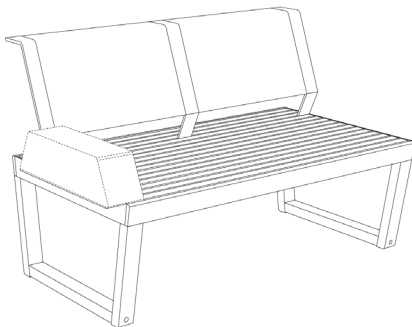

The Barka modular collection is a combination of steel and wood constructions available in two variations: tropical wood and acacia. The steel components are galvanized, and finished with a powder coating. The backrest is made of Batyline outdoor mesh, the seat can be made of either wooden slats or Batyline outdoor mesh, and the removable armrests are made of high-quality, outdoor material.

FRAME AND SEAT
ROBINA, ROBINA OILED
IPE, IPE OILED
ZINC AND POWDER COATED STEEL

BACKREST
STEEL FRAME WITH BATYLINE®

ARMREST
OUTDOOR FOAM DRYFEEL®

CHAIR
W 26.4" x D 28.8" x H 32.7"
SEAT HEIGHT 16.5"

ARMCHAIR
W 31.5" x D 28.8" x H 32.7"
SEAT HEIGHT 16.5"

STOOL
W 26.4" x D 26.6" x H 16.5"

STOOL
W 26.4" x D 26.6" x H 16.5"

TWO SEATER WITH OR
WITHOUT BACKREST
L 50" x W 28.5" x H 16.5"

TWO SEATER WITH BACKREST
L 55.1" x W 28.5" x H 32.7"
SEAT HEIGHT 16.5"

THREE SEATER WITH OR
WITHOUT BACKREST
L 73.6" x W 28.5" x H 16.5"

THREE SEATER WITH ARMREST
L 78.7" x W 28.5" x H 32.7"
SEAT HEIGHT 16.5"

RAL Swatch 2022

Wood

Textile

Sunbrella Deauville upholstery, pillows

Sunbrella SUN
3737

Sunbrella SUN
5032

Sunbrella SUN
3729