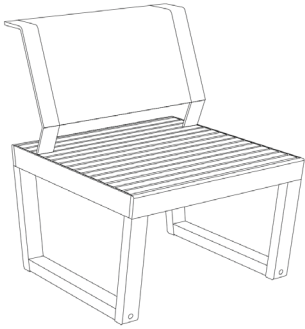

BARKA COLLECTION

M EGOÉ
D EGOÉ STUDIO

The Barka collection features an original combination of colors, varnished metal and exotic wood with numerous open angles that immediately attract attention. Its long frame is designed for extended rest and relaxation, and its sides are not cramped by armrests, allowing for freer and wider movement. Your conversations are sure to be longer and more interesting!

The Barka modular collection is a combination of steel and wood constructions available in two variations: tropical wood and acacia. The steel components are galvanized, and finished with a powder coating. The backrest is made of Batyline outdoor mesh, the seat can be made of either wooden slats or Batyline outdoor mesh, and the removable armrests are made of high-quality, outdoor material.

FRAME AND SEAT
ROBINA, ROBINA OILED
IPE, IPE OILED
ZINC AND POWDER COATED STEEL

BACKREST
STEEL FRAME WITH BATYLINE®

ARMREST
OUTDOOR FOAM DRYFEEL®

CHAIR
W 26.4" x D 28.8" x H 32.7"
SEAT HEIGHT 16.5"

ARMCHAIR
W 31.5" x D 28.8" x H 32.7"
SEAT HEIGHT 16.5"

STOOL
W 26.4" x D 26.6" x H 16.5"

STOOL
W 26.4" x D 26.6" x H 16.5"

TWO SEATER WITH OR
WITHOUT BACKREST
L 50" x W 28.5" x H 16.5"

TWO SEATER WITH BACKREST
L 55.1" x W 28.5" x H 32.7"
SEAT HEIGHT 16.5"

THREE SEATER WITH OR
WITHOUT BACKREST
L 73.6" x W 28.5" x H 16.5"