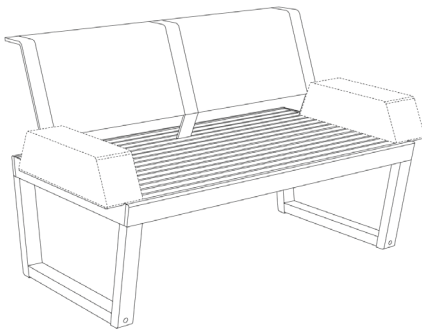

The Barka modular collection is a combination of steel and wood constructions available in two variations: tropical wood and acacia. The steel components are galvanized, and finished with a powder coating. The backrest is made of Batyline outdoor mesh, the seat can be made of either wooden slats or Batyline outdoor mesh, and the removable armrests are made of high-quality, outdoor material.

FRAME AND SEAT
ROBINA, ROBINA OILED
IPE, IPE OILED
ZINC AND POWDER COATED STEEL

BACKREST
STEEL FRAME WITH BATYLINE®

ARMREST
OUTDOOR FOAM DRYFEEL®

CHAIR
W 26.4" x D 28.8" x H 32.7"
SEAT HEIGHT 16.5"

ARMCHAIR
W 31.5" x D 28.8" x H 32.7"
SEAT HEIGHT 16.5"

STOOL
W 26.4" x D 26.6" x H 16.5"

STOOL
W 26.4" x D 26.6" x H 16.5"

TWO SEATER WITH OR
WITHOUT BACKREST
L 50" x W 28.5" x H 16.5"

TWO SEATER WITH BACKREST
L 55.1" x W 28.5" x H 32.7"
SEAT HEIGHT 16.5"

THREE SEATER WITH OR
WITHOUT BACKREST
L 73.6" x W 28.5" x H 16.5"

THREE SEATER WITH ARMREST
L 78.7" x W 28.5" x H 32.7"
SEAT HEIGHT 16.5"

RAL Swatch 2022

Wood

Textile

Sunbrella Deauville upholstery, pillows

Sunbrella SUN
3737

Sunbrella SUN
5032

Sunbrella SUN
3729