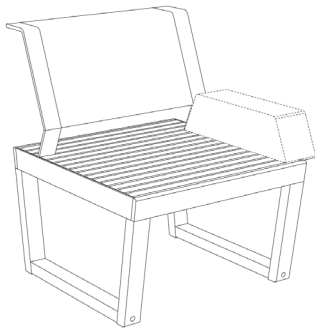

The Barka modular collection is a combination of steel and wood constructions available in two variations: tropical wood and acacia. The steel components are galvanized, and finished with a powder coating. The backrest is made of Batyline outdoor mesh, the seat can be made of either wooden slats or Batyline outdoor mesh, and the removable armrests are made of high-quality, outdoor material.

FRAME AND SEAT
ROBINA, ROBINA OILED
IPE, IPE OILED
ZINC AND POWDER COATED STEEL

BACKREST
STEEL FRAME WITH BATYLINE®

ARMREST
OUTDOOR FOAM DRYFEEL®

CHAIR
W 26.4" x D 28.8" x H 32.7"
SEAT HEIGHT 16.5"

ARMCHAIR
W 31.5" x D 28.8" x H 32.7"
SEAT HEIGHT 16.5"

STOOL
W 26.4" x D 26.6" x H 16.5"

STOOL
W 26.4" x D 26.6" x H 16.5"

TWO SEATER WITH OR
WITHOUT BACKREST
L 50" x W 28.5" x H 16.5"

TWO SEATER WITH BACKREST
L 55.1" x W 28.5" x H 32.7"
SEAT HEIGHT 16.5"

THREE SEATER WITH OR
WITHOUT BACKREST
L 73.6" x W 28.5" x H 16.5"