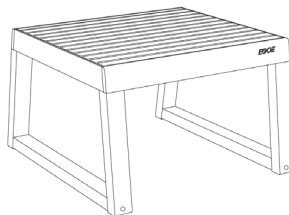

The Barka modular collection is a combination of steel and wood constructions available in two variations: tropical wood and acacia. The steel components are galvanized, and finished with a powder coating. The backrest is made of Batyline outdoor mesh, the seat can be made of either wooden slats or Batyline outdoor mesh, and the removable armrests are made of high-quality, outdoor material.

FRAME AND SEAT
ROBINA, ROBINA OILED
IPE, IPE OILED
ZINC AND POWDER COATED STEEL

BACKREST
STEEL FRAME WITH BATYLINE®

ARMREST
OUTDOOR FOAM DRYFEEL®

CHAIR
W 26.4" x D 28.8" x H 32.7"
SEAT HEIGHT 16.5"

ARMCHAIR
W 31.5" x D 28.8" x H 32.7"
SEAT HEIGHT 16.5"

STOOL
W 26.4" x D 26.6" x H 16.5"

STOOL
W 26.4" x D 26.6" x H 16.5"

TWO SEATER WITH OR
WITHOUT BACKREST
L 50" x W 28.5" x H 16.5"

TWO SEATER WITH BACKREST
L 55.1" x W 28.5" x H 32.7"
SEAT HEIGHT 16.5"

THREE SEATER WITH OR
WITHOUT BACKREST
L 73.6" x W 28.5" x H 16.5"