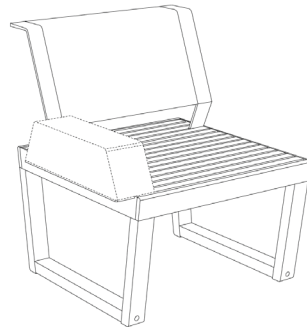

The Barka modular collection is a combination of steel and wood constructions available in two variations: tropical wood and acacia. The steel components are galvanized, and finished with a powder coating. The backrest is made of Batyline outdoor mesh, the seat can be made of either wooden slats or Batyline outdoor mesh, and the removable armrests are made of high-quality, outdoor material.

FRAME AND SEAT
ROBINA, ROBINA OILED
IPE, IPE OILED
ZINC AND POWDER COATED STEEL

BACKREST
STEEL FRAME WITH BATYLINE®

ARMREST
OUTDOOR FOAM DRYFEEL®

CHAIR
W 26.4" x D 28.8" x H 32.7"
SEAT HEIGHT 16.5"

ARMCHAIR
W 31.5" x D 28.8" x H 32.7"
SEAT HEIGHT 16.5"

STOOL
W 26.4" x D 26.6" x H 16.5"

STOOL
W 26.4" x D 26.6" x H 16.5"

TWO SEATER WITH OR
WITHOUT BACKREST
L 50" x W 28.5" x H 16.5"

TWO SEATER WITH BACKREST
L 55.1" x W 28.5" x H 32.7"
SEAT HEIGHT 16.5"

THREE SEATER WITH OR
WITHOUT BACKREST
L 73.6" x W 28.5" x H 16.5"