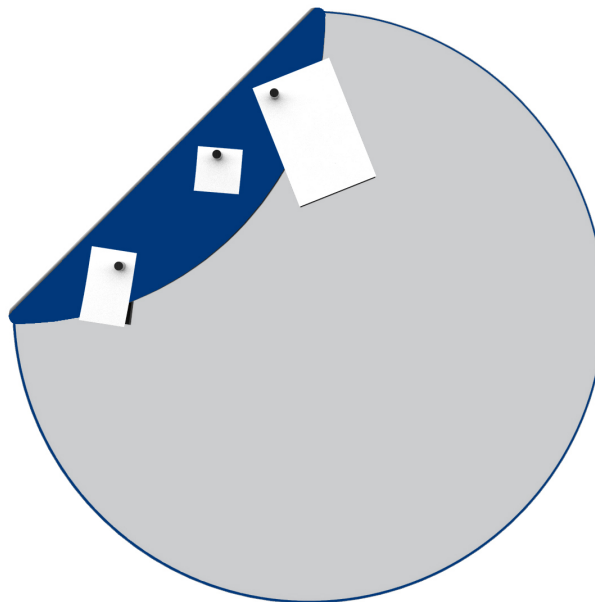

FLAP Mirror

M ECHTSTAHL

D ULI BUDDÉ

»Functional and playful at the same time, FLAP looks like a graphic object on the wall. FLAP is a wall mirror and magnetic board at the same time. Designed in Germany, FLAP is a home accessory in which notes, business cards & Co can be placed on a metal flap, which partially overlaps the mirror surface. As a source of inspiration for FLAP, the designer used his habit of turning a page corner as a reminder.

»Once mounted on the wall, FLAP can be hung in four different positions.

D 15.7"

D 25.6"

MATERIAL

STEEL, powder coated

COLORS

JET BLACK
LIGHT GRAY
BEIGE RED
FLAME RED
ULTRAMARINE