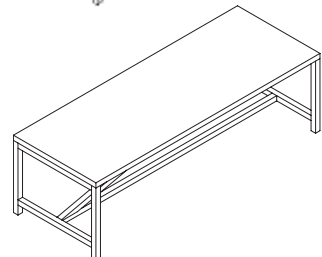

HÖHE / HEIGHT

750 MM	(29 1/2 INCH)
750 MM	(29 1/2 INCH)
750 MM	(29 1/2 INCH)
750 MM	(29 1/2 INCH)
750 MM	(29 1/2 INCH)

950 MM	(37 2/5 INCH)
950 MM	(37 2/5 INCH)
950 MM	(37 2/5 INCH)
950 MM	(37 2/5 INCH)
950 MM	(37 2/5 INCH)

1100 MM	(43 1/4 INCH)
1100 MM	(43 1/4 INCH)
1100 MM	(43 1/4 INCH)
1100 MM	(43 1/4 INCH)
1100 MM	(43 1/4 INCH)

MATERIAL, OBERFLÄCHE / MATERIAL, FINISH

EICHE, GEÖLT / OAK , OILED

EICHE, WEISS PIGMENTIERT, GEWACHTST / OAK, WHITE PIGMENTED, WAXED

L/L

B/W

H/H

**TA21 PLATZ** TISCH / TABLE  
 EICHE, GEÖLT / OAK, OILED  
**BE05 PLATZ** BANK / BENCH  
**FK12 FORTY FORTY** STAPEBARER BEISTELLTISCH /  
 STACKABLE SIDE TABLE  
**CM04 ITO** TABLETT / TRAY  
**AC11 STOP** BUCHSTÜTZE / BOOK END