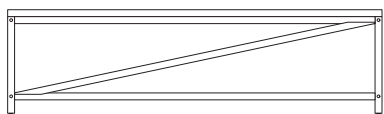

1800 MM	(70 7/8 INCH)
2000 MM	(78 3/4 INCH)
2300 MM	(90 1/2 INCH)
2500 MM	(98 3/8 INCH)
2700 MM	(106 1/4 INCH)

BREITE / WIDTH

920 MM	(36 1/4 INCH)
920 MM	(36 1/4 INCH)
920 MM	(36 1/4 INCH)
920 MM	(36 1/4 INCH)
920 MM	(36 1/4 INCH)

HÖHE / HEIGHT

750 MM	(29 1/2 INCH)
750 MM	(29 1/2 INCH)
750 MM	(29 1/2 INCH)
750 MM	(29 1/2 INCH)
750 MM	(29 1/2 INCH)

950 MM	(37 2/5 INCH)
950 MM	(37 2/5 INCH)
950 MM	(37 2/5 INCH)
950 MM	(37 2/5 INCH)
950 MM	(37 2/5 INCH)

1100 MM	(43 1/4 INCH)
1100 MM	(43 1/4 INCH)
1100 MM	(43 1/4 INCH)
1100 MM	(43 1/4 INCH)
1100 MM	(43 1/4 INCH)

MATERIAL, OBERFLÄCHE / MATERIAL, FINISH

EICHE, GEÖLT / OAK , OILED

EICHE, WEISS PIGMENTIERT, GEWACHTST / OAK, WHITE PIGMENTED, WAXED

L/L

B/W

H/H

**TA21 PLATZ** TISCH / TABLE  
 EICHE, GEÖLT / OAK, OILED  
**BE05 PLATZ** BANK / BENCH  
**FK12 FORTY FORTY** STAPEBARER BEISTELLTISCH /  
 STACKABLE SIDE TABLE  
**CM04 ITO** TABLETT / TRAY  
**AC11 STOP** BUCHSTÜTZE / BOOK END