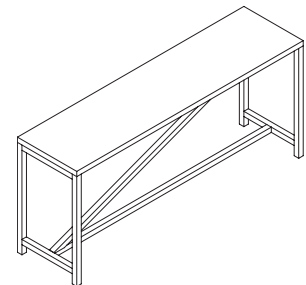

HÖHE / HEIGHT

750 MM	(29 1/2 INCH)
750 MM	(29 1/2 INCH)
750 MM	(29 1/2 INCH)
750 MM	(29 1/2 INCH)
750 MM	(29 1/2 INCH)

950 MM	(37 2/5 INCH)
950 MM	(37 2/5 INCH)
950 MM	(37 2/5 INCH)
950 MM	(37 2/5 INCH)
950 MM	(37 2/5 INCH)

1100 MM	(43 1/4 INCH)
1100 MM	(43 1/4 INCH)
1100 MM	(43 1/4 INCH)
1100 MM	(43 1/4 INCH)
1100 MM	(43 1/4 INCH)

MATERIAL, OBERFLÄCHE / MATERIAL, FINISH

EICHE, GEÖLT / OAK , OILED

EICHE, WEISS PIGMENTIERT, GEWACHTST / OAK, WHITE PIGMENTED, WAXED

L/L

B/W

H/H

**TA21 PLATZ** TISCH / TABLE  
 EICHE, GEÖLT / OAK, OILED  
**BE05 PLATZ** BANK / BENCH  
**FK12 FORTY FORTY** STAPEBARER BEISTELLTISCH /  
 STACKABLE SIDE TABLE  
**CM04 ITO** TABLETT / TRAY  
**AC11 STOP** BUCHSTÜTZE / BOOK END