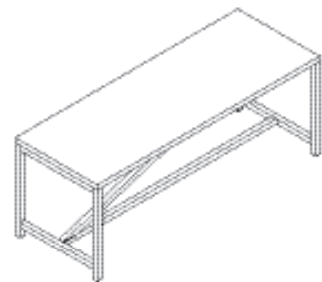

HÖHE / HEIGHT

750 MM	(29 1/2 INCH)
750 MM	(29 1/2 INCH)
750 MM	(29 1/2 INCH)
750 MM	(29 1/2 INCH)
750 MM	(29 1/2 INCH)

950 MM	(37 2/5 INCH)
950 MM	(37 2/5 INCH)
950 MM	(37 2/5 INCH)
950 MM	(37 2/5 INCH)
950 MM	(37 2/5 INCH)

1100 MM	(43 1/4 INCH)
1100 MM	(43 1/4 INCH)
1100 MM	(43 1/4 INCH)
1100 MM	(43 1/4 INCH)
1100 MM	(43 1/4 INCH)

MATERIAL, OBERFLÄCHE / MATERIAL, FINISH

EICHE, GEÖLT / OAK , OILED

EICHE, WEISS PIGMENTIERT, GEWACHTST / OAK, WHITE PIGMENTED, WAXED

L/L

B/W

H/H

**TA21 PLATZ** TISCH / TABLE  
 EICHE, GEÖLT / OAK, OILED  
**BE05 PLATZ** BANK / BENCH  
**FK12 FORTY FORTY** STAPEBARER BEISTELLTISCH /  
 STACKABLE SIDE TABLE  
**CM04 ITO** TABLETT / TRAY  
**AC11 STOP** BUCHSTÜTZE / BOOK END