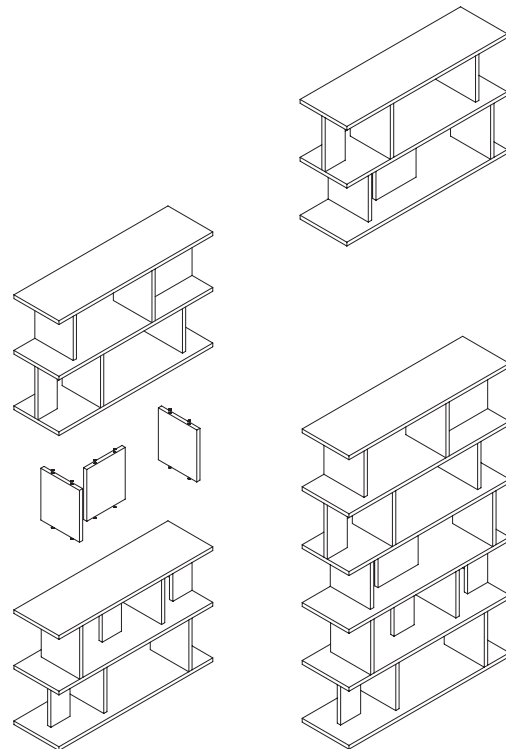

SH05 ARIE
REGAL / SHELF
DESIGN: ARIK LEVY, 2008

LÄNGE / LENGTH

1200 MM (47 1/4 INCH)
1200 MM (47 1/4 INCH)

TIEFE / DEPTH

350 MM (13 5/8 INCH)
350 MM (13 5/8 INCH)

HÖHE / HEIGHT

1920 MM (57 3/5 INCH)
795 MM (31 1/3 INCH)

MATERIAL, OBERFLÄCHE / MATERIAL / SURFACE

EICHE, GEWACHST / OAK, WAXED

MDF, CPL-BESCHICHTET, WEISS /
MDF, CPL-COATED, WHITE

EICHE, WEISS PIGMENTIERT, GEWACHST /
OAK, WHITE PIGMENTED, WAXED