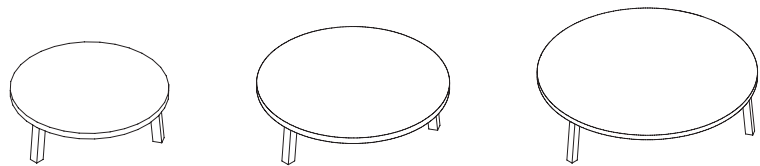

The coffee table LEILA is the larger and lower version of the side table ALEX. With its simple, round form LEILA offers a compelling contrast to the rectangular structure of sofas and chairs. With different heights offered, LEILA can be positioned overlapping.

PA05 LEILA
 COUCHTISCH / COFFEE TABLE
 DESIGN: PHILIPPE ALLAEYS, 2006

LÄNGE / LENGTH

700 MM (27 1/2 INCH)
 850 MM (33 1/2 INCH)
 1200 MM (47 1/4 INCH)

BREITE / WIDTH

700 MM (27 1/2 INCH)
 850 MM (33 1/2 INCH)
 1200 MM (47 1/4 INCH)

HÖHE / HEIGHT

220 MM (8 5/8 INCH)
 260 MM (10 1/4 INCH)
 300 MM (11 3/4 INCH)

MATERIAL, OBERFLÄCHE / MATERIAL, FINISH

EICHE, GEÖLT / OAK, OILED

NUSSBAUM, GEÖLT / WALNUT, OILED

EICHE, GEBEIZT, TIEFSCHWARZ LACKIERT /
 OAK, STAINED, JET BLACK LACQUERED

PA05 LEILA COUCHTISCH / COFFEE TABLE
EICHE, GEBEIZT, TIEFSCHWARZ LACKIERT /
OAK, STAINED, JET BLACK LACQUERED
SF03 SHIRAZ SOFA / SOFA
PA03 ALEX BEISTELLTISCH / SIDE TABLE
CM05 HABIBI TABLETT / TRAY
CU06 NIMA WURFKISSEN / CUSHION