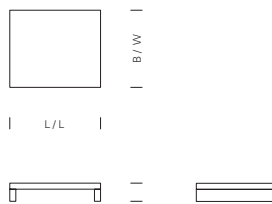

NT01 MAX
NACHTTISCH / BEDSIDE TABLE
DESIGN: PHILIPP MAINZER, 2001

LÄNGE / LENGTH

600 MM (23 5/8 INCH)

BREITE / WIDTH

510 MM (20 1/8 INCH)

HÖHE / HEIGHT

120 MM (4 3/4 INCH)

MATERIAL , OBERFLÄCHE / MATERIAL, SURFACE

EICHE, GEÖLT / OAK, OILED

NUSSBAUM, GEÖLT / WALNUT, OILED

EICHE, WEISS PIGMENTIERT, GEWACHST /
OAK, WHITE PIGMENTED, WAXED