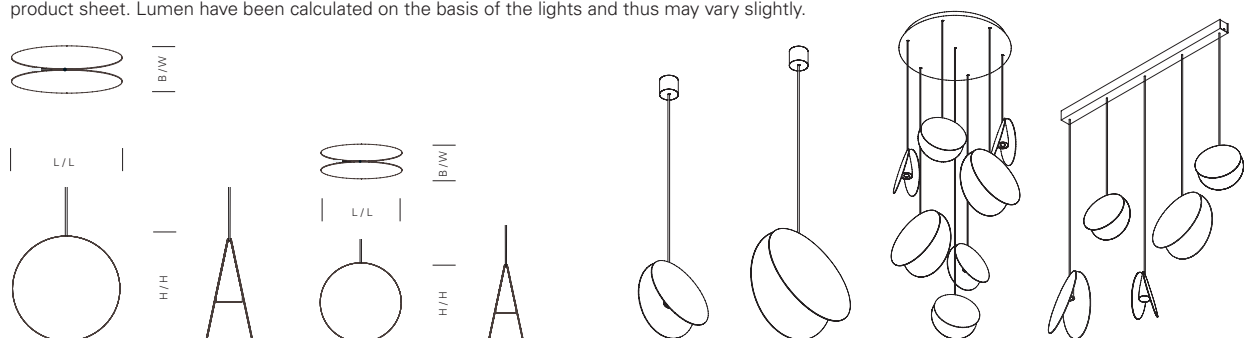

Energieeffizienzklasse: A

Lebensdauer: 50.000 Stunden

Installation site: Interior

Installation type: Exposed fitting

Enclosure material: Steel, powder-coated; copper, brushed; stainless steel, polished; stainless steel, polished, brass-plated

In accordance with DIN 40050: IP20

Appliance class: 2

Weight: Steel and stainless steel D230 2,5 kg, D330 3,5 kg;
Copper D230 3,0 kg, D330 4,0 kg

Diffuser: No

Light distribution: Direct downwards

Voltage supply: EU/UK 230V/50Hz, US 120V/60Hz

ECG: No ECG

Switch, Dimmer: Wall-mounted switch, dimmable through external

wall-mounted switch, trailing edge, leading edge

Cable: PVC, length 4000 mm

Colour of cable: EU/UK transparent, US white

Socket: GU10

Light source: LED Retrofit

Power: 5,2 W

Luminous flux: 230 lm

Colour temperature: 2700 K, warm white

Colour rendering index CRI: 90 Ra (if colour signal white)

Energy efficiency index: A

Life span: 50.000 hours

Bedingt durch ständige Optimierung der Leuchtmittel und Materialien können sich obige Angaben verändern. Bitte erfragen Sie immer das aktuellste Produktblatt. Lumen wurden auf Basis der Leuchten berechnet, nicht gemessen und können daher leicht abweichen. /

Due to constant optimisation of the light sources and materials, the above information might change. Please always request the most current product sheet. Lumen have been calculated on the basis of the lights and thus may vary slightly.