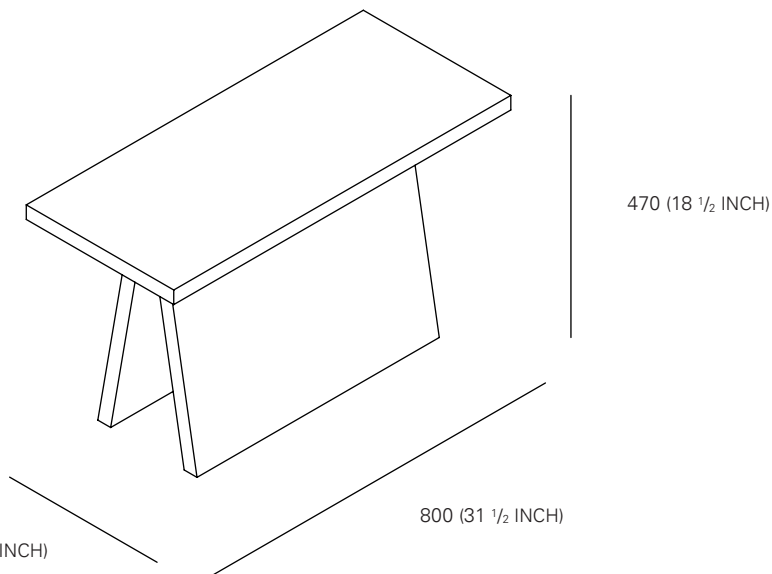

- Thickness of seat measures 30 mm (1 1/8 inch)
- Flat top can be used as side table or as a seat
- Not stackable
- Delivered as one piece

MASSE / MEASUREMENTS

LÄNGE / LENGTH

800 MM (31 1/2 INCH)

BREITE / WIDTH

350 MM (13 3/4 INCH)

HEIGHT / HÖHE

470 MM (18 1/2 INCH)

MATERIAL OBERFLÄCHE / MATERIAL FINISH

EICHE, GEÖLT /
OAK, OILED

EK03 BENCH BANK / BENCH
DESIGN: STEFAN DIEZ, 2023
EICHE GEÖLT / OAK OILED

EK01 STOOL STUHL / STOOL
DESIGN: STEFAN DIEZ, 2023