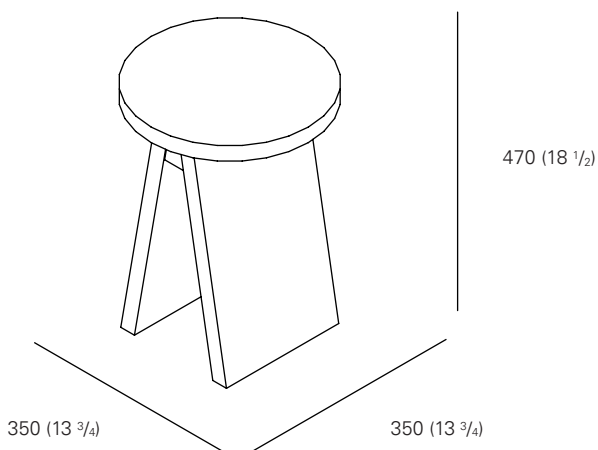

EK01 STOOL

EK02 STOOL

KALDEWEI

HOCKER / STOOL
DESIGN: STEFAN DIEZ, 2023

DETAILS / DETAILS

- Stärke der Sitzfläche beträgt 30 mm
- Flache Oberfläche eignet sich als Ablage oder auch als Sitz
- Nicht stapelbar
- Geliefert in einem Stück

- Thickness of seat measures 30 mm (1 1/8 inch)
- Flat top can be used as side table or as a seat
- Not stackable
- Delivered as one piece

MASSE / MEASUREMENTS

LÄNGE / LENGTH

EK01 STOOL 350 MM (13 3/4 INCH)

EK02 STOOL 350 MM (13 3/4 INCH)

BREITE / WIDTH

350 MM (13 3/4 INCH)

350 MM (13 3/4 INCH)

HEIGHT / HÖHE

470 MM (18 1/2 INCH)

650 MM (25 5/8 INCH)

MATERIAL OBERFLÄCHE / MATERIAL FINISH

EICHE, GEÖLT /
OAK, OILED