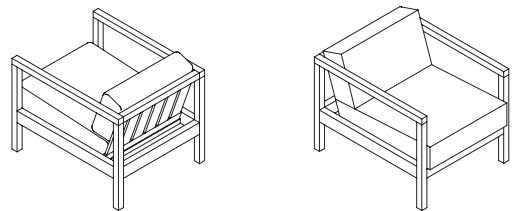

EC01 BYRON
SESSEL / ARMCHAIR
DESIGN: FLORIAN ASCHE, PHILIPP MAINZER, 1999

LÄNGE / LENGTH

680 MM (26 3/4 INCH)

TIEFE / DEPTH

840 MM (33 1/8 INCH)

HÖHE / HEIGHT

620 MM (24 3/8 INCH)

MATERIAL, OBERFLÄCHE / MATERIAL, FINISH

EICHE, GEWACHST / OAK, WAXED

NUSSBAUM, GEWACHST / WALNUT, WAXED

IN ALLEN STOFF - UND LEDERKATEGORIEN ERHÄLTlich / AVAILABLE IN EVERY CATEGORY OF FABRIC AND LEATHER