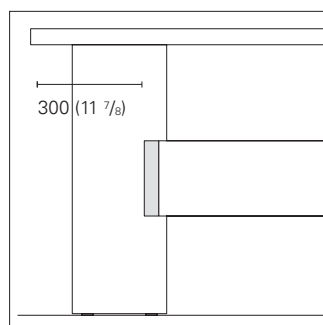

DC01 FAYLAND

TISCH / TABLE

DESIGN: DAVID CHIPPERFIELD, 2014

LÄNGE / LENGTH

2100 MM	(82 5/8 INCH)
2500 MM	(98 3/8 INCH)
3100 MM	(122 INCH)
3700 MM	(145 5/8 INCH)

BREITE / WIDTH

1000 MM	(39 3/8 INCH)
1000 MM	(39 3/8 INCH)
1000 MM	(39 3/8 INCH)
1000 MM	(39 3/8 INCH)

HÖHE / HEIGHT

750 MM	(29 1/2 INCH)
750 MM	(29 1/2 INCH)
750 MM	(29 1/2 INCH)
750 MM	(29 1/2 INCH)

MATERIAL, OBERFLÄCHE / MATERIAL, FINISH

EICHE, GEÖLT / OAK, OILED

NUSSBAUM, GEÖLT / WALNUT, OILED

EICHE, WEISS PIGMENTIERT, GEWACHST / OAK, WHITE PIGMENTED, WAXED

Schnittdetail / Section detail

110 MM

DC01 FAYLAND TISCH / TABLE
EICHE, GEÖLT / OAK, OILED
CH05 THIS STUHL / SIDE CHAIR
AC07 CUT SCHNEIDEBRETT / CUTTING BOARD

DC01 FAYLAND TISCH / TABLE
EICHE, GEÖLT / OAK, OILED
CH05 THIS STUHL / SIDE CHAIR