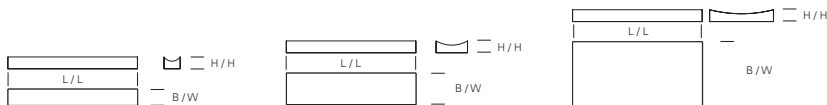

LÄNGE / LENGTH

304 MM (3 7/8 INCH)
 304 MM (3 7/8 INCH)
 304 MM (3 7/8 INCH)

BREITE / WIDTH

74 MM (3 7/8 INCH)
 151 MM (3 7/8 INCH)
 38 MM (3 7/8 INCH)

HÖHE / HEIGHT

28 MM (3 7/8 INCH)
 28 MM (6 3/4 INCH)
 28 MM (6 3/4 INCH)

MATERIAL, OBERFLÄCHE / MATERIAL, FINISH

EICHE, GEÖLT / OAK, OILED

NUSSBAUM, GEÖLT / WALNUT, OILED

MESSING, POLIERT / BRASS, POLISHED

AC12 PEN SCHALE / TRAY
MESSING, POLIERT / BRASS, POLISHED
CH04 HOUDINI STUHL / SIDE CHAIR
CM04 ITO TABLETT / TRAY
AC10 HAUS BRIEFBESCHWERER / PAPER WEIGHT