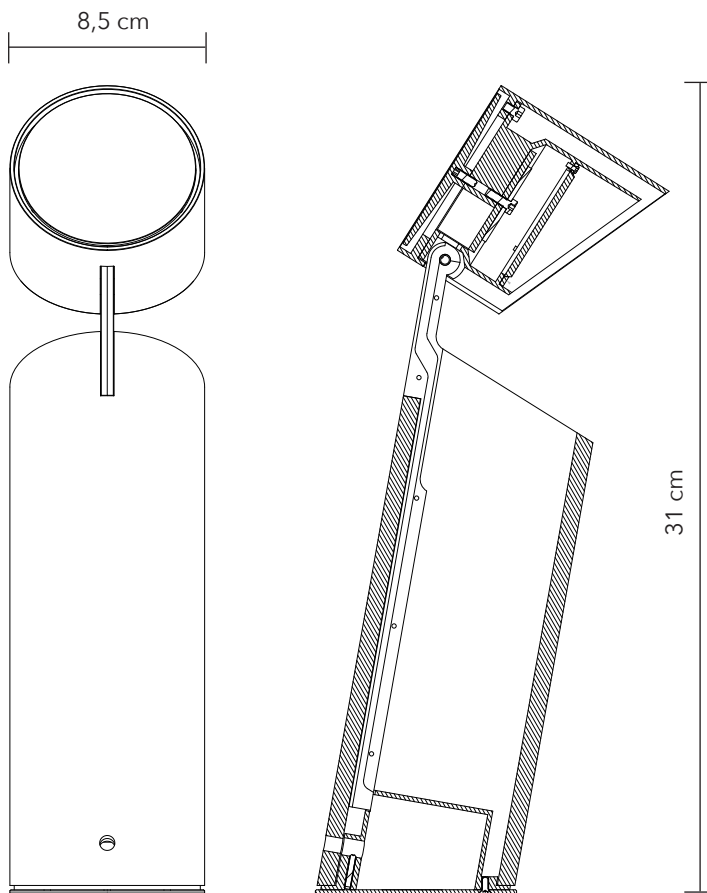

STILLFRIED
WIEN

ITALIC LIGHT

by COORDINATION Berlin

With „*Italic Light*“ COORDINATION Berlin created a sculptural, versatile side light that transforms from a shining atmospheric marble object to a directional light source. The touch-dim function lets the user interact intuitively with the design. „*Italic Light*“ comes equipped with a high performance long-life LED ring, a built-in transformer and textile cable. This crafted edition piece with its reduced sculptural approach plays on classic and postmodern design iconography. „*Italic Light*“ works well on sideboards, shelves and tables.

www.stillfried.com

GERMAN
DESIGN
AWARD
NOMINEE
2016

Materials

carrara marble, aluminum, LED profil dimmer

Dimensions

Ø 8,5 cm | h 31 cm

Colours

blue | green | anthracite | champagne | pink

Lamping

9 SMD LED 12 V DC 4,5 W | warm white 2700 K | with touch-sensitive dimmer from 1-100 %

Transformer

12 V DC 5 W

Weight

1,8 kg (3.7 lb)

Completion

2015