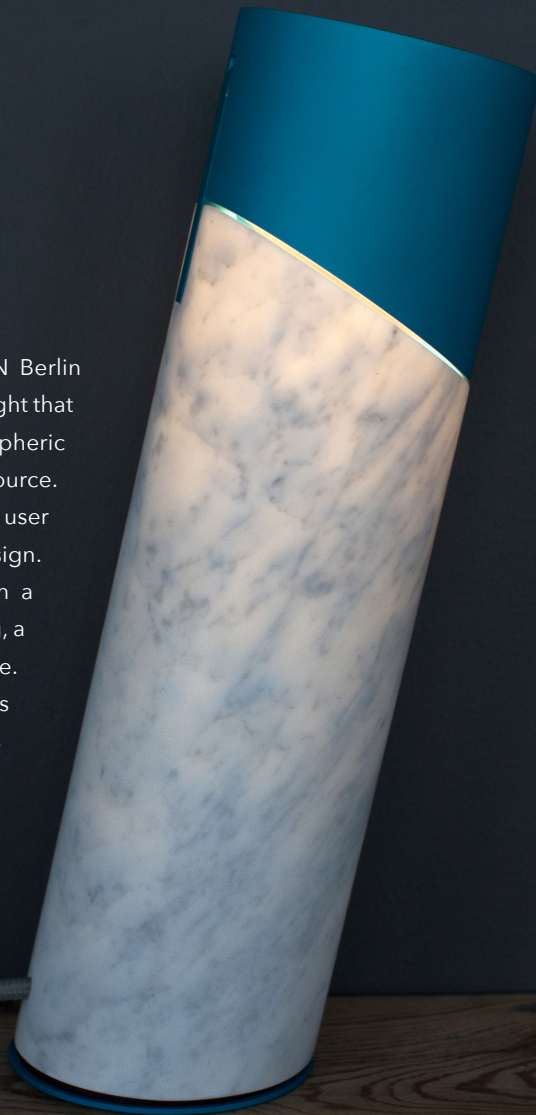

STILLFRIED
WIEN

ITALIC LIGHT

by COORDINATION Berlin

With „*Italic Light*“ COORDINATION Berlin created a sculptural, versatile side light that transforms from a shining atmospheric marble object to a directional light source. The touch-dim function lets the user interact intuitively with the design. „*Italic Light*“ comes equipped with a high performance long-life LED ring, a built-in transformer and textile cable. This crafted edition piece with its reduced sculptural approach plays on classic and postmodern design iconography. „*Italic Light*“ works well on sideboards, shelves and tables.