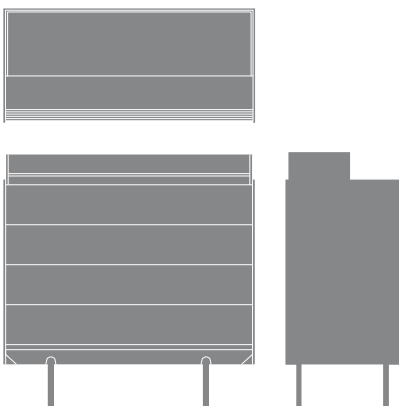

BÖWER

HIGHBOARD 120

Design: Eric Degenhardt

40 Walker Street, New York, 10013 NY
T 212 226 2921 F 212 226 2948
office@stillfried.com
www.stillfried.com

STILLFRIED
WIEN

HIGHBOARD 120

Design: Eric Degenhardt

Highboard 120: a piece of furniture wrapped in itself. Slender, compact, upward striving, elm wood with clear finish or painted. The circumventing coat of measuring only 6 mm in thickness frames the tilted frontside allowing a view of the inside containing either drawers or open shelves.

Böwer GmbH, Brookweg 1
D-49586 Neuenkirchen
Fon +49.(0)5465.9292-0
Fax +49.(0)5465.9292-200
info@boewer.com
www.boewer.com

HIGHBOARD 120

Design: Eric Degenhardt

W x H x D [mm]:

1200 x 1100 x 550

1200 x 1225 x 550