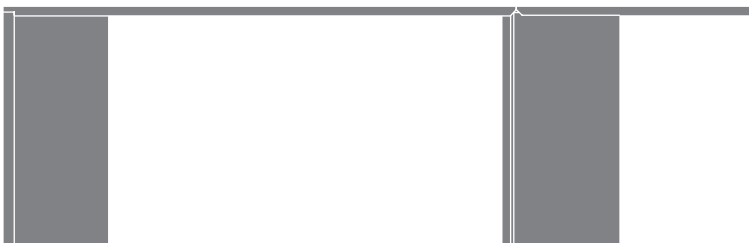

GATELEG

Design: Eric Degenhardt

W × D × H [mm]:

1600 (2350) × 750 × 750

ash 
telegrey 