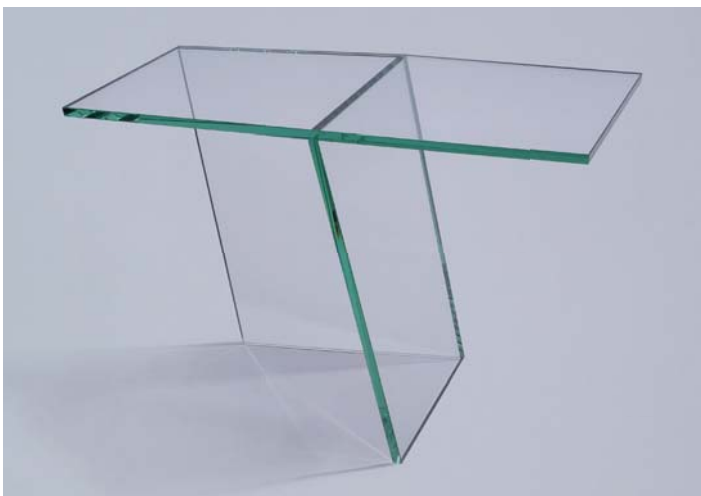

Drift: a visually provoking piece of furniture that belies its materiality. Fine stonemasonry made from exquisite carrara marble; bold and heavy, or light and floating according to the viewer's perspective.

DRIFT

Design: Eric Degenhardt

H x W x D [mm]:

400 x 380 x 630

Material
carrara marble

STILLFRIED 
WIEN

BÖWER

DRIFT

Design: Eric Degenhardt

DRIFT

Design: Eric Degenhardt

DRIFT

Design: Eric Degenhardt

Drift: a visually provoking piece of furniture that belies its materiality. Bold and heavy, or light and floating according to the viewer's perspective.