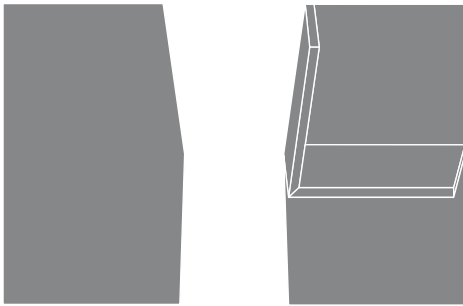

DRIFT

Design: Eric Degenhardt

W × D × H [mm]:
400 × 380 × 630

Glass, grey

Glass, clear