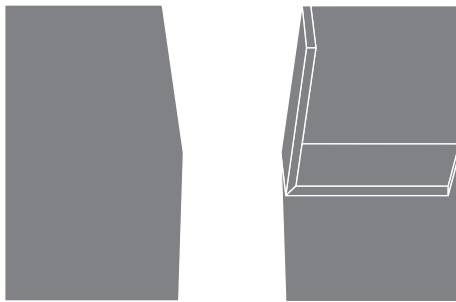

Drift: a visually provoking piece of furniture that belies its materiality. Fine stonemasonry made from exquisite carrara marble; bold and heavy, or light and floating according to the viewer's perspective.

DRIFT

Design: Eric Degenhardt

H x W x D [mm]:

400 x 380 x 630

Material
carrara marble

STILLFRIED 
WIEN

BÖWER

DRIFT

Design: Eric Degenhardt

DRIFT

Design: Eric Degenhardt

DRIFT

Design: Eric Degenhardt

Drift: a visually provoking piece of furniture that belies its materiality. Bold and heavy, or light and floating according to the viewer's perspective.