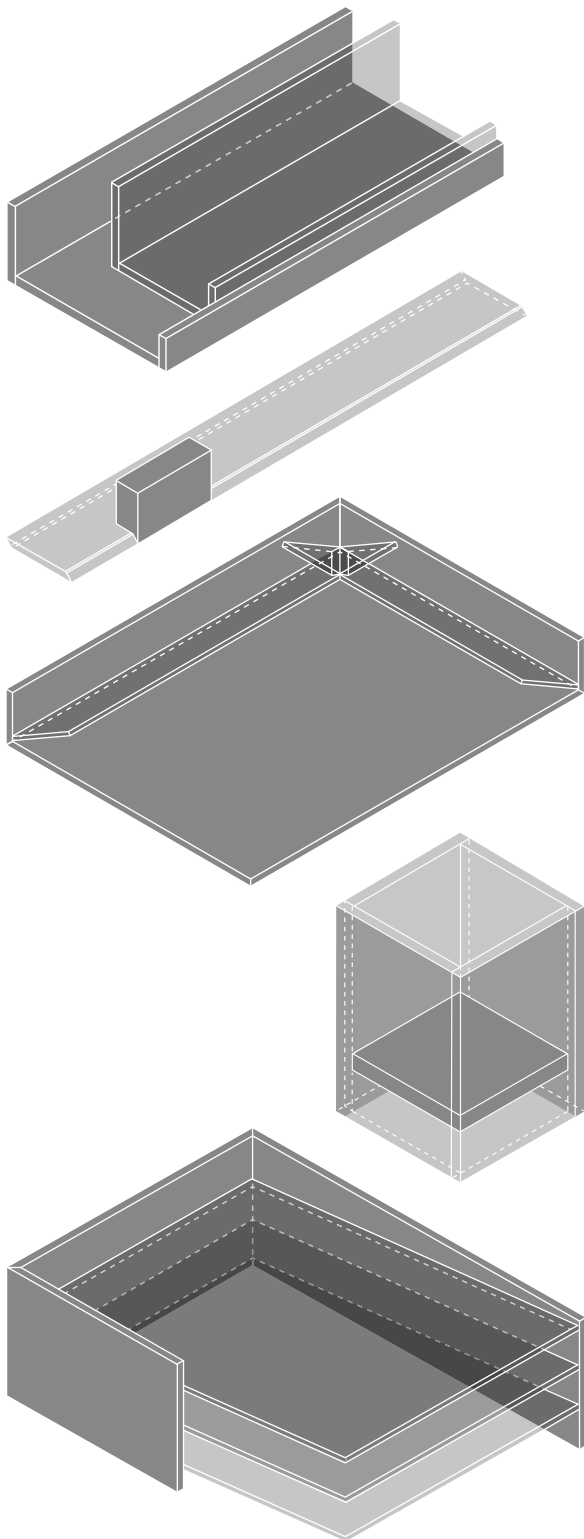

BÖWER

CHARLIE

Design: Pauline Deltour

STILLFRIED
WIEN

40 Walker Street, New York, 10013 NY
T 212 226 2921 F 212 226 2948
office@stillfried.com
www.stillfried.com

CHARLIE

Design: Pauline Deltour

CHARLIE

Design: Pauline Deltour

Charlie: A family of accessories for a beautiful desktop order. The components of CHARLIE are made from the materials elm and coloured glass. In addition to a ruler and a Pen box, CHARLIE consists of a letter tray, a tray with areas for small things and pens and an organiser that works both as a pen tray as a stand for smart phones or tablets. For an enjoyable and straight workplace.

CHARLIE

Design: Pauline Deltour

W × D × H:

Organizer:

11.8" × 5.5" × 2.8"

Ruler:

12.2" × 1.8" × 1.4"

Tray:

9.4" × 13" × 2"

Pencil cup:

3.1" × 3.1" × 4.9"

Letter tray:

9.8" × 13" × 4.3"

<i>Elm</i>	
<i>Glass, grey</i>	
<i>Glass, green</i>	
<i>Glass, bronze</i>	