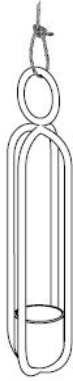

BLUMENAMPEL

M ATELIER HAUSSMANN
D ZASCHO PETKOW

The Hanging basket "Blumenampel" by Zascho Petkow is a hanging room object made of powder-coated round tubes. Birgit Severin's Ashes II Vase fits perfectly into the surrounding bars of Blumenampel, even though both developed their projects independently. With their dark character, both objects embody a pre-industrial romanticism that emphasizes the beauty and color intensity of the plants.

Blumenampel is available with a standard pot or with vase Ashes II - mid or vase Ashes II - early

W 27.6" x D 18.9" x H 71.3"

MATERIAL

POWDER COATED STEEL
BLACK MATT (RAL9005)
GRAY-BEIGE MATT (RAL1019)

Standard Blumenampel

**Blumenampel with
Ashes II - mid**

**Blumenampel with
Ashes II - early**