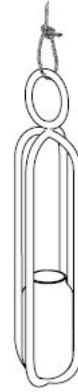

BLUMENAMPEL

M ATELIER HAUSSMANN
D ZASCHO PETKOW

The Hanging basket "Blumenampel" by Zascho Petkow is a hanging room object made of powder-coated round tubes. Birgit Severin's Ashes II Vase fits perfectly into the surrounding bars of Blumenampel, even though both developed their projects independently. With their dark character, both objects embody a pre-industrial romanticism that emphasizes the beauty and color intensity of the plants.

Blumenampel is available with a standard pot or with vase Ashes II - mid or vase Ashes II - early

W 27.6" x D 18.9" x H 71.3"

MATERIAL

POWDER COATED STEEL
BLACK MATT (RAL9005)
GRAY-BEIGE MATT (RAL1019)

Standard Blumenampel

**Blumenampel with
Ashes II - mid**

**Blumenampel with
Ashes II - early**