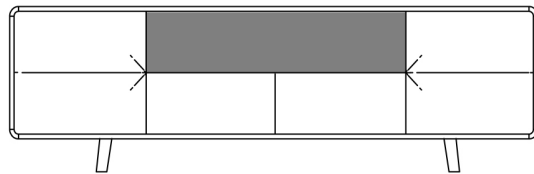

WOOD COLOR

VARIOUS COLOR OPTIONS

FOREPARTS

SOLID WOOD
 LACOBEL
 GLASS SOLID
 WOOD (painted)

DIMENSIONS (INCH) WXD X H AND DESCRIPTION

W 55.1" x D 18.5" x H 29.5" - 2 doors

W 55.1" x D 18.5" x H 29.5" - 1 doors + 2 drawers

W 55.1" x D 18.5" x H 29.5" - 1 doors+ 1 open compartment

W 70.9" x D 18.5" x H 29.5" - 3 doors

W 70.9" x D 18.5" x H 29.5" - 2 doors + 2 drawers

W 70.9" x D 18.5" x H 29.5" - 2 doors + 1 drawer + 1 open compartment

**DIMENSIONS (CM) WXD XH
AND DESCRIPTION**

W 78.7" x D 18.5" x H 29.5" - 1 door + 4 drawers

W 78.7" x D 18.5" x H 29.5" - 1 door + 2 drawers + 1 open compartment

W 78.7" x D 18.5" x H 29.5" - 2 doors + 2 drawers

W 94.5" x D 18.5" x H 29.5" - 4 doors

W 94.5" x D 18.5" x H 29.5" - 2 doors + 2 drawers + 1 open compartment

**DIMENSIONS WxDxH
AND DESCRIPTION**

W 78.7" x D 18.5" x H 35.4" - 3 doors + 3 drawers

W 78.7" x D 18.5" x H 35.4" - 3 doors