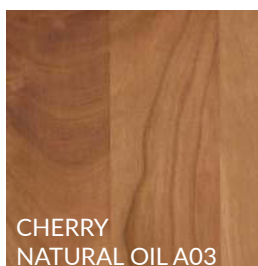

ENY LOW BOARD

M ARTISAN

D ARTECO

Artisan uses solid wood from renewable resources in their production, only environmentally-friendly materials for treatment, natural oils and wax that emphasize the luxurious and organic beauty of wood texture and that enable it to "breathe" naturally. This emphasizes the natural color diversity, while the use of harmful chemical substances for wood treatment is avoided by using vinyl-based glue.

Pure nature, transformed and formed into one of the most honest designs.

L 63" x W 19.7" x H 16.5"

L 70.9" x W 19.7" x H 16.5"

L 78.7" x W 19.7" x H 16.5"

WOOD FINISHES

OAK

CHERRY

PEAR

ELM

MAPLE

WALNUT

WOOD

COLORED WOOD