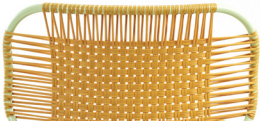

CIELO CHAIR

M AMES
D SEBASTIAN HERKNER

Cielo, the stackable chair, is rising to heaven. Light and flexible, for in- and outdoor use, cielo matches with all kind of areas: hotels, restaurants or gardens: cielo is a comfortable dining chair and usable in many different ways.

L 19.7" x W 21.3" x H 30.3"

STACKABLE

MATERIAL

RECYCLED PLASTIC STRINGS
POWDER-COATED STEEL

COLORS

MINT/BROWN
BLACK/BLACK
OLIVE/MENTA
PURPLE/CARNE
HONEY/MENTA

MINT / BROWN

BLACK / BLACK

PURPLE / CARNE

HONEY / MENTA

OLIVE / MENTA