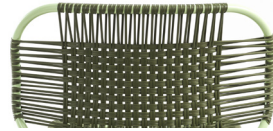

CIELO CHAIR

M AMES
D SEBASTIAN HERKNER

Cielo, the stackable chair, is rising to heaven. Light and flexible, for in- and outdoor use, cielo matches with all kind of areas: hotels, restaurants or gardens: cielo is a comfortable dining chair and usable in many different ways.

L 19.7" x W 21.3" x H 30.3"

STACKABLE

MATERIAL

RECYCLED PLASTIC STRINGS
POWDER-COATED STEEL

COLORS

MINT/BROWN
BLACK/BLACK
OLIVE/MENTA
PURPLE/CARNE
HONEY/MENTA

MINT / BROWN

BLACK / BLACK

PURPLE / CARNE

HONEY / MENTA

OLIVE / MENTA