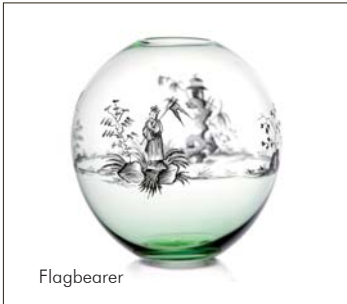

DECORS

Flagbearer