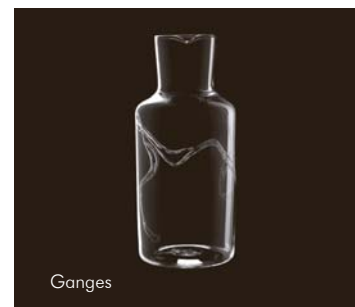

DECORS

NATIONAL EDITION

river:
Ach
Donau
Drau
Inn
Mur
Salzach
Ybbs

glacier:
Gugler Ferner
Hintereisferner
Mittelberg Ferner
Pasterze
Stubaier Ferner
Taschachferner
Übergossene Alm

lakes:
Rinnensee
Faakersee
Mondsee
Traunsee
Wörthersee
Attersee
Bodensee

INTERNATIONAL EDITION

river:
Po
Niger
Ganges
Euphrat
Hudson River
Amazon River
Mekong

glacier:
Perito Moreno Glacier
Malaspina Glacier
Lambert Glacier
Siachen Glacier
Fox Glacier
Long Glacier
Sea of Ice

lakes:
Lake Baikal
Lake Titicaca
Lake Vänern
Aral Sea
Van Sea
Lake Kiwu
Lake Toba