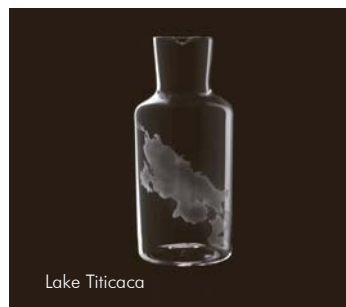

DECORS

NATIONAL EDITION

river:
Ach
Donau
Drau
Inn
Mur
Salzach
Ybbs

glacier:
Gugler Ferner
Hintereisferner
Mittelberg Ferner
Pasterze
Stubaier Ferner
Taschachferner
Übergossene Alm

lakes:
Rinnensee
Faakersee
Mondsee
Traunsee
Wörthersee
Attersee
Bodensee

INTERNATIONAL EDITION

river:
Po
Niger
Ganges
Euphrat
Hudson River
Amazon River
Mekong

glacier:
Perito Moreno Glacier
Malaspina Glacier
Lambert Glacier
Siachen Glacier
Fox Glacier
Long Glacier
Sea of Ice

lakes:
Lake Baikal
Lake Titicaca
Lake Vänern
Aral Sea
Van Sea
Lake Kiwu
Lake Toba