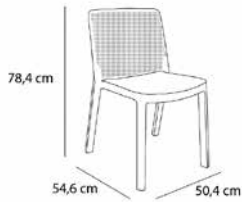

CHAIRS FRESH

Designed by **Josep Llusca**

FRESH CHAIR

Chair for indoor and outdoor use. Injected with PP. Stackable. UV protection. Chair's net weight 6.10 lb.

MEASUREMENTS

W 50,4cm × L 54,6cm × H 78,4cm × Hs 45cm

W 19.85in × L 21.5in × H 30.87in × Hs 17.72in

CHARACTERISTICS

Weight 2,9 Kg. | Stackable máximo 7 unidades

CERTIFICATIONS

UNE-EN 581-1, UNE-EN 581-2, UNE-EN 16139

STD units	Packaging dim. (cm)	Units Container 20'	Units Container 40'	Units Container HC	Units Trayler 70m³	Units Truck 100m³
4X	51.7 × 74.2 × 96.9	312	624	768	748	996
6X	61 × 80 × 110	312	690	786	888	1044
P22	58 × 98 × 220	528	1056	1056	1188	1276