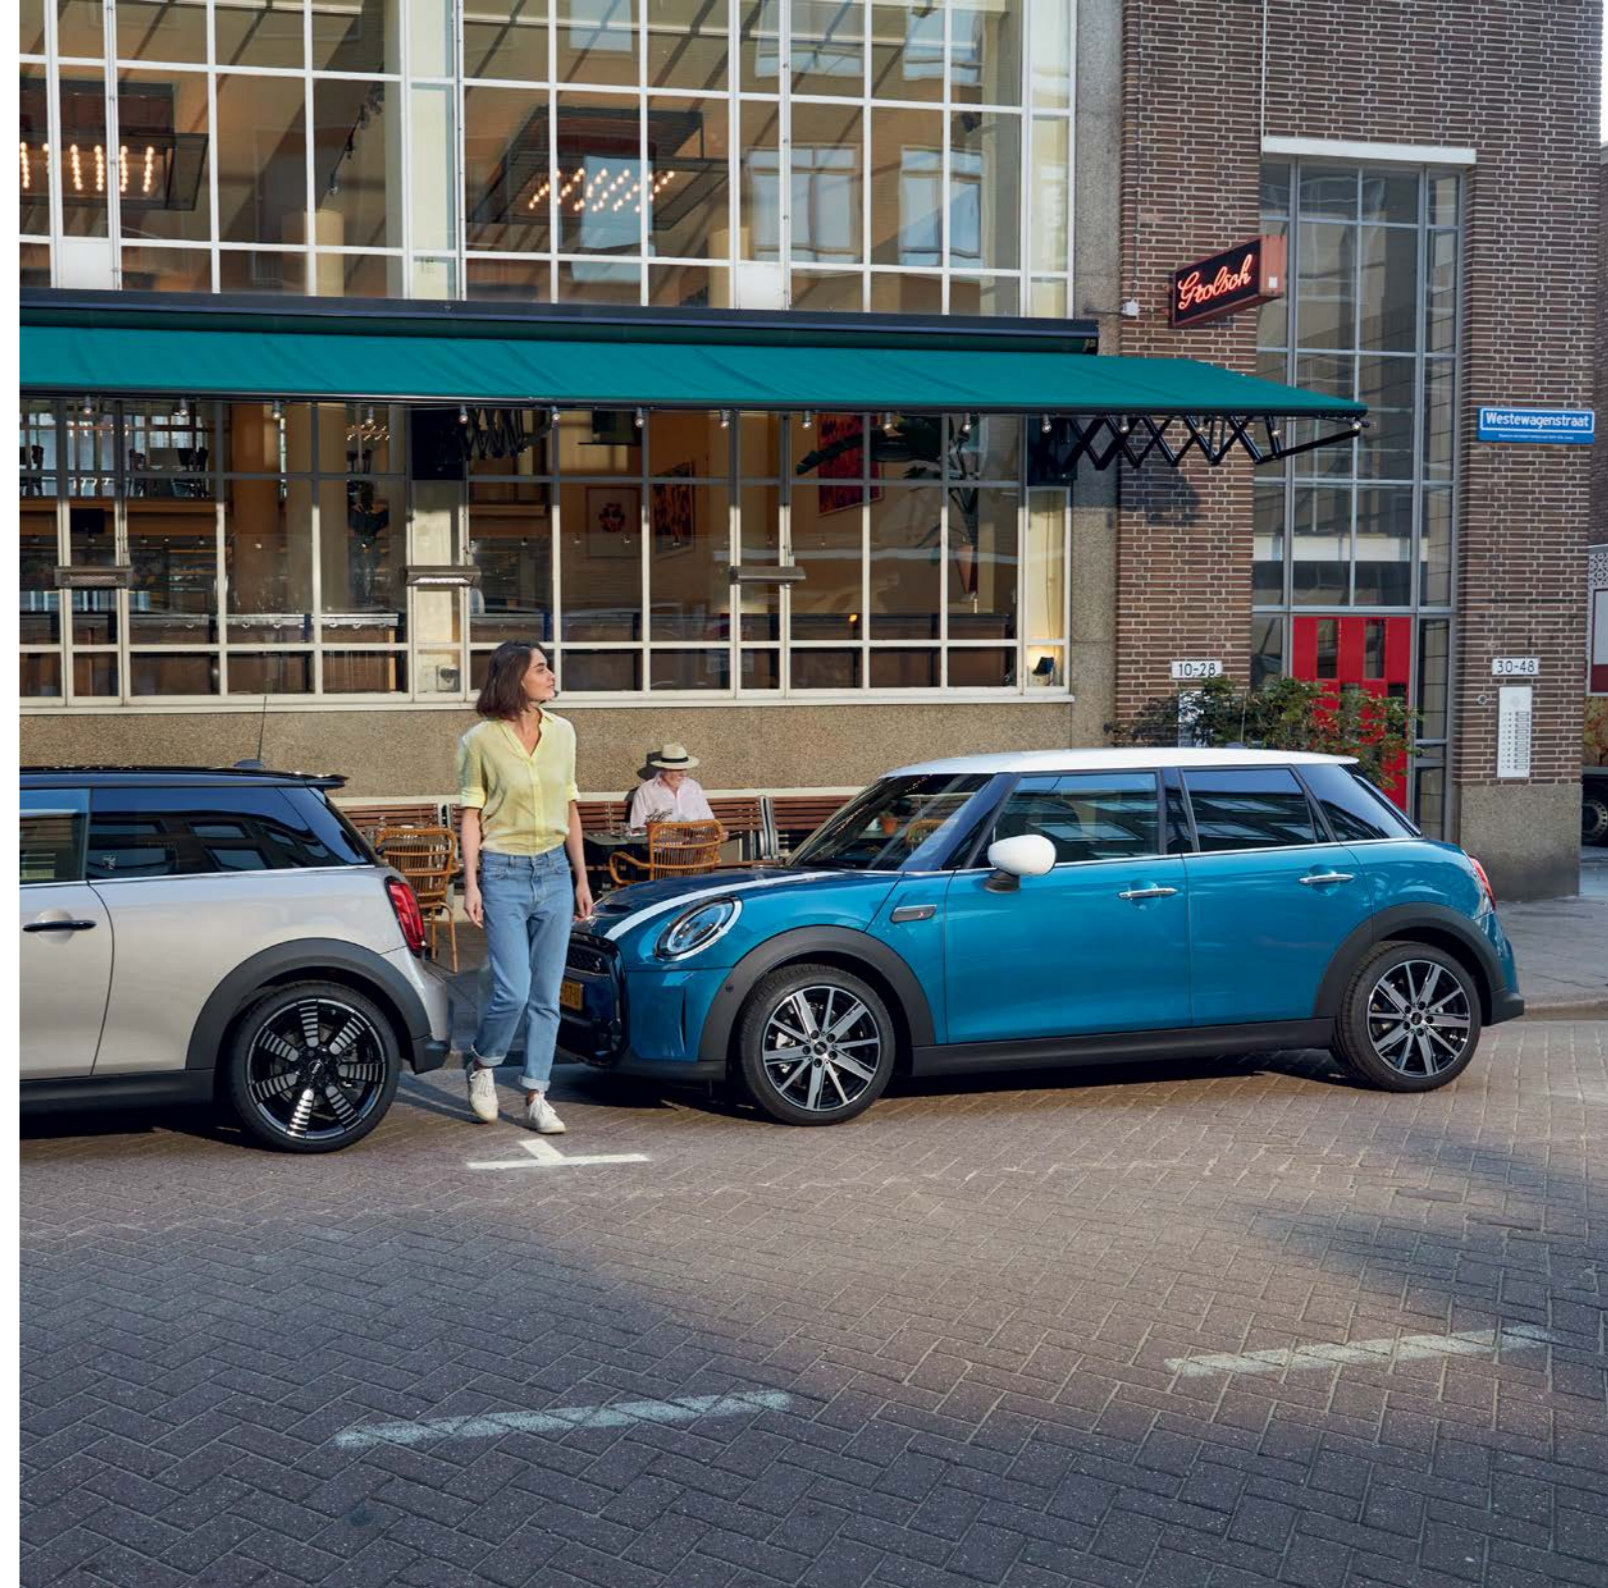

PRISER KONTANT & FINANSERING

KONTANT	COOPER	COOPER S
MINI 5-dørs	341.488,-	385.455,-

FINANSIERING*	COOPER	COOPER S
Månedlig ydelse	3.706,-	4.164,-
Udbetaling	68.298,-	77.091,-
Løbetid	96 mdr.	96 mdr.
Variabel rente i procent	4,99	4,99
ÅOP	7,08	6,95
Samlet kreditomk.	82.589,-	91.403,-

*Finansiering via BMW Financial Services er inkl. leveringsomkostninger. Krav om kaskoforsikring. Forbehold for kreditgodkendelse.