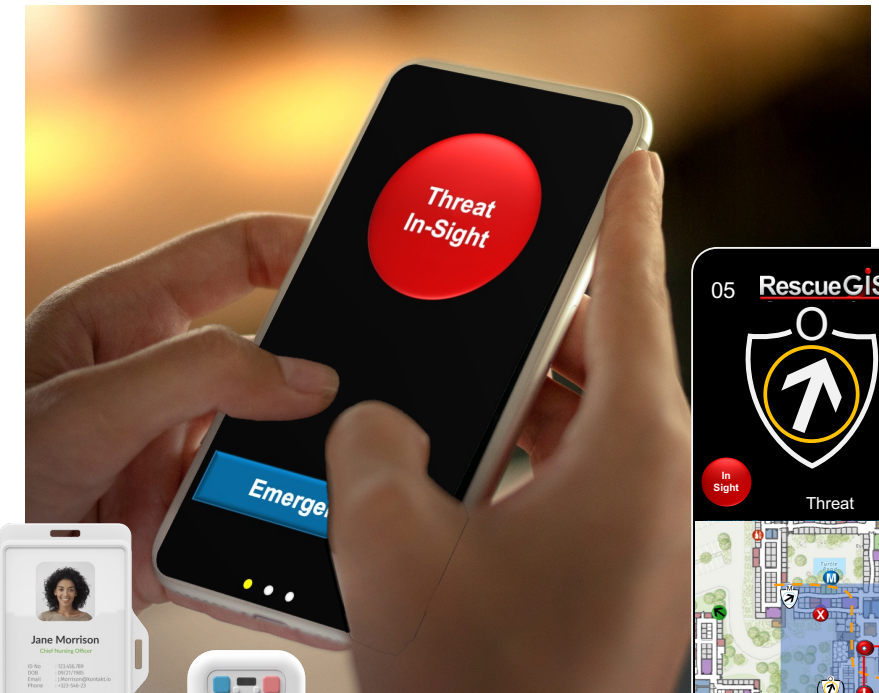

Smart Site Safety

- rescues in seconds, before harm
- employee and family safety
- near site threat alerts
- coordinated response
- city/state/fed intel

Those in danger are directed away and responders are directed to the emergency. At work or school, out locally, or while traveling... safety for you and your family.

Live On-Scene Intelligence, Text, Images, Video

Effectiveness and Force Multiplier

 **Escape/Shelter:** Escape arrow from danger or X to shelter in your hand.

 **2 Way Comm:** Communication, via group call and group text with all involved.

 **Indoor Position:** Deploy using existing wearables or IoT badges infrastructure.

 **Intel For All:** Shared intelligence map, utilizing 2D, 3D and floor level views.

 **Adjacent Sites:** Adjacent sites are alerted if threat nears.