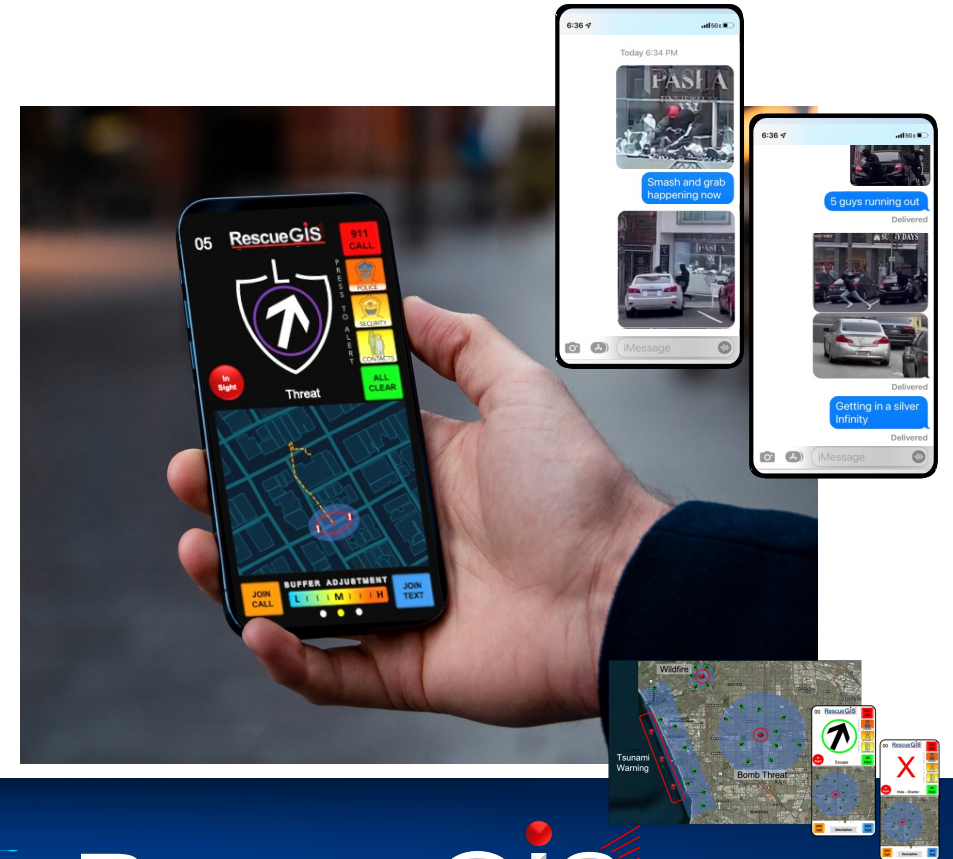

# Smart City/State/Fed Intelligence

- non-response call filtering
- extreme event data aggregation
- city/state/fed incident awareness
- coordinated intel
- community guidance

Real-time intelligence from the eyes and ears of the community, all organized by threat with timestamped stream of text, images, and video in the palm of your hand and shared with 911.

Live On-Scene Intelligence, Text, Images, Video

Effectiveness and Force Multiplier

**Threat Intel:** Tracking of AI synthetic generated threat location and movements.

**Organized:** Incident intelligence from multiple individuals, security staff, and agencies.

**2 Way Comm:** Communication, via group call and group text with all involved.

**Intel For All:** Shared intelligence map, utilizing 2D, 3D and floor level views.

**Mass Alerts:** Defined area and arrow guidance from danger in the hands of users.