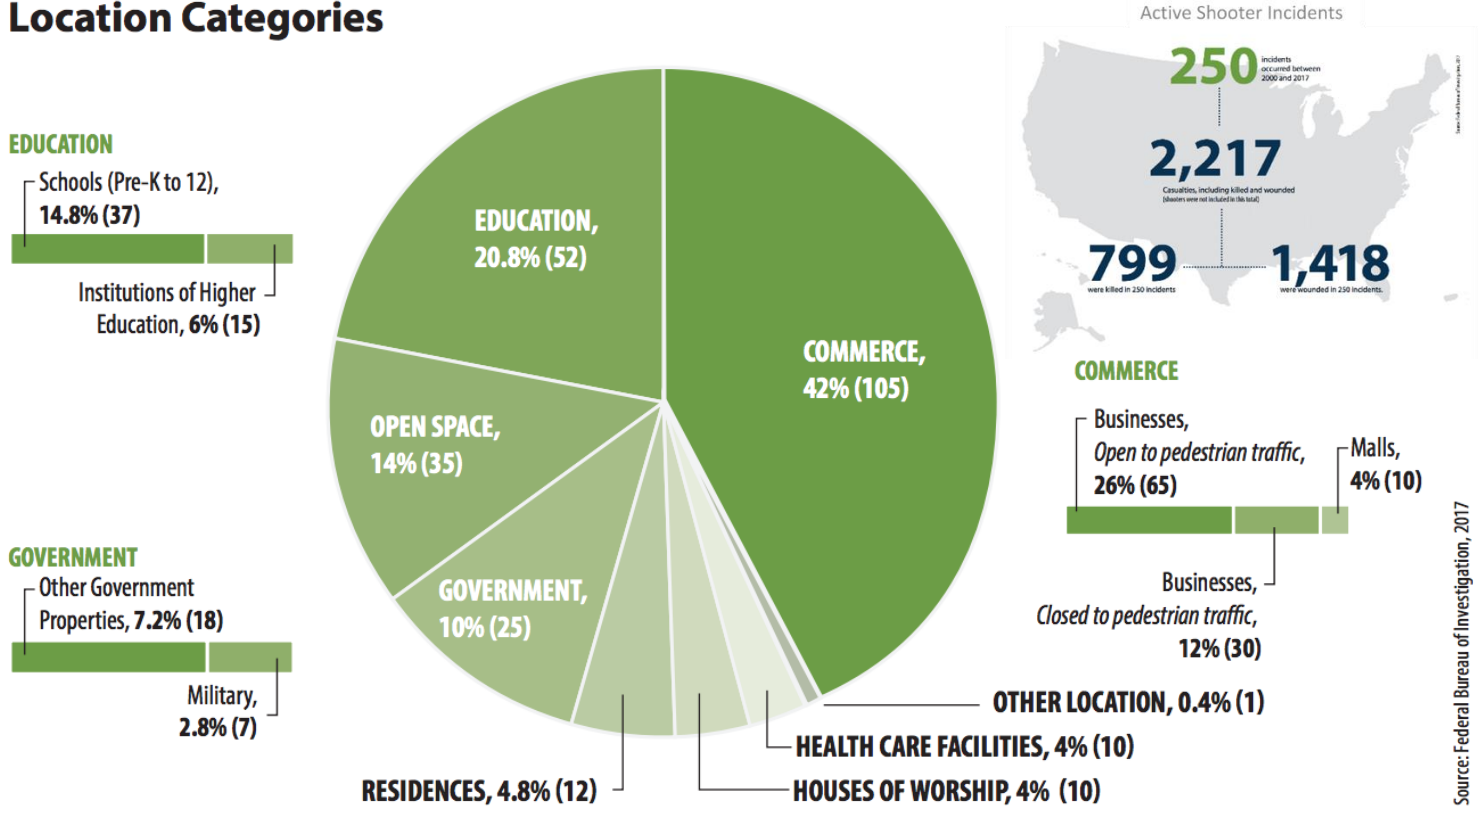

Quick Look: 250 Active Shooter Incidents in the United States From 2000 to 2017 Location Categories

Source: Federal Bureau of Investigation, 2017

Quick Look: 250 Active Shooter Incidents in the United States From 2000 - 2017
Incidents Per Year

Source: Federal Bureau of Investigation, 2017

Quick Look: 250 Active Shooter Incidents in the United States Between 2000 - 2017
Casualty Breakdown Per Year

Source: Federal Bureau of Investigation, 2017