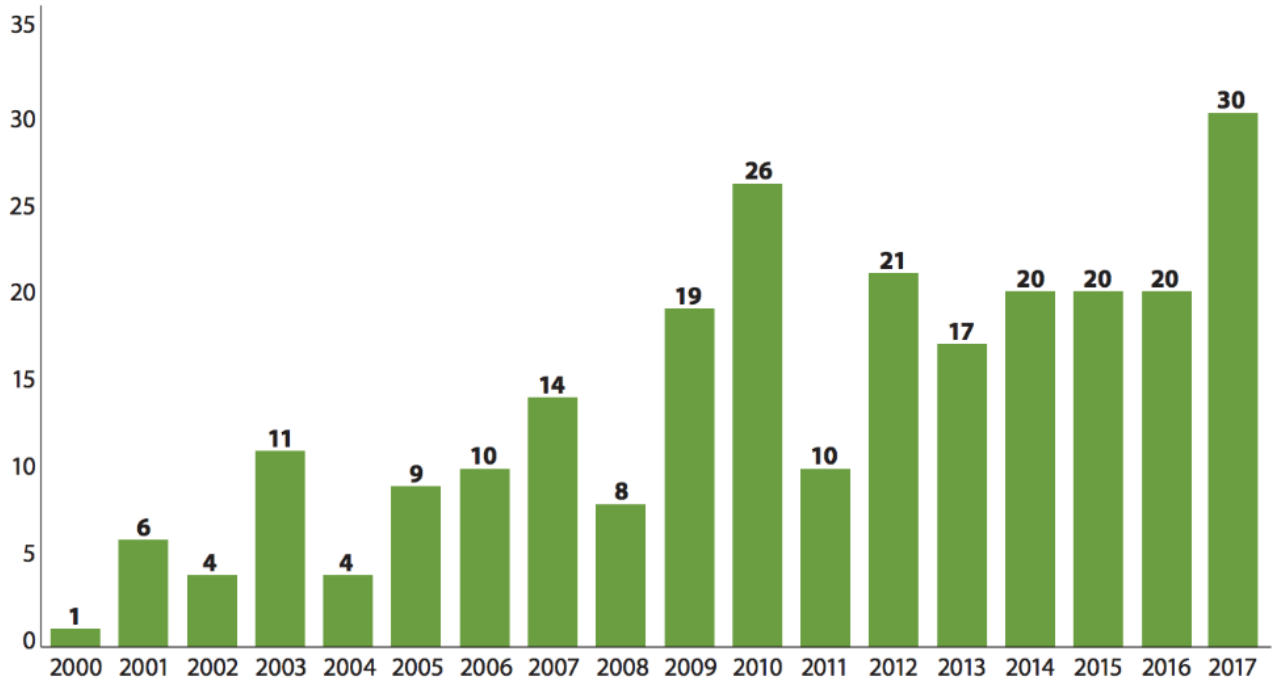

Quick Look: 250 Active Shooter Incidents in the United States From 2000 - 2017
Incidents Per Year