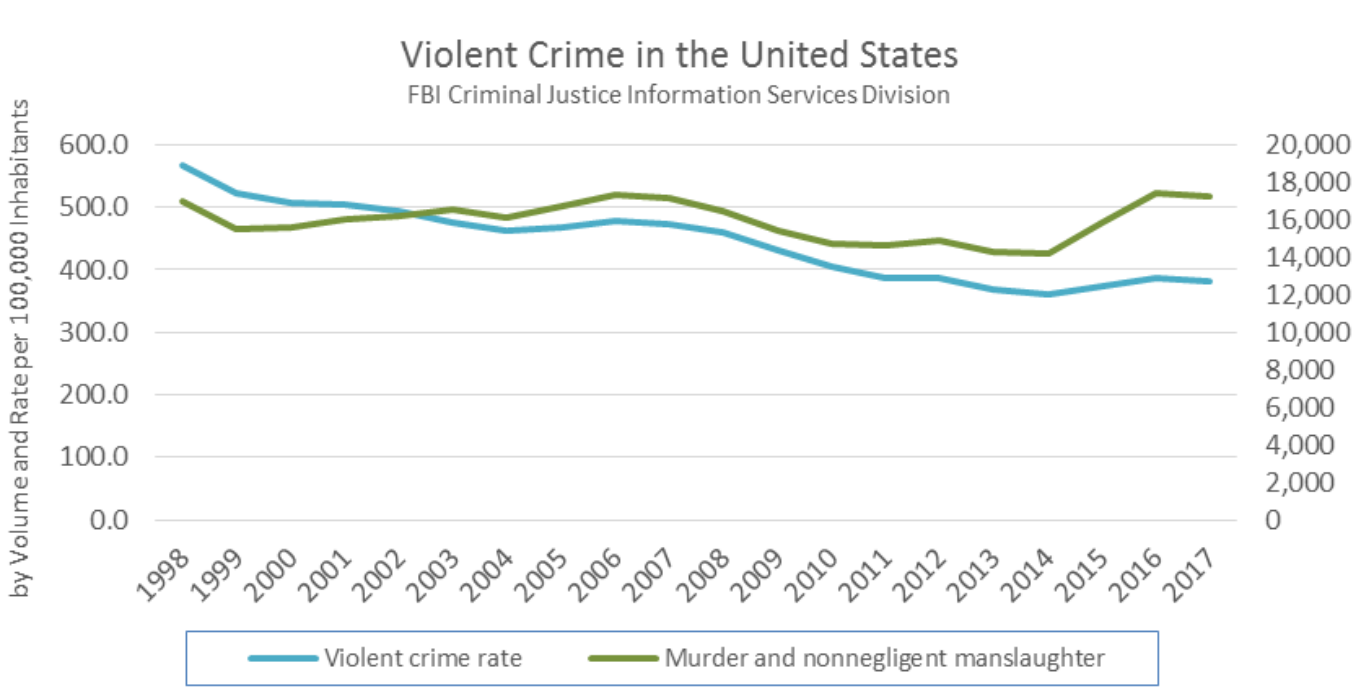

Quick Look: 250 Active Shooter Incidents in the United States From 2000 to 2017 Location Categories

Source: Federal Bureau of Investigation, 2017

Quick Look: 250 Active Shooter Incidents in the United States From 2000 - 2017
Incidents Per Year

Source: Federal Bureau of Investigation, 2017

Quick Look: 250 Active Shooter Incidents in the United States Between 2000 - 2017
Casualty Breakdown Per Year

Source: Federal Bureau of Investigation, 2017