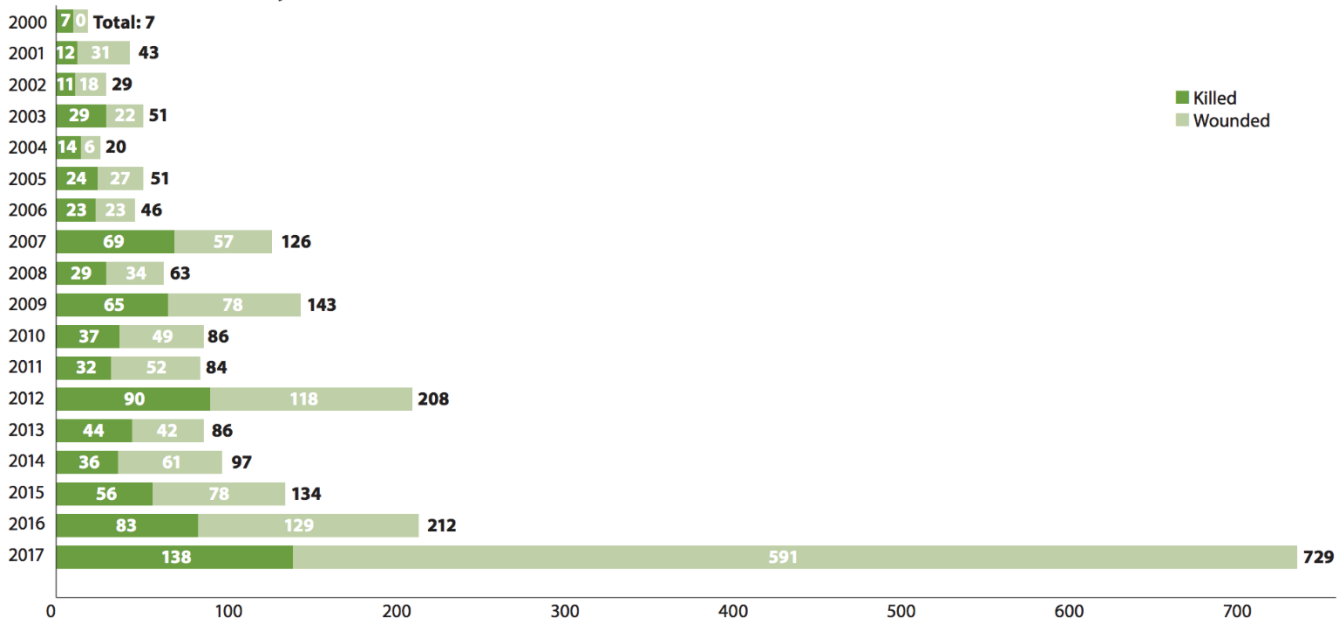

Quick Look: 250 Active Shooter Incidents in the United States Between 2000 - 2017
Casualty Breakdown Per Year