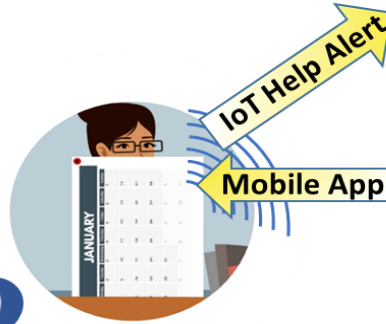

Instant Protection

Armor At Hand
Our Best Instant Defense

IoT Connected Shields, Hidden In-Plain-Sight

**Best First Move...
Lift Shield and Send Alert**

1 Lift

Protection Instantly Available

2 Cover

Shortened Response Times

Automated Help Alerts
Move One... All light and buzz

Real-Time Information Mobile App
Mapped safe/danger zones
Audio/Visual guided paths to safety
Shared with first responders

3 Protect

Regardless of The Situation,
Take Along the Protective Shield