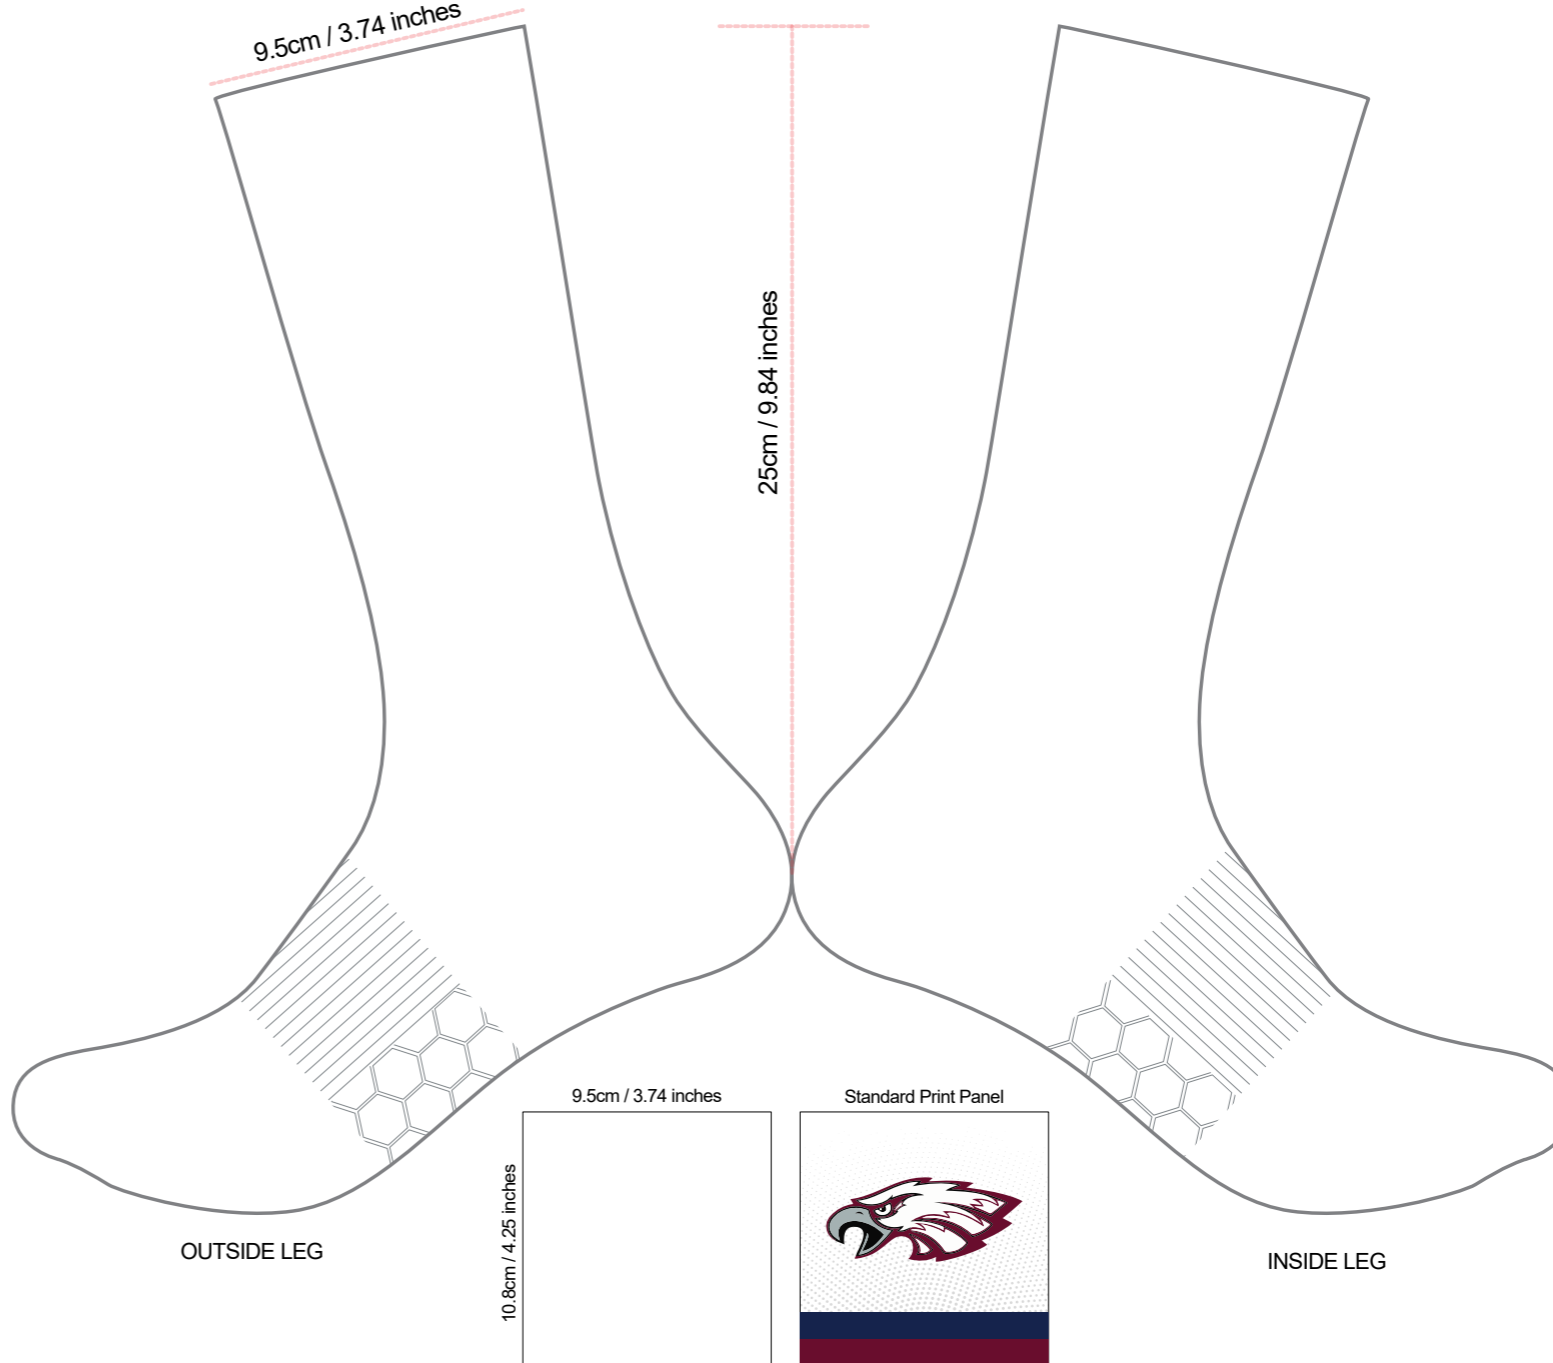

18cm / 7.08 inches

FRONT

9.5cm / 3.74 inches

REAR

9.5cm / 3.74 inches

OUTSIDE LEG

INSIDE LEG

9.5cm / 3.74 inches

10.8cm / 4.25 inches

Standard Print Panel