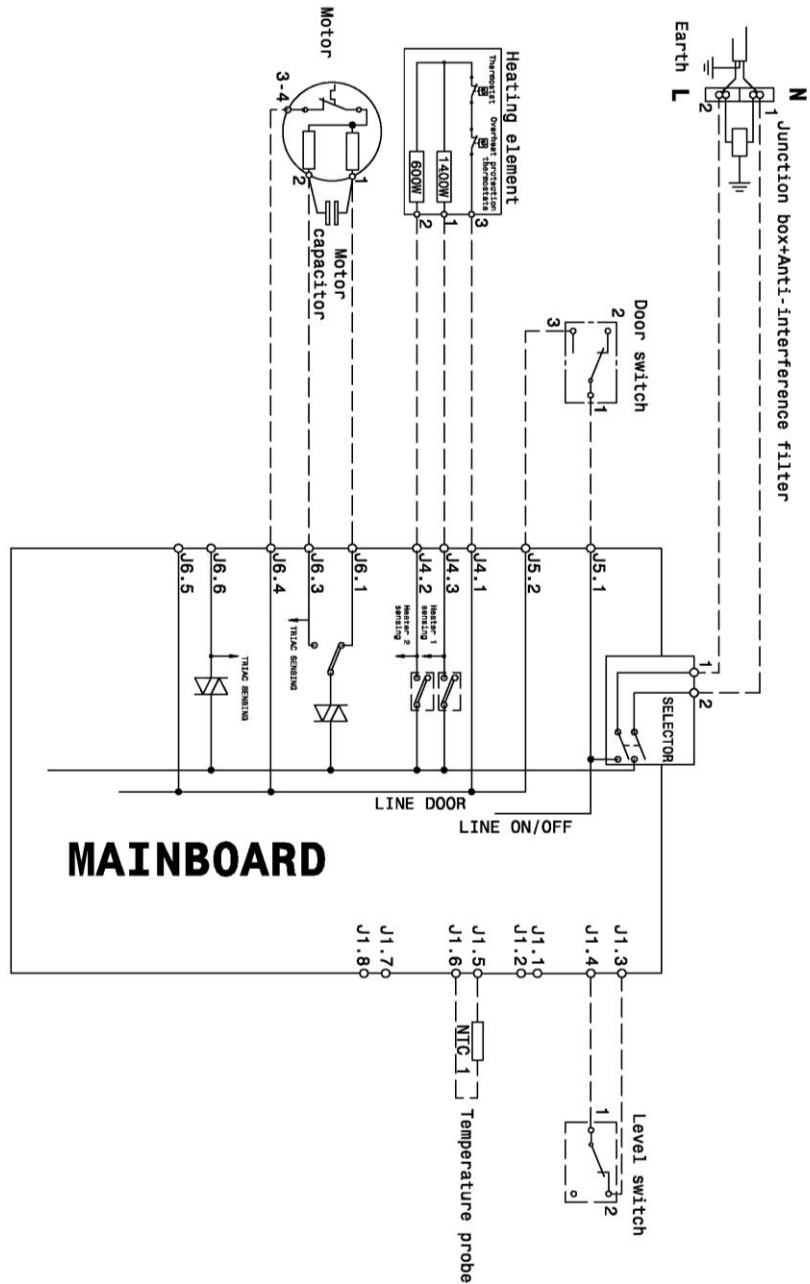

125 670450c

IMPORTANT SAFETY NOTICE

This diagram has been prepared for use by electrically qualified service technicians. Electrolux cannot be held responsible for the interpretation of its service publications nor for any injury or damage that may occur in connection with their use.