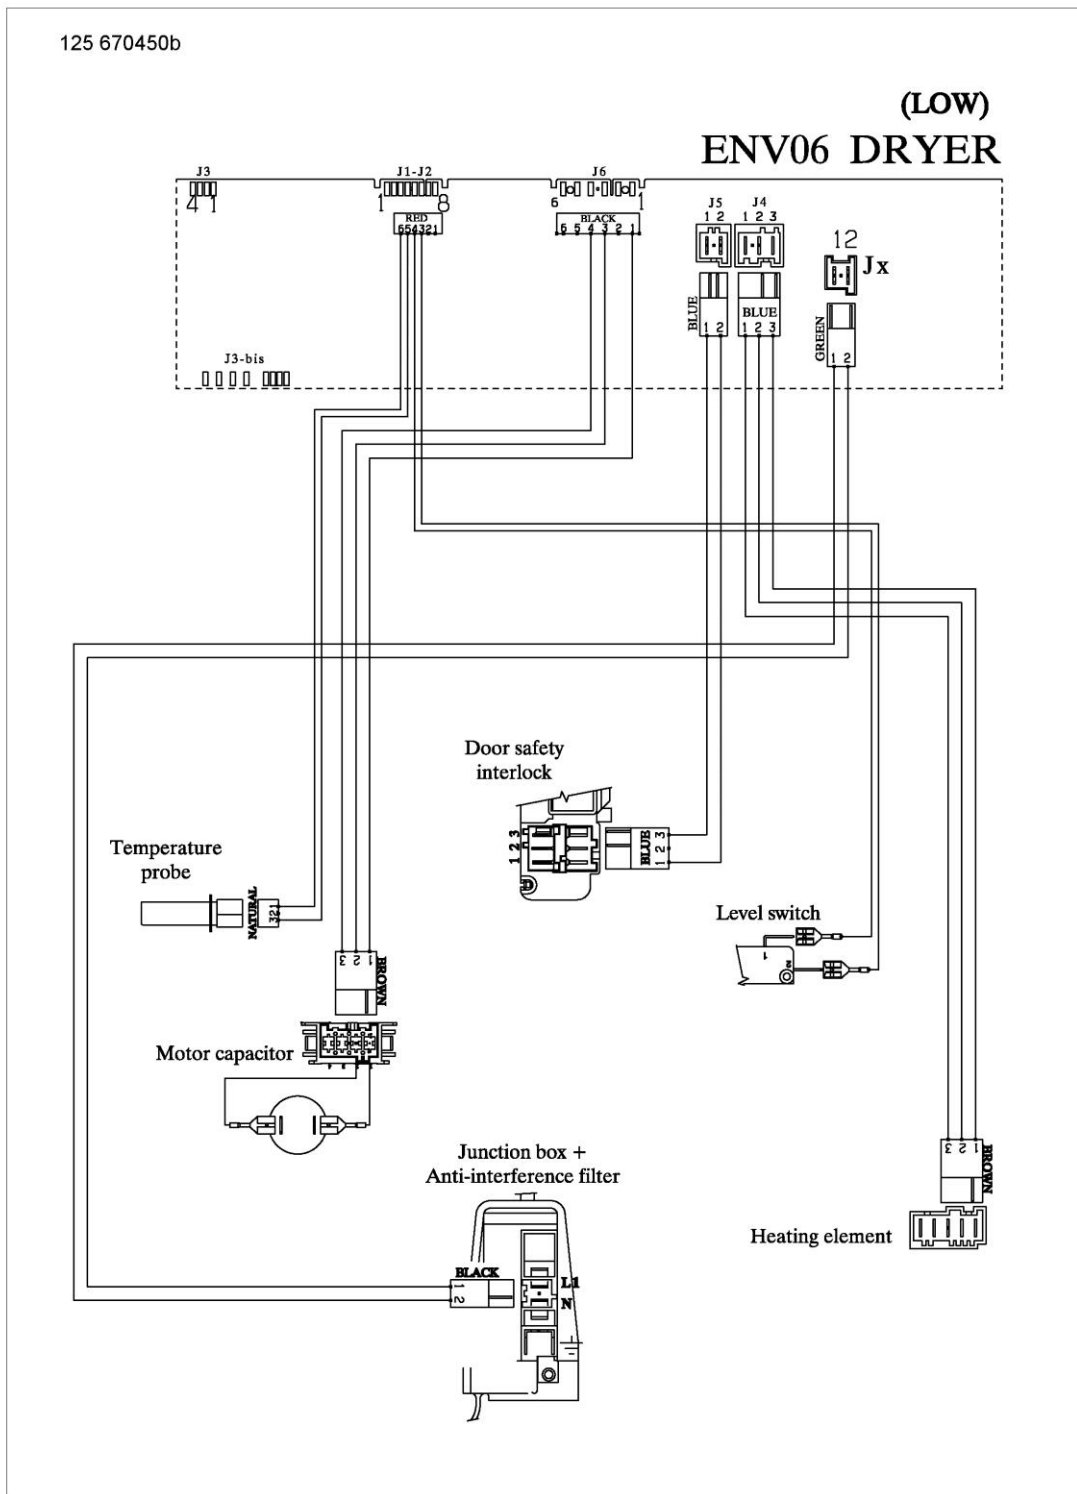

Item	Part N°	Description	Qty
110	1251104-02/0	Discharge Pipe	1
125	1506184009	O-Ring, Ø 9,25 Mm	1
125A	56471211-00/5	O-Ring, Ø 17,86 Mm	1
130	1251053-00/3	Gasket,Basement,Air Duct,NEX4 COND.	1
130A	1251067-00/3	Gasket, Heat Exchanger,Front,NEX4 COND.	1
130B	1254489-00/6	Sealing, Rear Panel,NX4C	1
137	1257382-00/0	Float	1
140	1251056-00/6	Drop Tray,NEX4 COND.	1
146	1251063-16/8	Assembly, Steam Condenser	1
153	56471210-80/9	Valve, Tank	1
260	56471219-70/1	Spring, Valve, Tank	1
303	N.P.N.	Assembly, Basement, T. B.	
309	1251054-10/0	Cover, Scroll Cover, Front	1
309A	1251055-02/4	Bezel, Scroll Cover, Back	1
309B	1251069-11/6	Bezel, Sump, T.B.	1
346	1258261-11/2	Assembly,Tank,NEX4C T/B	1
500	1251068-00/1	Knob,Lock,NEX4 COND.	1
520	56471211-20/3	Valve Housing	1
520A	56471210-70/0	Flange	1
521	1258261-10/4	Stopper, Tank	1
521A	1258023-00/9	Drain Plug, Condensation	1
523	3705243-00/8	Support, Micro Switch, Float	1
557	1251057-04/6	Insulator, Scroll Cover, Back	1

IMPORTANT SAFETY NOTICE

This diagram has been prepared for use by electrically qualified service technicians. Electrolux cannot be held responsible for the interpretation of its service publications nor for any injury or damage that may occur in connection with their use.