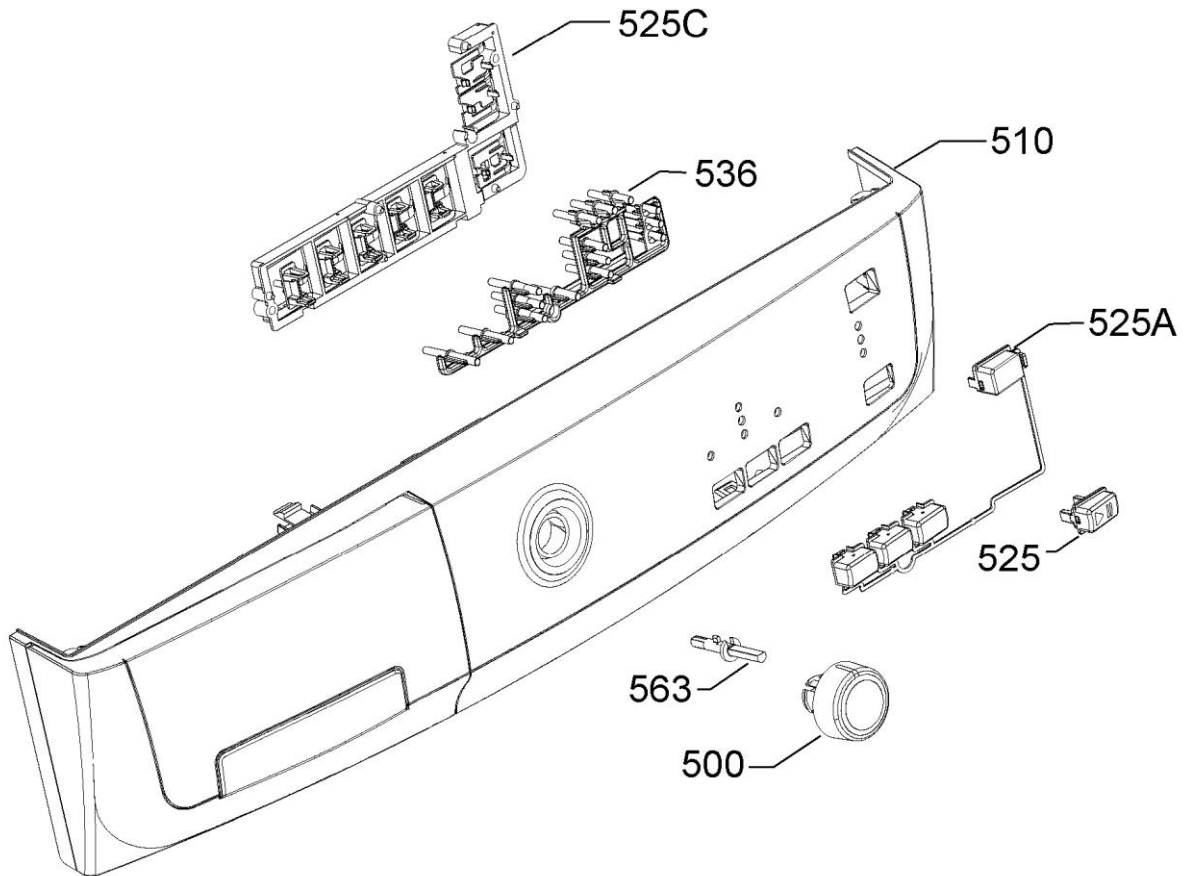

MODEL: EDC47130W

EX. VIEW
ELECTRICAL EQUIPMENT ASSEMBLY

Item	Part N°	Description	Qty
004	3705241176	Main Motor, STACK 35mm & 32mm	1
007	1254253-15/4	Door Lock, EMZ NX4	1
007A	1258513-16/5	Micro Switch, Water	1
010	1257530319	Heating Element,240V 1400+600W IRCA	1
011	1250020-33/4	Capacitor, Motor, 8MF DUCATI	1
037	1254227-14/1	Assembly, Terminal Block,+ GAD ITW	1
048C	1242940-10/2	Sensor	1
130	1258391-10/9	Round Seal, NTC EL.	1
130C	1246644-00/7	Sealing, Temperature Sensor	1
159	1254348-01/2	Fan Blade,Back,NEX4 COND.	1
159A	1254349-01/0	Fan Wheel,Front,NX4 COND	1
251	1251060-00/8	Rubber Damper, Main Motor ,Ø 49,7	1
260A	1258474-01/2	Tension Spring, Motor	1
263	1250125-20/8	Clamping Roller	1
514	1251061-00/6	Bush, Main Motor, White	1
514A	50278238-00/6	Kit,Bush,Motor,NX4C	1
523	1251059-00/0	Fixing Bracket, Main Motor, Front	1
523A	1251058-00/2	Fixing Bracket, Main Motor, Back	1
523B	1258744-20/8	Bracket, NTC Nx4c	1
587	973916094532017	Configured Electronic,ENV06	1
NI	1250124-01/1	Washer	1
NI	3705324501	Harness, Complete	1
NI	1258825-22/1	Power Cable, AUS	1
NI	1123555-00/3	Felt Disc, Axle, Motor	1

MODEL: EDC47130W

EX. VIEW
CONTROL PANEL ASSEMBLY

Item	Part N°	Description	Qty
500	1325083-01/0	Knob, Programme Selector,ENV06	1
510	1368056006	Control Panel, Silk Screened	1
525	1256673102	Push Button, Start, Pause, Silver	1
525A	1325086708	Push Button,Function,TC5	1
525C	1325091-00/5	Support, Push Button,TC2/3/4/5/6	1
536	1256588-00/3	Diffuser,Env06 Tc3/Tc4/Tc5	1
563	1257385-00/3	Shaft, Selector	1