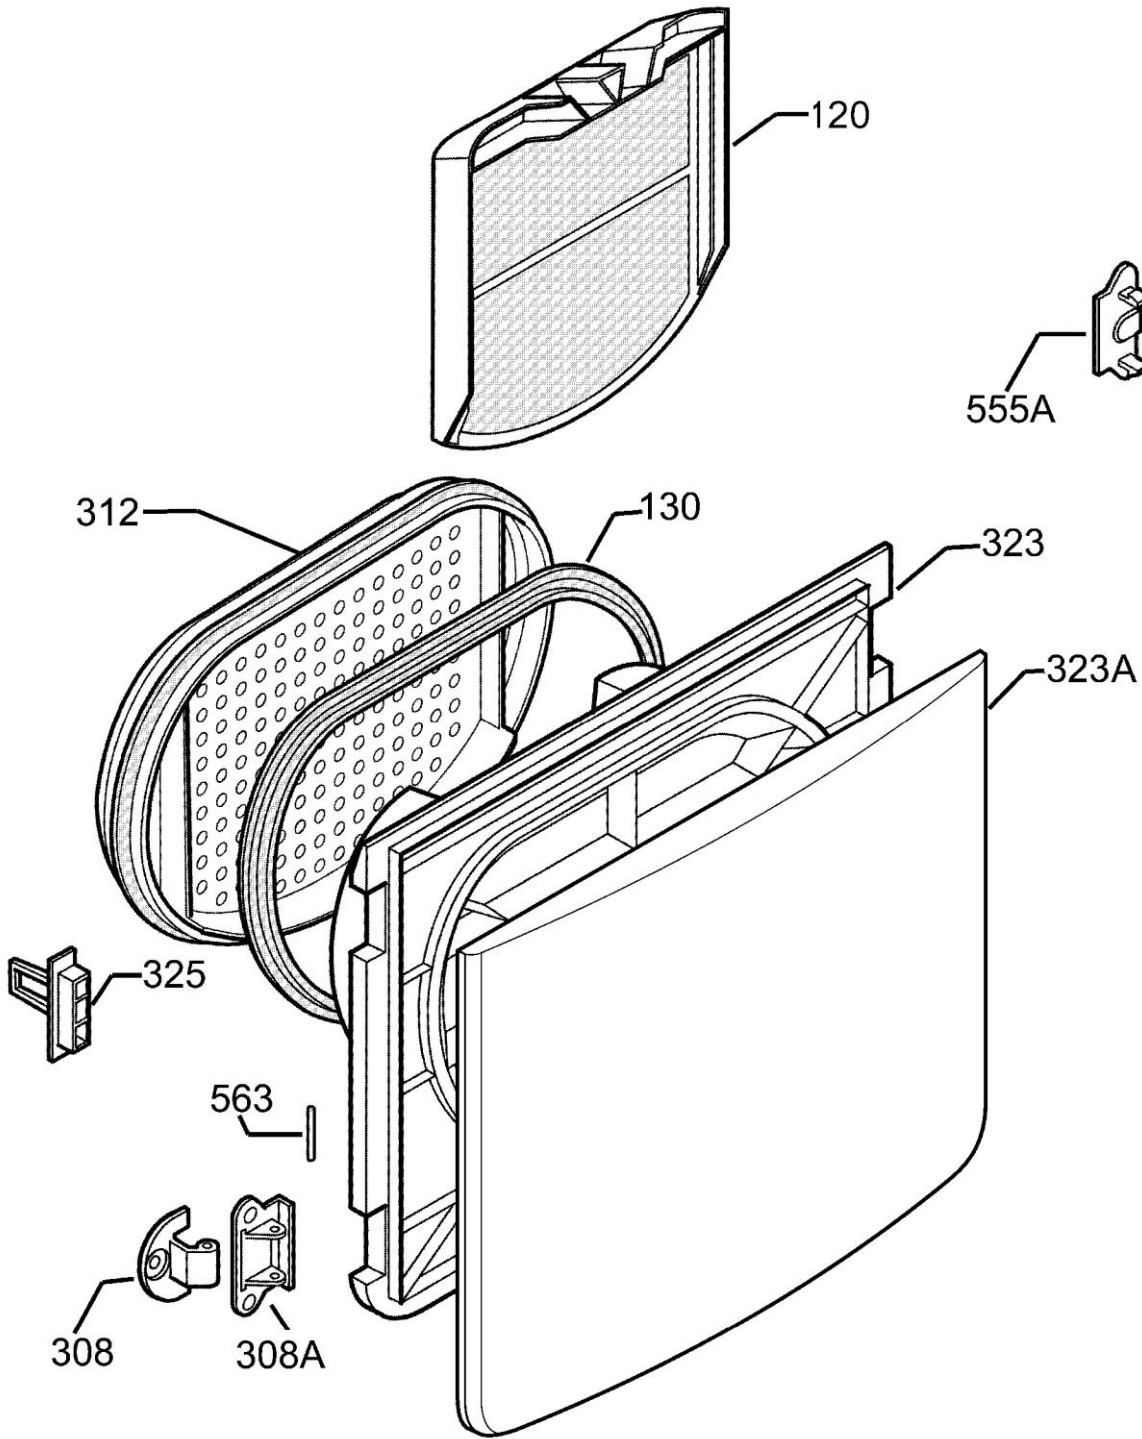

Release Date 08/09

MODEL:

EDC47130W
PNC: 916094532 01

MODEL: EDC47130W

EX. VIEW
FUNCTIONAL ASSEMBLY

9163014204

Item	Part N°	Description	Qty
130	1251142-10/3	Gasket, Front, Large Opening,	1
130B	1251102-22/2	Drum Seal, Back, Cpl.	1
130C	1258379-02/1	Seal, Bearing	1
250	1258356912	Drum,Complete,ENV06(EMZII)	1
253	1258288-10/7	Drive Belt, L=1975H7	1
255A	1250134-11/9	Bearing, Back, Complete	1
262	1256522119	Drum Lifter,ENV06-TC6	3
335	1254235-20/1	Assembly, Roller, Channel Drainage	2
514A	1254250010	Bush, Support, Roller	1
520A	1250232-06/1	Axle Complete	1
523A	1254242-30/6	Fluff Filter, Air Intake	1
531	1240222-12/3	Screw,Fixing,Roller,NEX4	1
550	1255061077	Coat, Bolt, Basket	1
NI	1051185-00/5	Disc,13x18	1

MODEL: EDC47130W

EX. VIEW
CONTROL PANEL ASSEMBLY

Item	Part N°	Description	Qty
500	1325083-01/0	Knob, Programme Selector,ENV06	1
510	1368056006	Control Panel, Silk Screened	1
525	1256673102	Push Button, Start, Pause, Silver	1
525A	1325086708	Push Button,Function,TC5	1
525C	1325091-00/5	Support, Push Button,TC2/3/4/5/6	1
536	1256588-00/3	Diffuser,Env06 Tc3/Tc4/Tc5	1
563	1257385-00/3	Shaft, Selector	1

MODEL: EDC47130W

EX. VIEW
DOOR ASSEMBLY

Item	Part N°	Description	Qty
120	1254246-04/2	Felt Filter, Door, NX4	1
130	1251085-02/1	Sealing, Door, NX4C	1
308	1254454-01/8	Door Hinge	2
308A	1257523009	Stiffening, Door Hinge, Plastic, NX4	2
312	1254245-11/9	Locking Cap, Door, Internal, NX4C	1
323	1251084-04/0	Inner Frame, Door	1
323A	1251083-00/0	A-Frame, Outer Door, NEX4 COND.	1
325	1254263-04/7	Door Catch, NX4	1
555A	1254252-01/6	Decor Plate, Re-Enforcement, Door Hinge, NEX4	2
563	1254248-00/6	Pivot, Door Hinge, NEX4	1