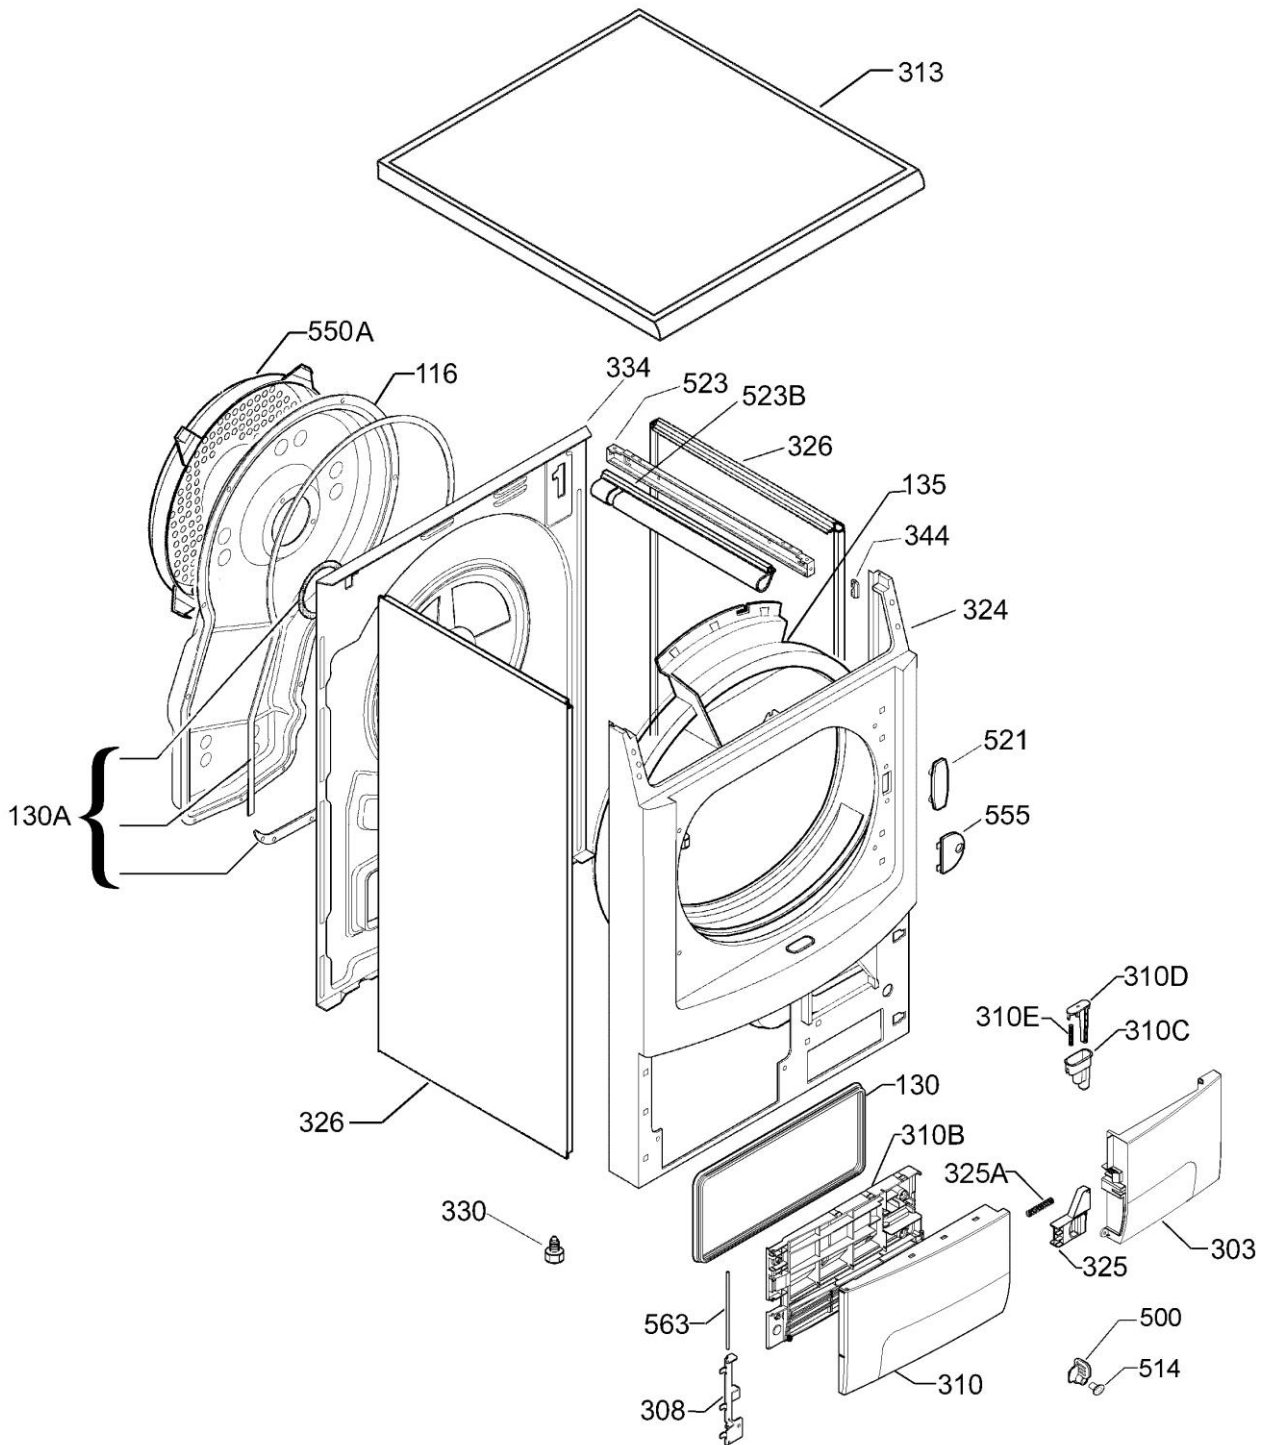

MODEL: EDC47130W

EX. VIEW
CABINET ASSEMBLY

Item	Part N°	Description	Qty
116	1251079-03/2	Bezel,Rearpanel,NEX4CONDROHS	1
130	1257473007	Sealing, Flap, Nx4cond.	1
130A	50277852005	Kit, Back Panel seal,NX4C	1
135	1254360-30/6	Channel Drainage, Air, Front	1
303	1256632-02/5	Plinth,White,ENV06CRM	1
308	1123347-00/5	Hinge, Base, Flap Door	1
310	1256633-02/3	Support, Door, Outer	1
310B	1123346-11/4	Support, Inner Door	1
310C	1123452-00/3	Retainer, Pushbutton	1
310D	1123452-00/3	Push Button, Base	1
310E	1123316-01/8	Pressure Spring	1
313	1256638-02/2	Tabletop,ENV06WHITE	1
324	1364000602	Front Panel, White	1
325	1251093-22/3	Catch,Flap,Nx4aeg	1
325A	1240673-13/5	Spring, Safety, Porthole	1
326	1364006-20/3	Side Panel, Cabinet, White	2
330	1256640-00/2	Adjustable Foot	4
334	1361031105	Assembly, Rear Ppanel,T.B.IRCA0,6mm	1
344	1251111-00/9	Spring Latch, Fixing, Side Panel	1
500	1251068-10/0	Knob,Lock,Tank,NX4	1
514	1254485-10/3	Bush, Knob, Catch ,T.B.	1
521	1254262-00/7	Holecover,Frontpanel,NEX4	1
523	1251075-05/5	Crossbar, Stiffening, Upper	1
523B	1254160-01/1	Bracket,Harness,NEX/4TDC	1
550A	3792679-00/7	Protection,Backpanel,Nexus/4cond.	1
555	1254261-00/9	Decorplate,Hinge,NEX4	2
563	1123311-00/1	Hinge Pin	1
NI	1251139-10/9	Gasket, Cover, Back Panel, L=350N	1
NI	1251139208	Gasket,Cover,Backpanel,Nx4cond.L=1584	1