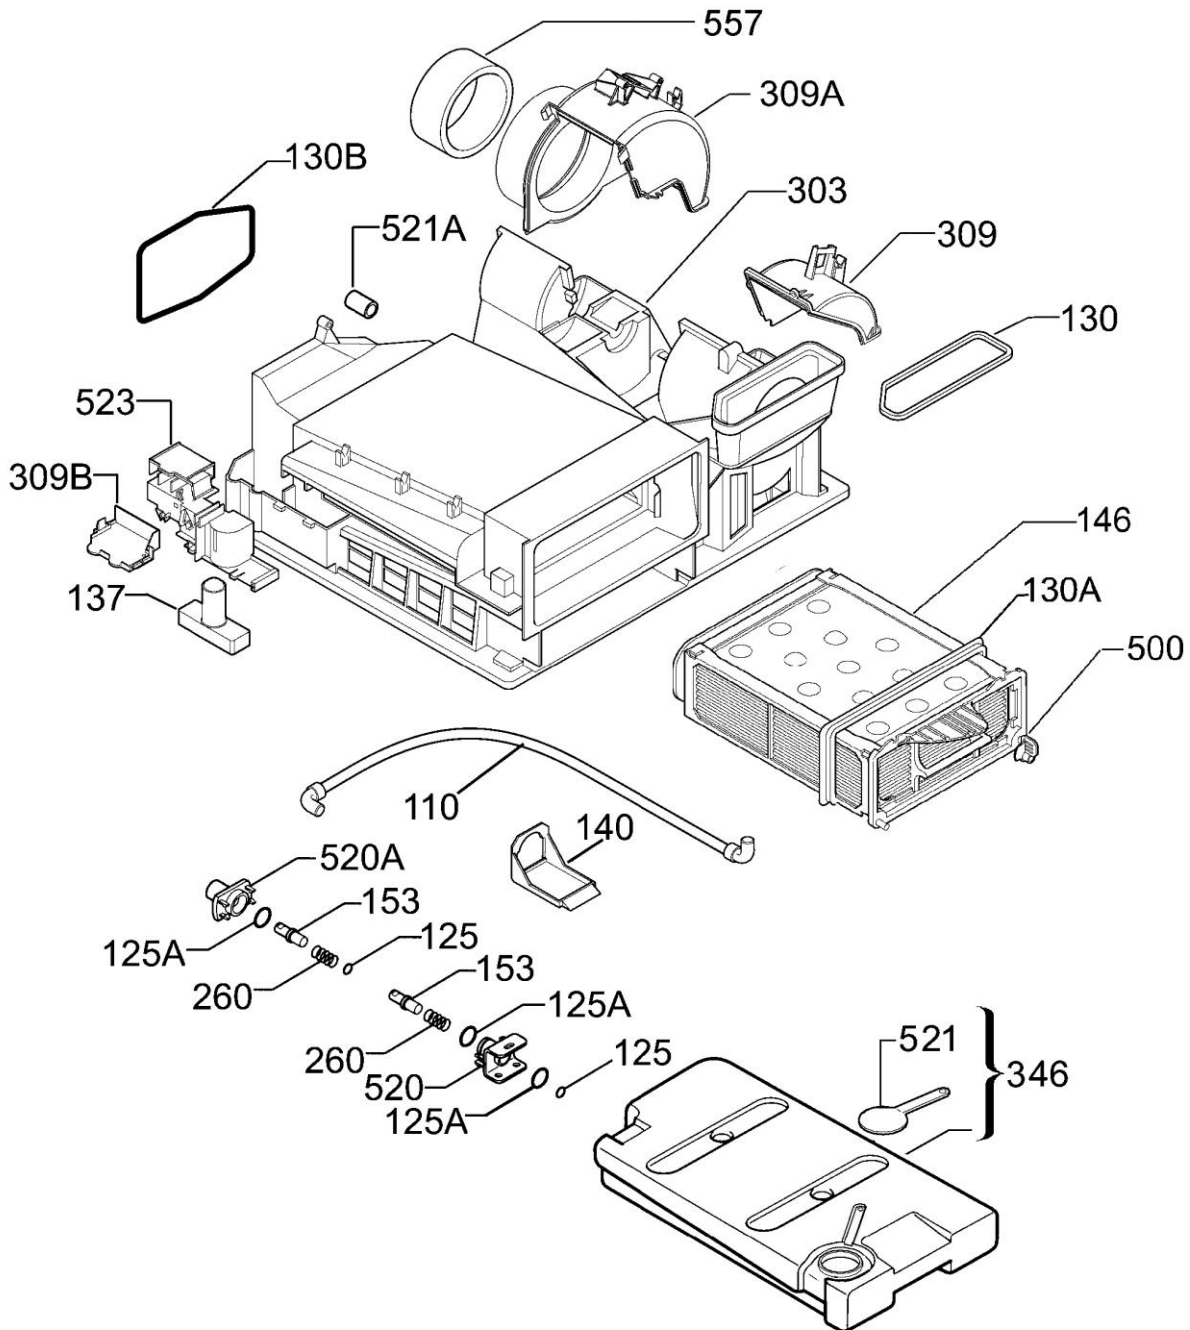

MODEL: EDC47130W

EX. VIEW
CONTROL PANEL ASSEMBLY

Item	Part N°	Description	Qty
500	1325083-01/0	Knob, Programme Selector,ENV06	1
510	1368056006	Control Panel, Silk Screened	1
525	1256673102	Push Button, Start, Pause, Silver	1
525A	1325086708	Push Button,Function,TC5	1
525C	1325091-00/5	Support, Push Button,TC2/3/4/5/6	1
536	1256588-00/3	Diffuser,Env06 Tc3/Tc4/Tc5	1
563	1257385-00/3	Shaft, Selector	1

MODEL: EDC47130W

EX. VIEW
DOOR ASSEMBLY

Item	Part N°	Description	Qty
120	1254246-04/2	Felt Filter, Door, NX4	1
130	1251085-02/1	Sealing, Door, NX4C	1
308	1254454-01/8	Door Hinge	2
308A	1257523009	Stiffening, Door Hinge, Plastic, NX4	2
312	1254245-11/9	Locking Cap, Door, Internal, NX4C	1
323	1251084-04/0	Inner Frame, Door	1
323A	1251083-00/0	A-Frame, Outer Door, NEX4 COND.	1
325	1254263-04/7	Door Catch, NX4	1
555A	1254252-01/6	Decor Plate, Re-Enforcement, Door Hinge, NEX4	2
563	1254248-00/6	Pivot, Door Hinge, NEX4	1