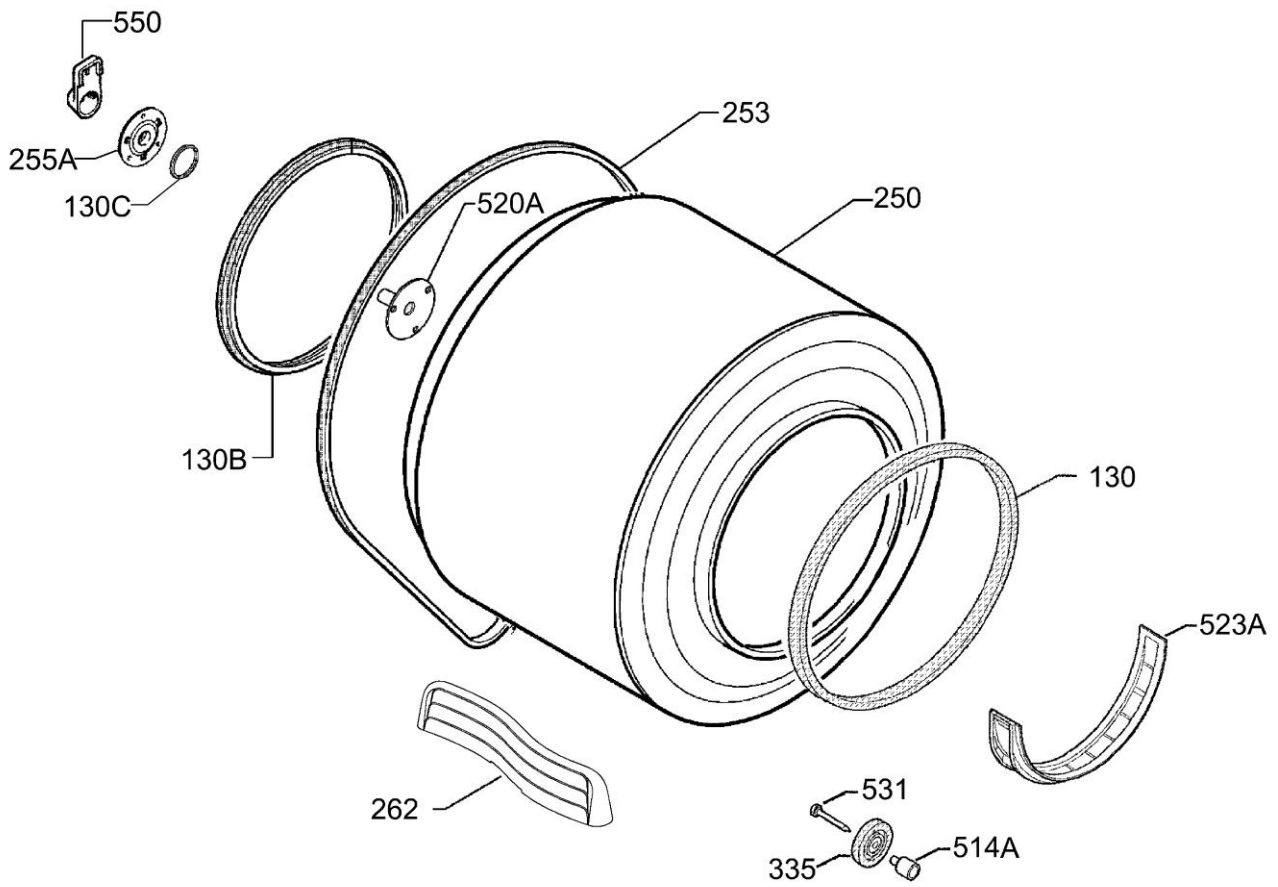

Release Date 08/09

MODEL:

EDC47130W
PNC: 916094532 01

MODEL: EDC47130W

EX. VIEW
FUNCTIONAL ASSEMBLY

9163014204

Item	Part N°	Description	Qty
130	1251142-10/3	Gasket, Front, Large Opening,	1
130B	1251102-22/2	Drum Seal, Back, Cpl.	1
130C	1258379-02/1	Seal, Bearing	1
250	1258356912	Drum,Complete,ENV06(EMZII)	1
253	1258288-10/7	Drive Belt, L=1975H7	1
255A	1250134-11/9	Bearing, Back, Complete	1
262	1256522119	Drum Lifter,ENV06-TC6	3
335	1254235-20/1	Assembly, Roller, Channel Drainage	2
514A	1254250010	Bush, Support, Roller	1
520A	1250232-06/1	Axle Complete	1
523A	1254242-30/6	Fluff Filter, Air Intake	1
531	1240222-12/3	Screw,Fixing,Roller,NEX4	1
550	1255061077	Coat, Bolt, Basket	1
NI	1051185-00/5	Disc,13x18	1

MODEL: EDC47130W

EX. VIEW
CONTROL PANEL ASSEMBLY

Item	Part N°	Description	Qty
500	1325083-01/0	Knob, Programme Selector,ENV06	1
510	1368056006	Control Panel, Silk Screened	1
525	1256673102	Push Button, Start, Pause, Silver	1
525A	1325086708	Push Button,Function,TC5	1
525C	1325091-00/5	Support, Push Button,TC2/3/4/5/6	1
536	1256588-00/3	Diffuser,Env06 Tc3/Tc4/Tc5	1
563	1257385-00/3	Shaft, Selector	1