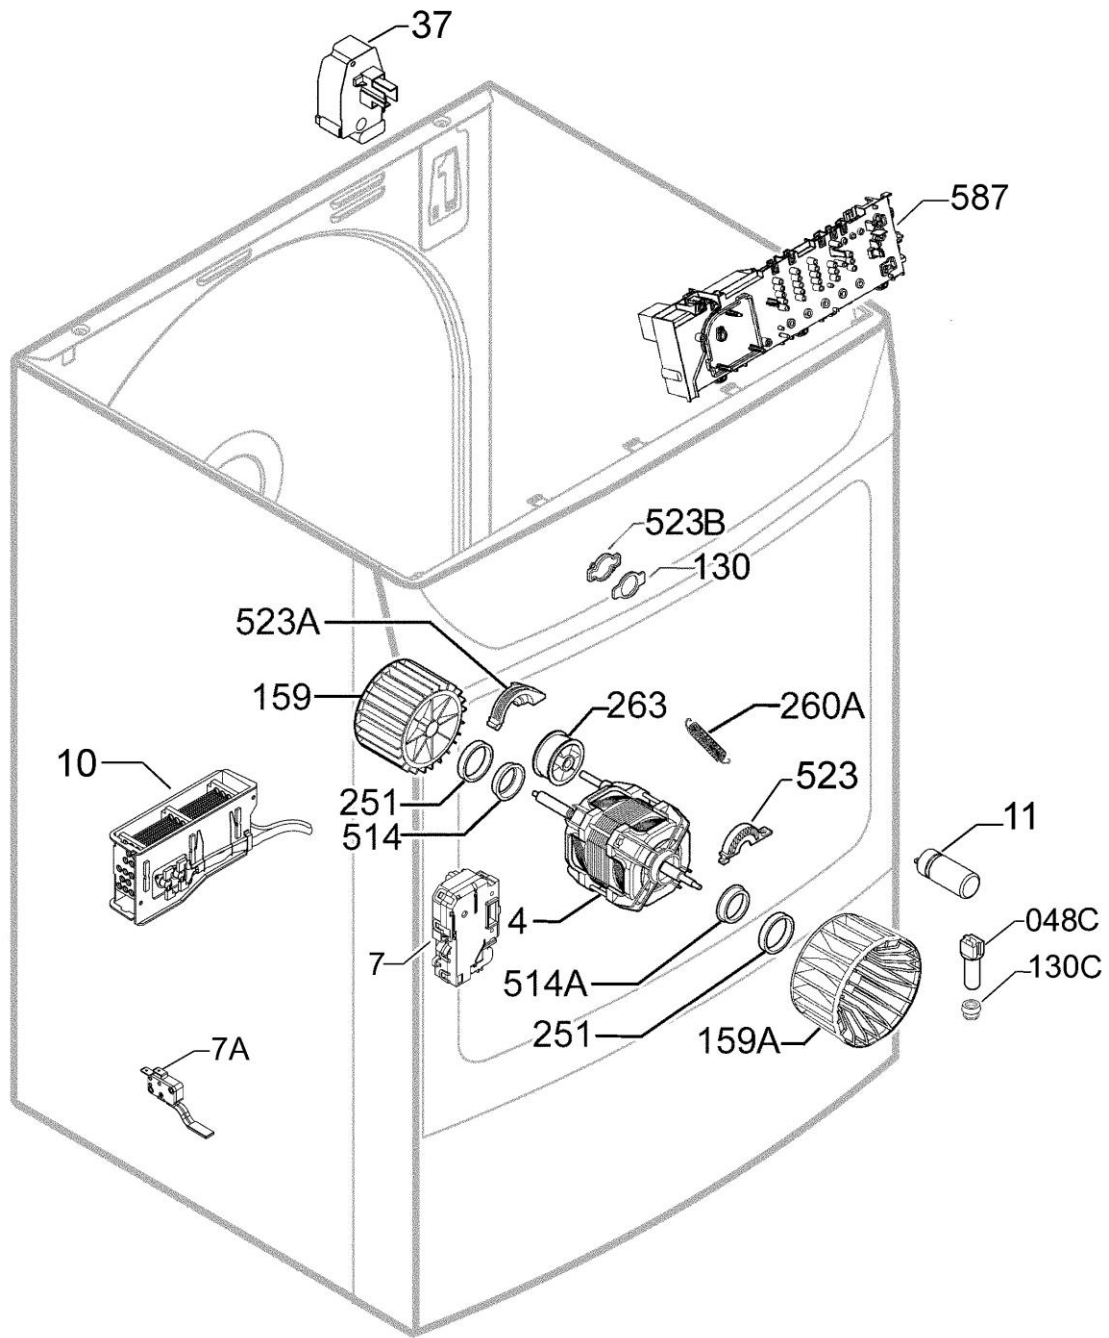

Release Date 08/09

MODEL:

EDC47130W
PNC: 916094532 01

MODEL: EDC47130W

EX. VIEW
FUNCTIONAL ASSEMBLY

9163014204

Item	Part N°	Description	Qty
130	1251142-10/3	Gasket, Front, Large Opening,	1
130B	1251102-22/2	Drum Seal, Back, Cpl.	1
130C	1258379-02/1	Seal, Bearing	1
250	1258356912	Drum,Complete,ENV06(EMZII)	1
253	1258288-10/7	Drive Belt, L=1975H7	1
255A	1250134-11/9	Bearing, Back, Complete	1
262	1256522119	Drum Lifter,ENV06-TC6	3
335	1254235-20/1	Assembly, Roller, Channel Drainage	2
514A	1254250010	Bush, Support, Roller	1
520A	1250232-06/1	Axle Complete	1
523A	1254242-30/6	Fluff Filter, Air Intake	1
531	1240222-12/3	Screw,Fixing,Roller,NEX4	1
550	1255061077	Coat, Bolt, Basket	1
NI	1051185-00/5	Disc,13x18	1

MODEL: EDC47130W

EX. VIEW
ELECTRICAL EQUIPMENT ASSEMBLY

Item	Part N°	Description	Qty
004	3705241176	Main Motor, STACK 35mm & 32mm	1
007	1254253-15/4	Door Lock, EMZ NX4	1
007A	1258513-16/5	Micro Switch, Water	1
010	1257530319	Heating Element,240V 1400+600W IRCA	1
011	1250020-33/4	Capacitor, Motor, 8MF DUCATI	1
037	1254227-14/1	Assembly, Terminal Block,+ GAD ITW	1
048C	1242940-10/2	Sensor	1
130	1258391-10/9	Round Seal, NTC EL.	1
130C	1246644-00/7	Sealing, Temperature Sensor	1
159	1254348-01/2	Fan Blade,Back,NEX4 COND.	1
159A	1254349-01/0	Fan Wheel,Front,NX4 COND	1
251	1251060-00/8	Rubber Damper, Main Motor ,Ø 49,7	1
260A	1258474-01/2	Tension Spring, Motor	1
263	1250125-20/8	Clamping Roller	1
514	1251061-00/6	Bush, Main Motor, White	1
514A	50278238-00/6	Kit,Bush,Motor,NX4C	1
523	1251059-00/0	Fixing Bracket, Main Motor, Front	1
523A	1251058-00/2	Fixing Bracket, Main Motor, Back	1
523B	1258744-20/8	Bracket, NTC Nx4c	1
587	973916094532017	Configured Electronic,ENV06	1
NI	1250124-01/1	Washer	1
NI	3705324501	Harness, Complete	1
NI	1258825-22/1	Power Cable, AUS	1
NI	1123555-00/3	Felt Disc, Axle, Motor	1