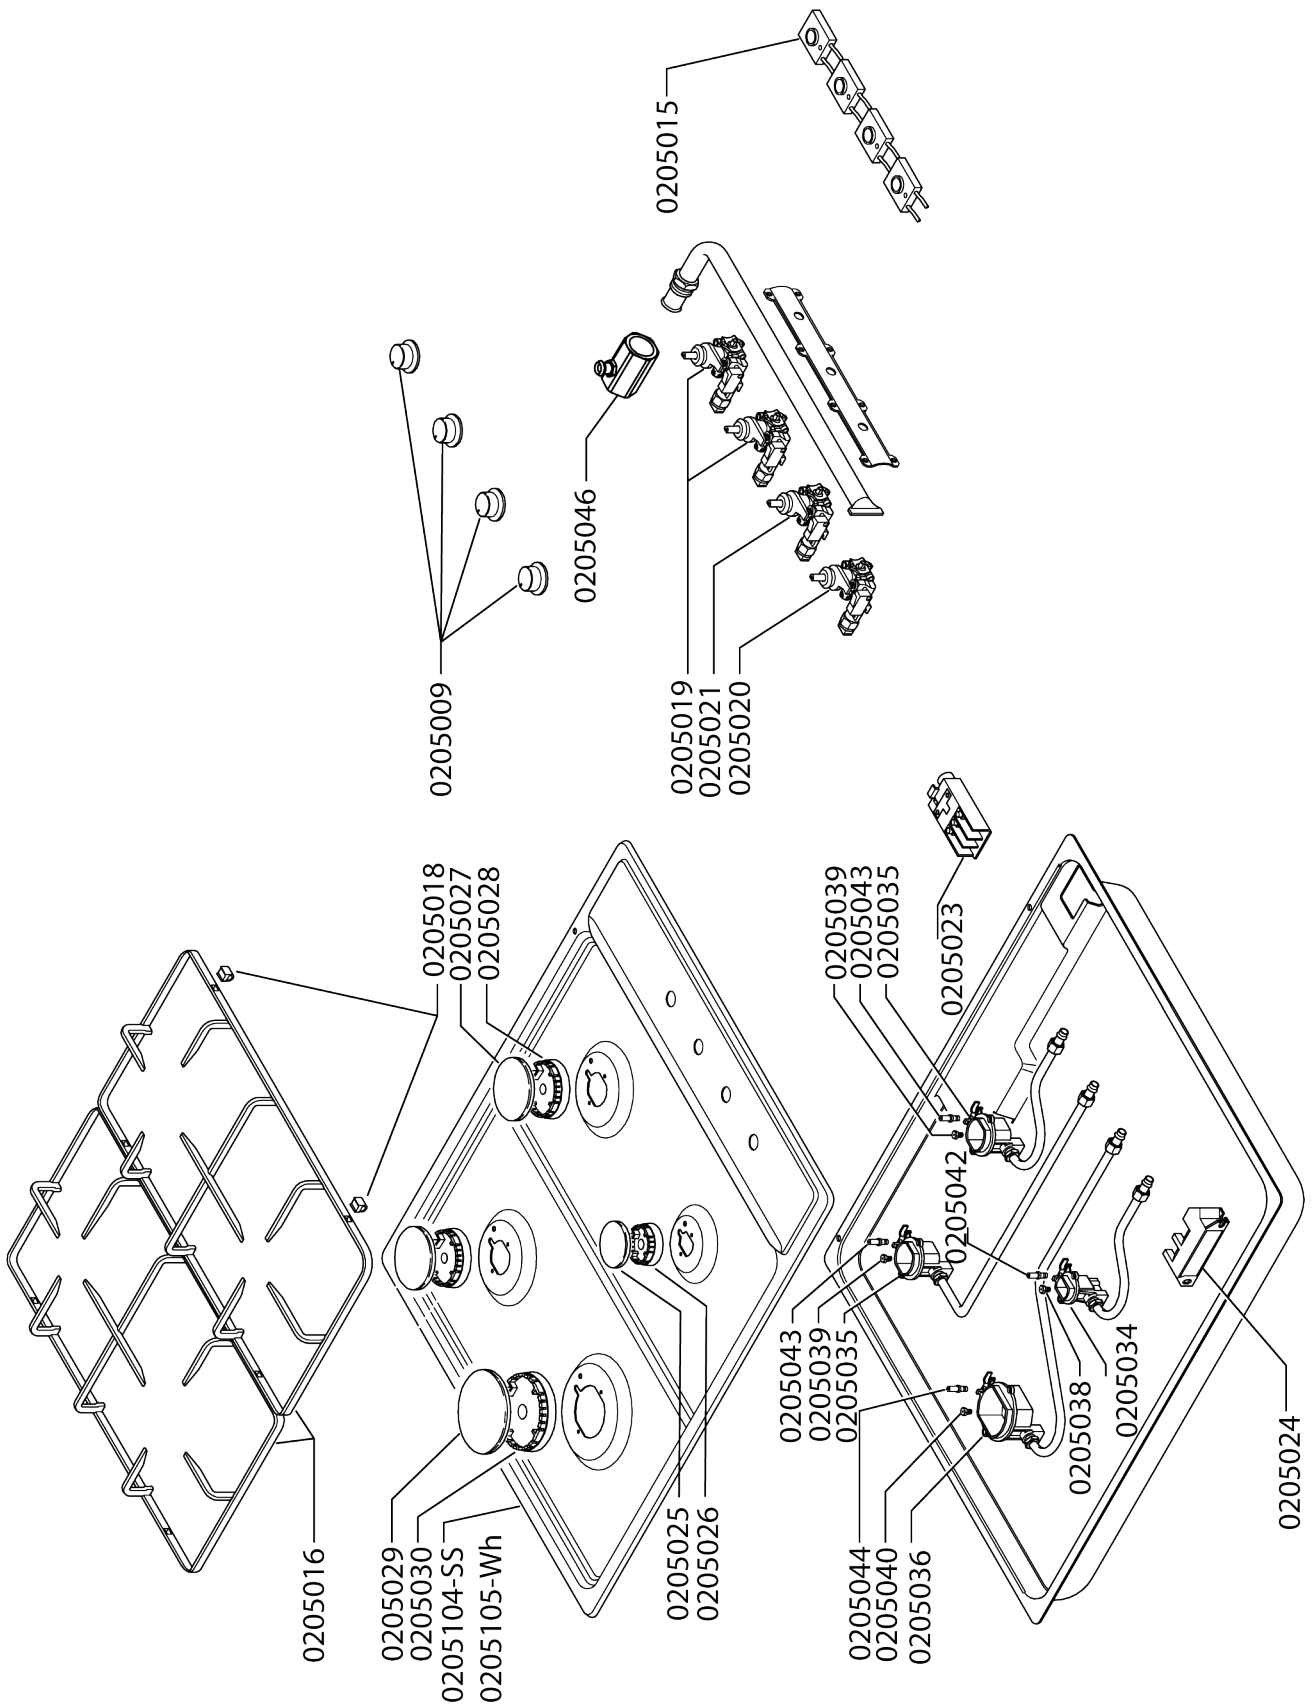

intersource
SOLUTIONS

Service Manual

MODEL: **ZTF-4G**. PRODUCT: **600 GAS HOB**

Disclaimer. The information contained in this service manual is intended for licensed service personnel only.

[intersource.co](https://www.intersource.co)

PART NUMBER	DESCRIPTION
* 0205009	Knobs (black)
0205015	4-Point Microswitch
0205016	Enamel Trivet
0205019	Gas Tap (162C)
0205020	Gas Tap (162B)
0205021	Gas Tap (162G)
* 0205023	Terminal Board (3 pole)
0205024	Ignition Generator
0205025	Aux. Burner Cap
0214192	Aux. Burner Diffuser
0205027	Semi-Rapid Burner Cap
0205028	Semi-Rapid Burner Diffuser
0205029	Rapid Burner Cap
0205030	Rapid Burner Diffuser
0205034	Aux. Burner Cup
0205035	Semi-Rapid Burner Cup
* 0205036	Rapid Burner Cup
0205038	0.54 Gas Jet
0205039	0.73 Gas Jet
0205040	0.94 Gas Jet
0205043	Semi-Rapid Ignition Candle
0205044	Rapid Ignition Candle
0205046	Gas Inspection Point
* 0205104	Cooktop Top (stainless steel)
* 0205105	Cooktop Top (white)
*part no longer available	