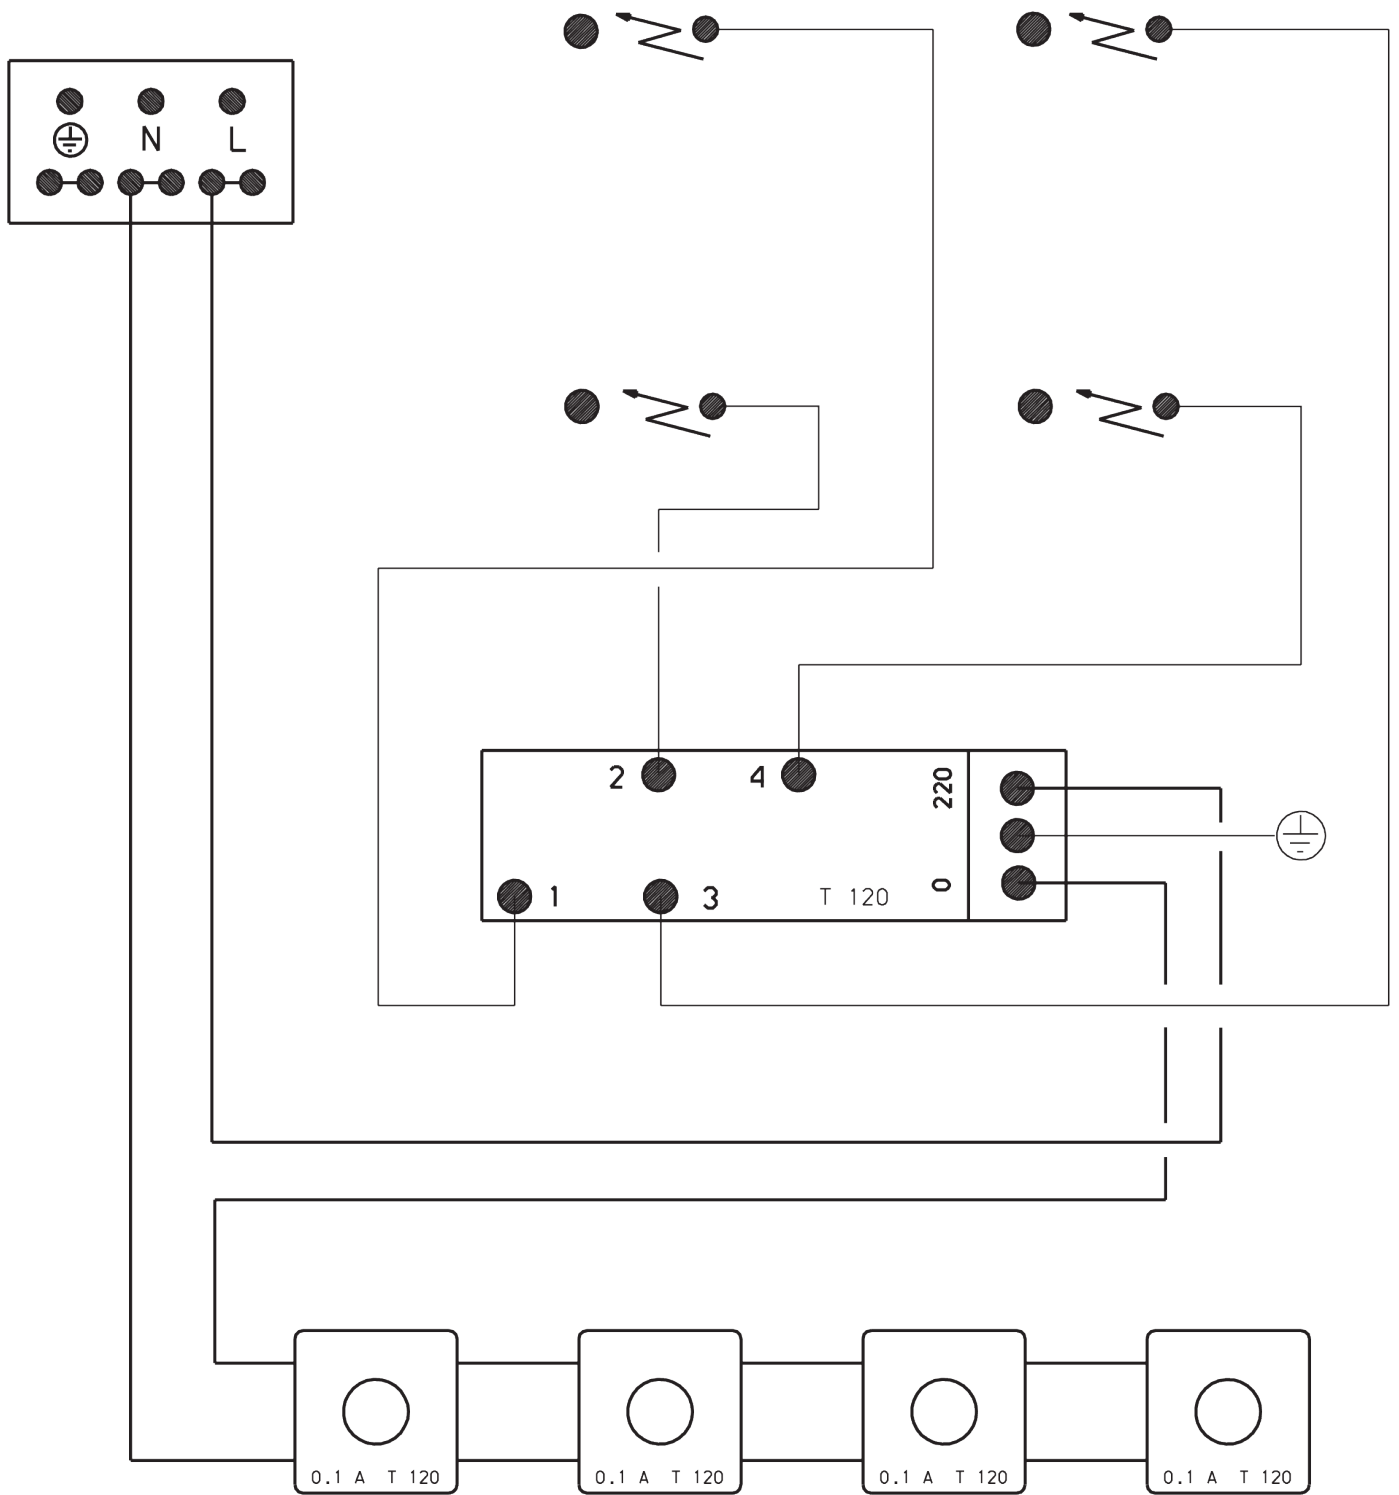

intersource
SOLUTIONS

Service Manual

MODEL: **ZTF-4G**. PRODUCT: **600 GAS HOB**

Disclaimer. The information contained in this service manual is intended for licensed service personnel only.

[intersource.co](https://www.intersource.co)

PART NUMBER	DESCRIPTION
* 0205009	Knobs (black)
0205015	4-Point Microswitch
0205016	Enamel Trivet
0205019	Gas Tap (162C)
0205020	Gas Tap (162B)
0205021	Gas Tap (162G)
* 0205023	Terminal Board (3 pole)
0205024	Ignition Generator
0205025	Aux. Burner Cap
0214192	Aux. Burner Diffuser
0205027	Semi-Rapid Burner Cap
0205028	Semi-Rapid Burner Diffuser
0205029	Rapid Burner Cap
0205030	Rapid Burner Diffuser
0205034	Aux. Burner Cup
0205035	Semi-Rapid Burner Cup
* 0205036	Rapid Burner Cup
0205038	0.54 Gas Jet
0205039	0.73 Gas Jet
0205040	0.94 Gas Jet
0205043	Semi-Rapid Ignition Candle
0205044	Rapid Ignition Candle
0205046	Gas Inspection Point
* 0205104	Cooktop Top (stainless steel)
* 0205105	Cooktop Top (white)
*part no longer available	