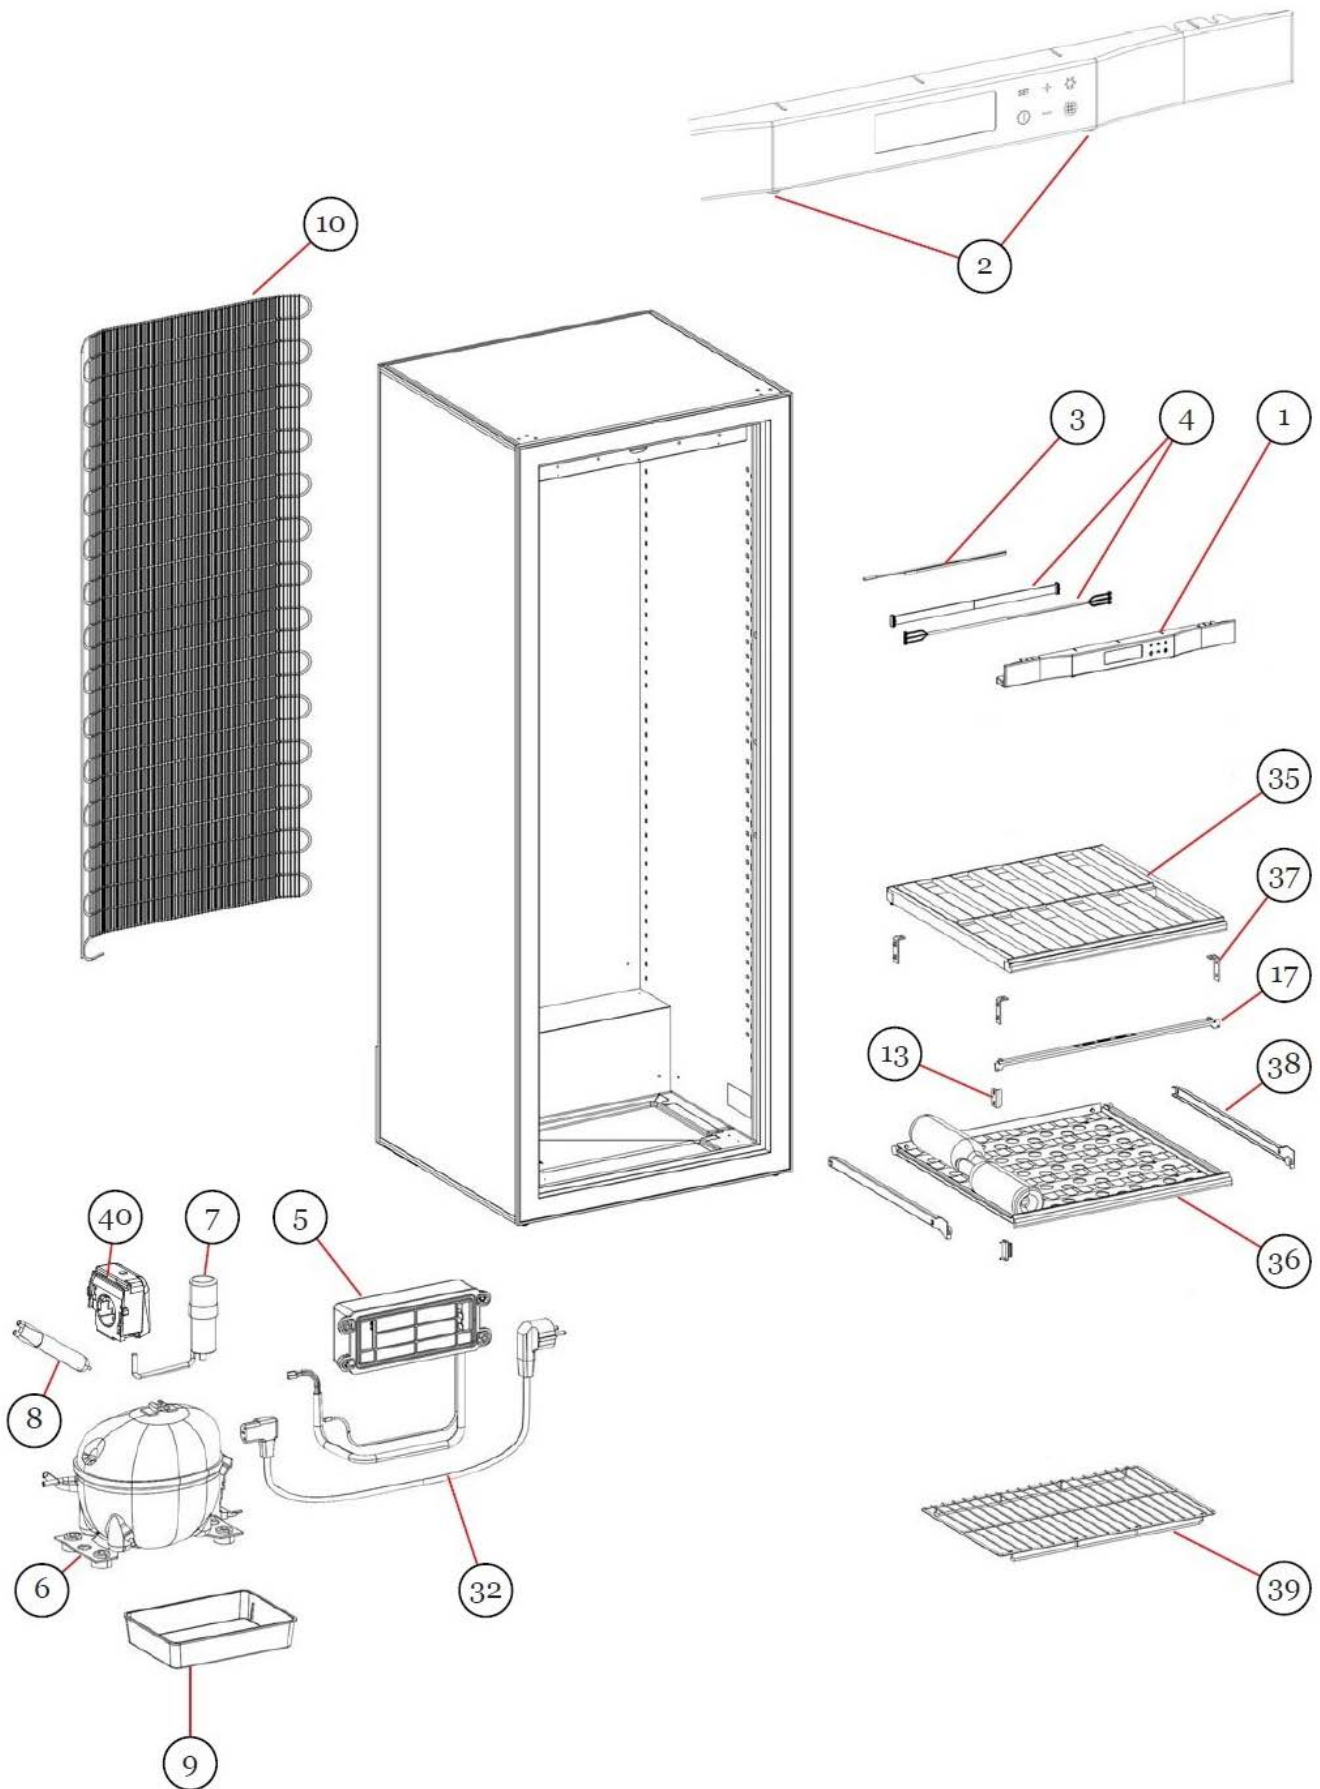

PNC: 956003552

TERMV3GLBA

PNC: 956003553

ITEM	PART NUMBER	DESCRIPTION	QTY
1	TCOPRESV31TC	PCB, Control Board - 1t °C Prestige V3	1
2	TKITLEDPRESV3	Led. Set Of 2 - Tt Prestige V3	1
3	TSONPRESV31T	Sensor, Temperature - 1t Prestige V3	1
4	TFAIBOPUPRESV3	Harness, Electrical - Mb Control Board	1
5	TBOPUPRESV3	PCB, Mother Board Including Wires	1
6	TC2R60050	Compressor, 220-240V/50Hz R600a	1
7	TCODEC2R60050	Capacitor, Starting - Emz32clc	1
8	TDESHY	Drier, Filter – 6.5mm	1
9	TBACPRESV3	Tray, Water Drip	1
10	TCON28GM	Condenser, 28 Wires (Large Model)	1
13	TPATPRESV3	Receiver, Lock - Sd Gd Prestige V3	1
# 17	TRAIDPRESV3	Bar, Brassing (Large Model)	1
## 35	AXUHT	Shelf, Storage	X
* 36	ACUPHT	Shelf, Sliding	14
** 37	TSUPAXUHT	Brackets, Set Of 4 - For Storage Shelf Axuht	X
38	TGUIACUPHT	Rail, Shelf - Acupht	1
39	TCLFIPRESV3	Shelf, Bottom Grid - Prestige V3	1
40	TKLIEMZ32220	Relay, Kit Klixon - Emz32 220v/50hz	1
N/I	TKITRFID	Sensor, Door	1

Any model number NOT ending with “FSS” has 1 only rail.

Any model number NOT ending with “FSS” has 3x storage & 3x sliding shelves.

* Any model number ending with “FSS” has sliding shelves only.

** Any model number NOT ending with “FSS” has 3 sets of 4 brackets.