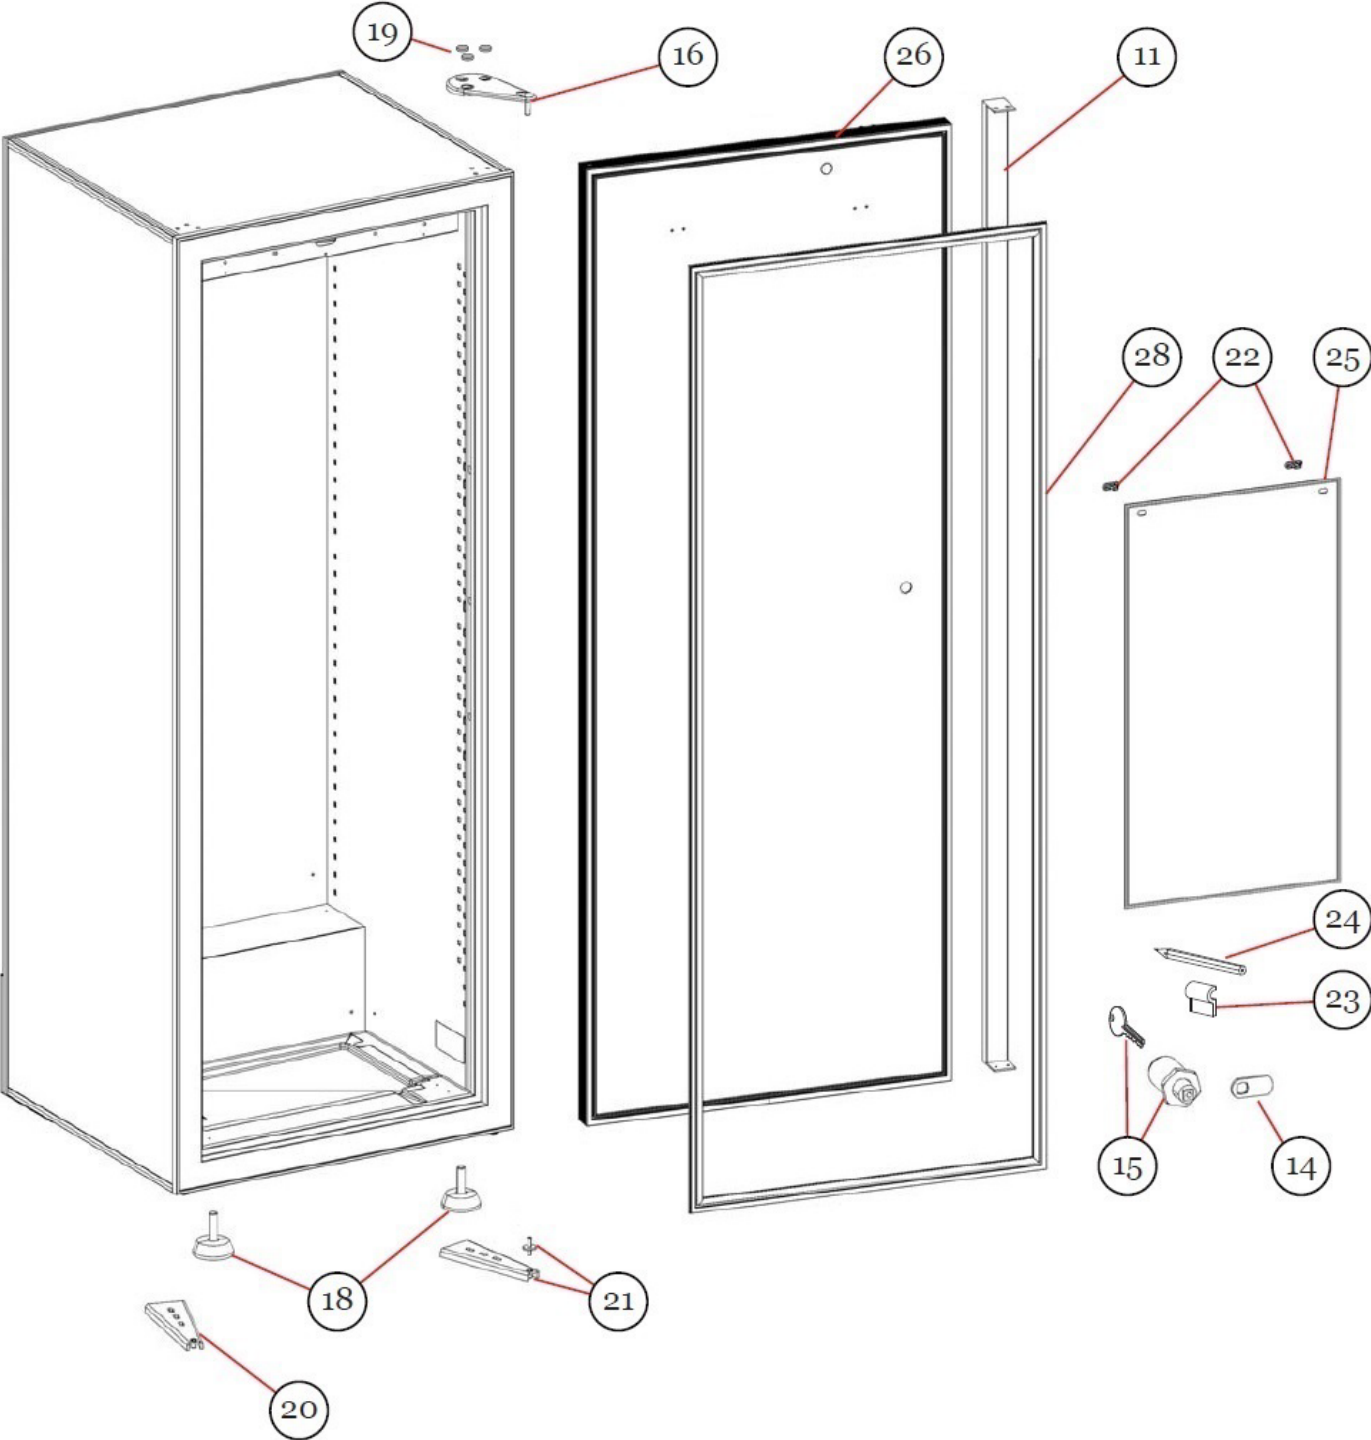

PNC: 956003552

TERMV3GLBA

PNC: 956003553

ITEM	PART NUMBER	DESCRIPTION	QTY
1	TCOPRESV31TC	PCB, Control Board - 1t °C Prestige V3	1
2	TKITLEDPRESV3	Led. Set Of 2 - Tt Prestige V3	1
3	TSONPRESV31T	Sensor, Temperature - 1t Prestige V3	1
4	TFAIBOPUPRESV3	Harness, Electrical - Mb Control Board	1
5	TBOPUPRESV3	PCB, Mother Board Including Wires	1
6	TC2R60050	Compressor, 220-240V/50Hz R600a	1
7	TCODEC2R60050	Capacitor, Starting - Emz32clc	1
8	TDESHY	Drier, Filter – 6.5mm	1
9	TBACPRESV3	Tray, Water Drip	1
10	TCON28GM	Condenser, 28 Wires (Large Model)	1
13	TPATPRESV3	Receiver, Lock - Sd Gd Prestige V3	1
# 17	TRAIDPRESV3	Bar, Brassing (Large Model)	1
## 35	AXUHT	Shelf, Storage	X
* 36	ACUPHT	Shelf, Sliding	14
** 37	TSUPAXUHT	Brackets, Set Of 4 - For Storage Shelf Axuht	X
38	TGUIACUPHT	Rail, Shelf - Acupht	1
39	TCLFIPRESV3	Shelf, Bottom Grid - Prestige V3	1
40	TKLIEMZ32220	Relay, Kit Klixon - Emz32 220v/50hz	1
N/I	TKITRFID	Sensor, Door	1

Any model number NOT ending with “FSS” has 1 only rail.

Any model number NOT ending with “FSS” has 3x storage & 3x sliding shelves.

* Any model number ending with “FSS” has sliding shelves only.

** Any model number NOT ending with “FSS” has 3 sets of 4 brackets.