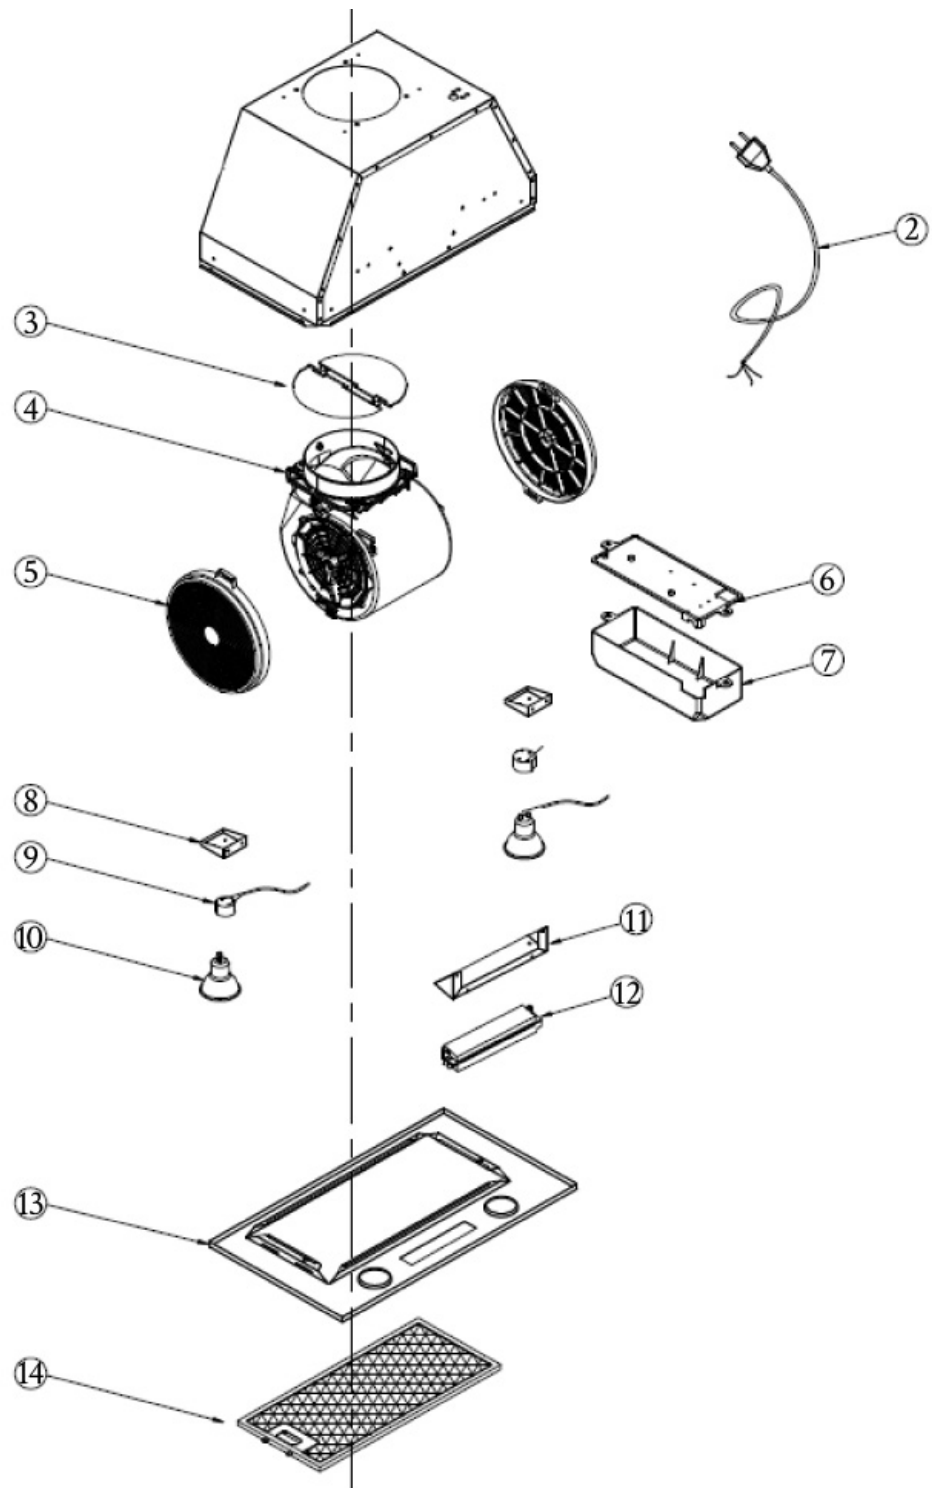

SERVICE

M A N U A L

UNDERMOUNT RANGEHOODS

VRUX52A1 & VRUX75A1

Disclaimer

The information contained in this Service Manual is intended for licensed service personnel only.

EXPLODED VIEW

PARTS LIST

ID	PART NUMBER	DESCRIPTION
2	2306011.501	Power Cord with 10A Plug
3	2306011.401	Non-Return Flaps
4	2306011.002	Motor Assembly
5	2306011.005	Carbon Filter (2) - circular - set of 2 (optional)
6-7	2306011.503	PCB box
9	2306011.506	Lamp Socket
10	2306011.507	40W Halogen Light GU10
12	2306011.505	Slide Switch
13	2306012.101	Panel (750mm)
13	2306011.101	Panel (520mm)
14	2306012.001	750mm Aluminium Panel Filter (1) -rectangular- single
14	2306011.001	520mm Aluminium Panel Filter (1) -rectangular- single

WIRING DIAGRAM

CONTACT

Version 1.2

We are committed to ongoing research and development. Every effort has been made to ensure all information in the service manual is correct at time of going to print. Dimensions should be used as a reference only and actual dimensions should be taken from the physical product.