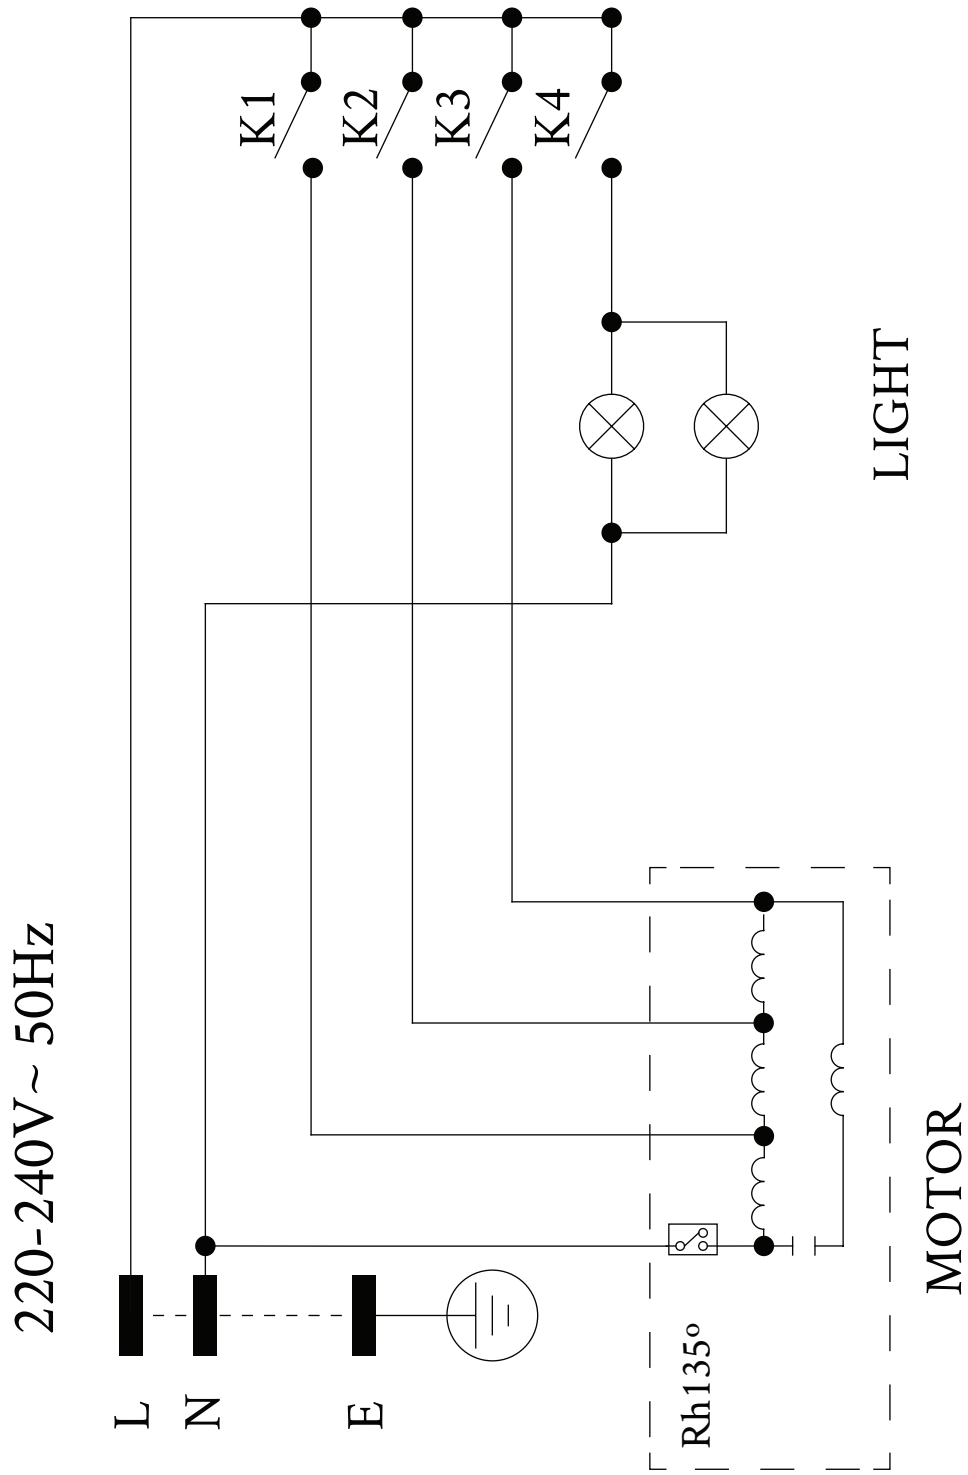

SERVICE

M A N U A L

UNDERMOUNT RANGEHOODS

VRUX52A1 & VRUX75A1

Disclaimer

The information contained in this Service Manual is intended for licensed service personnel only.

EXPLODED VIEW

PARTS LIST

ID	PART NUMBER	DESCRIPTION
2	2306011.501	Power Cord with 10A Plug
3	2306011.401	Non-Return Flaps
4	2306011.002	Motor Assembly
5	2306011.005	Carbon Filter (2) - circular - set of 2 (optional)
6-7	2306011.503	PCB box
9	2306011.506	Lamp Socket
10	2306011.507	40W Halogen Light GU10
12	2306011.505	Slide Switch
13	2306012.101	Panel (750mm)
13	2306011.101	Panel (520mm)
14	2306012.001	750mm Aluminium Panel Filter (1) -rectangular- single
14	2306011.001	520mm Aluminium Panel Filter (1) -rectangular- single

WIRING DIAGRAM

CONTACT

Version 1.2

We are committed to ongoing research and development. Every effort has been made to ensure all information in the service manual is correct at time of going to print. Dimensions should be used as a reference only and actual dimensions should be taken from the physical product.