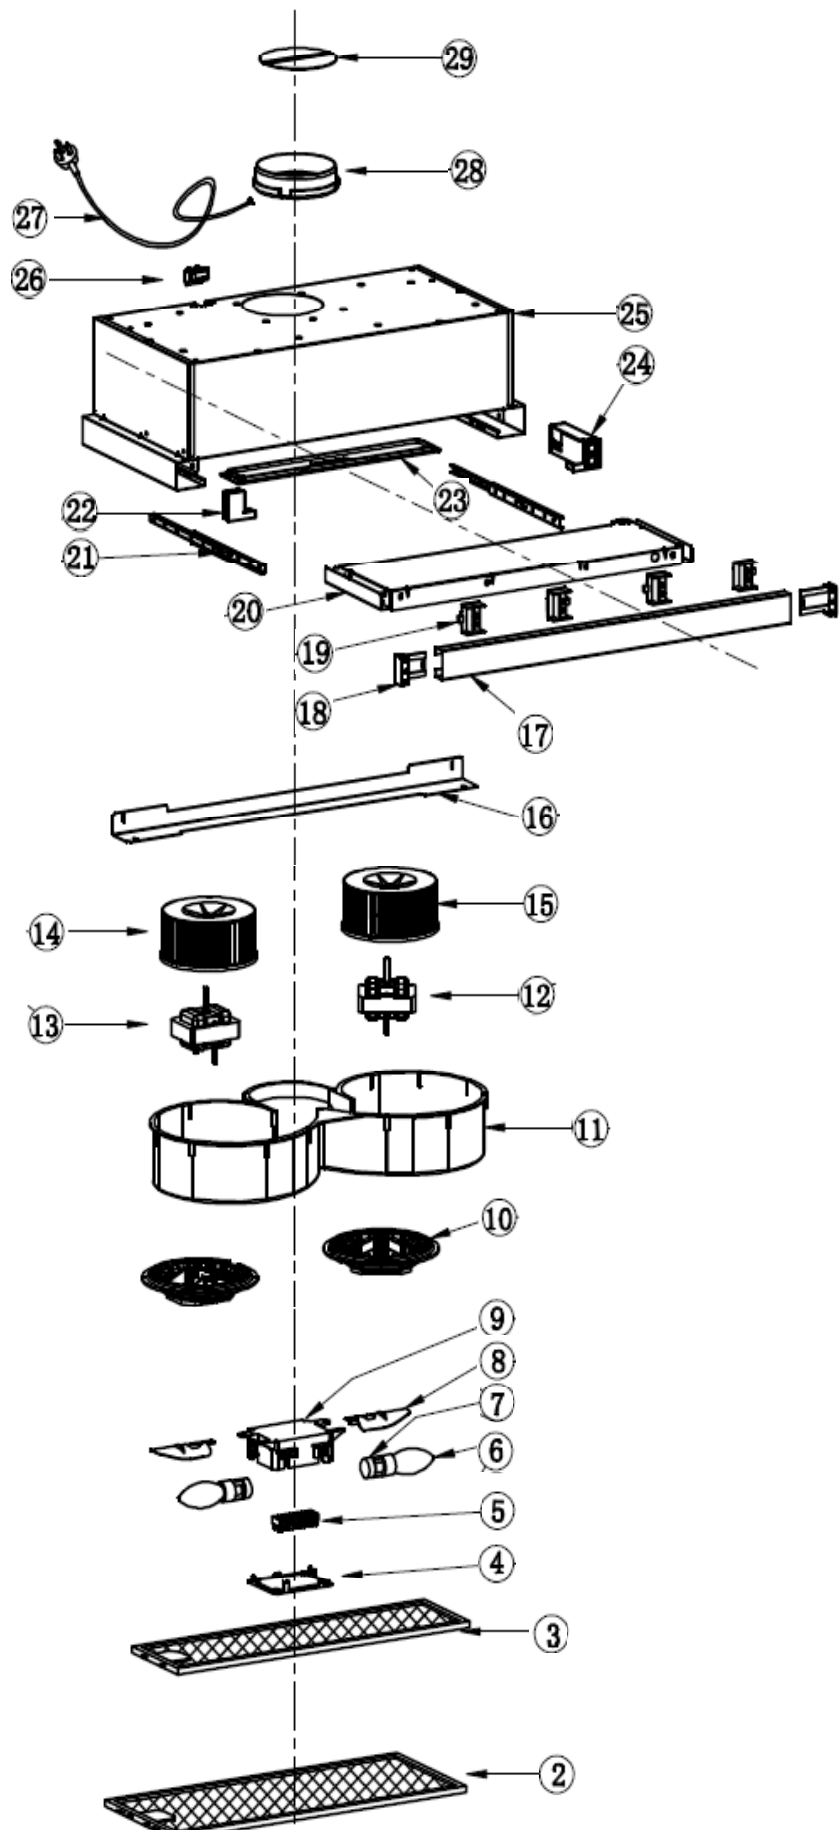

SERVICE

M A N U A L

SLIDEOUT RANGEHOODS

VRSX60A1

Disclaimer

The information contained in this Service Manual is intended for licensed service personnel only.

EXPLODED VIEW

PARTS LIST

ID	PART NUMBER	DESCRIPTION
2	2306010.001	600mm Outer Aluminium Panel Filter (1) -rectangular - single
3	2306010.002	600mm Inner Aluminium Panel Filter (1) -rectangular - single
6	2306010.501	Halogen Lamp E14
7	2306010.502	Lamp Holder
8	2306010.101	Reflector
9	2306010.508	Connection Box
10	2306010.401	Motor Cover
12	2306010.509	Motor (right) -100W
13	2306010.510	Motor (left) - 100W
14	2306010.402	Impeller (left)
15	2306010.403	Impeller (right)
16	2306010.102	Filler
18	2399407	Side Cap for Front Rail (40mm)
18	2399408	Side Cap for Front Rail (80mm)
19	2399405	Black Plastic Connect Clip (40mm)
19	2399406	Black Plastic Connect Clip (80mm)
17-19	2306010.003	40mm Front Rail (* optional)
17-19	2306010.006	80mm Front Rail
21	2306010.004	Runner
22	2306010.404	Left Panel Sealed Cap
23	2306010.405	Lamp Diffuser
24	2306010.511	Rocking Switch
26	2306010.406	Power Cord Clamp
27	2306010.512	Flexible Power Cord
28	2306010.407	Outlet Adaptor
29	2306010.408	Non-Return Flap
*	2306011.005	Carbon Filter (2) - circular - set of 2 (* optional)

WIRING DIAGRAM

CONTACT

Version 1.3

We are committed to ongoing research and development. Every effort has been made to ensure all information in the service manual is correct at time of going to print. Dimensions should be used as a reference only and actual dimensions should be taken from the physical product.