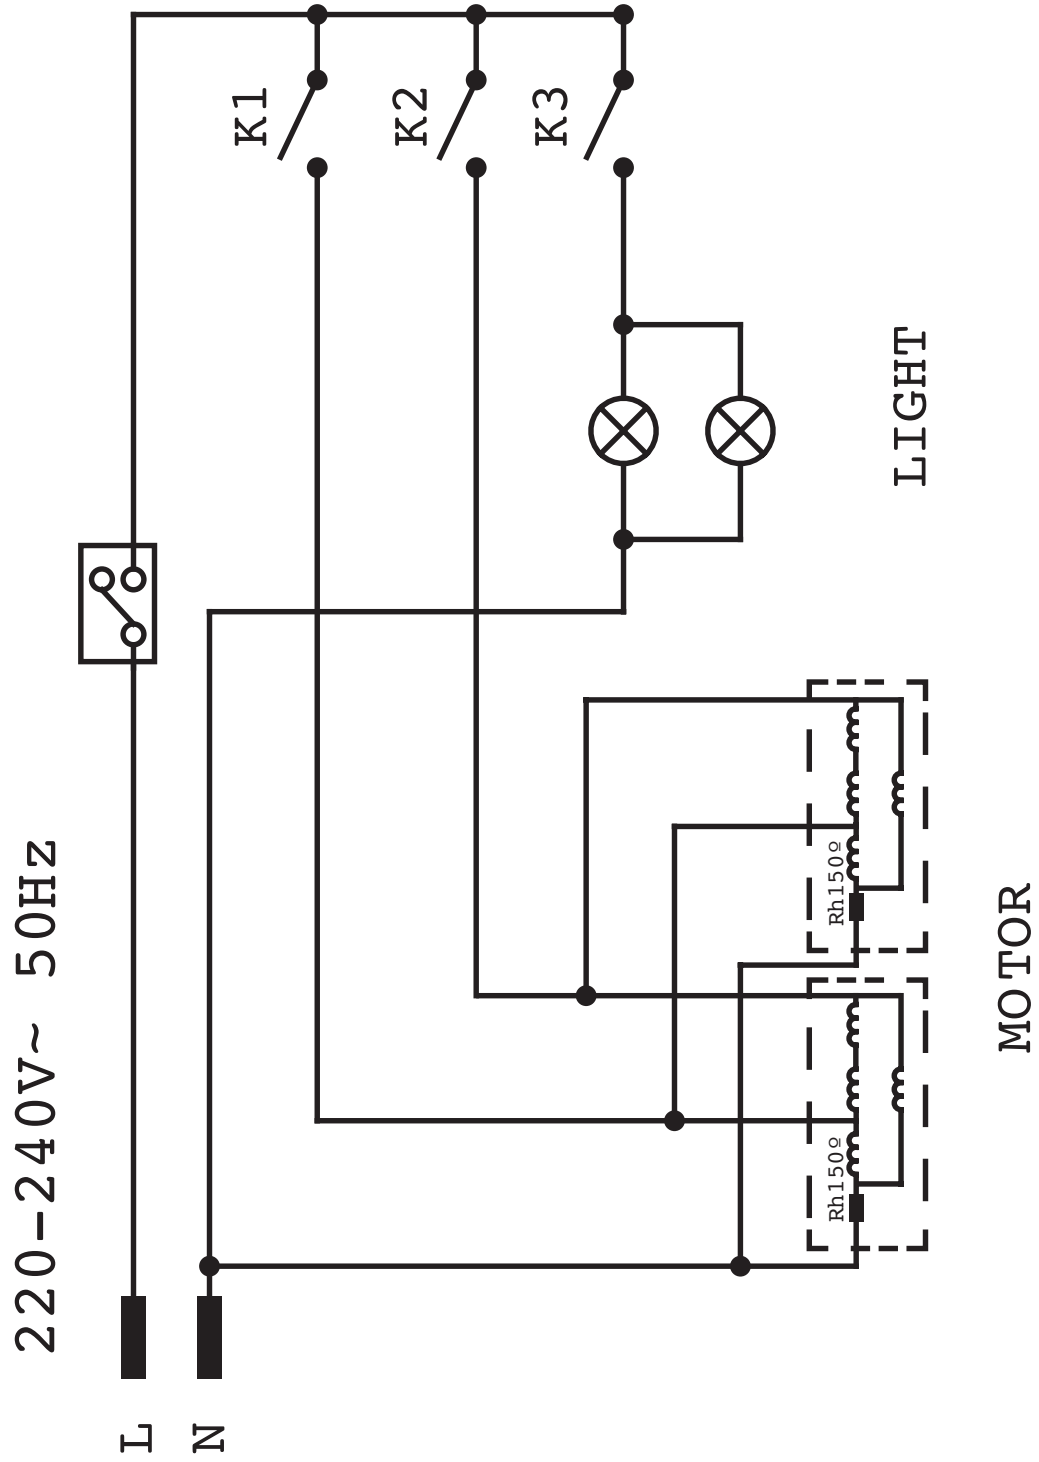

SERVICE

M A N U A L

SLIDEOUT RANGEHOODS

VRSX60A1

Disclaimer

The information contained in this Service Manual is intended for licensed service personnel only.

EXPLODED VIEW

PARTS LIST

ID	PART NUMBER	DESCRIPTION
2	2306010.001	600mm Outer Aluminium Panel Filter (1) -rectangular - single
3	2306010.002	600mm Inner Aluminium Panel Filter (1) -rectangular - single
6	2306010.501	Halogen Lamp E14
7	2306010.502	Lamp Holder
8	2306010.101	Reflector
9	2306010.508	Connection Box
10	2306010.401	Motor Cover
12	2306010.509	Motor (right) -100W
13	2306010.510	Motor (left) - 100W
14	2306010.402	Impeller (left)
15	2306010.403	Impeller (right)
16	2306010.102	Filler
18	2399407	Side Cap for Front Rail (40mm)
18	2399408	Side Cap for Front Rail (80mm)
19	2399405	Black Plastic Connect Clip (40mm)
19	2399406	Black Plastic Connect Clip (80mm)
17-19	2306010.003	40mm Front Rail (* optional)
17-19	2306010.006	80mm Front Rail
21	2306010.004	Runner
22	2306010.404	Left Panel Sealed Cap
23	2306010.405	Lamp Diffuser
24	2306010.511	Rocking Switch
26	2306010.406	Power Cord Clamp
27	2306010.512	Flexible Power Cord
28	2306010.407	Outlet Adaptor
29	2306010.408	Non-Return Flap
*	2306011.005	Carbon Filter (2) - circular - set of 2 (* optional)

WIRING DIAGRAM

CONTACT

Version 1.3

We are committed to ongoing research and development. Every effort has been made to ensure all information in the service manual is correct at time of going to print. Dimensions should be used as a reference only and actual dimensions should be taken from the physical product.