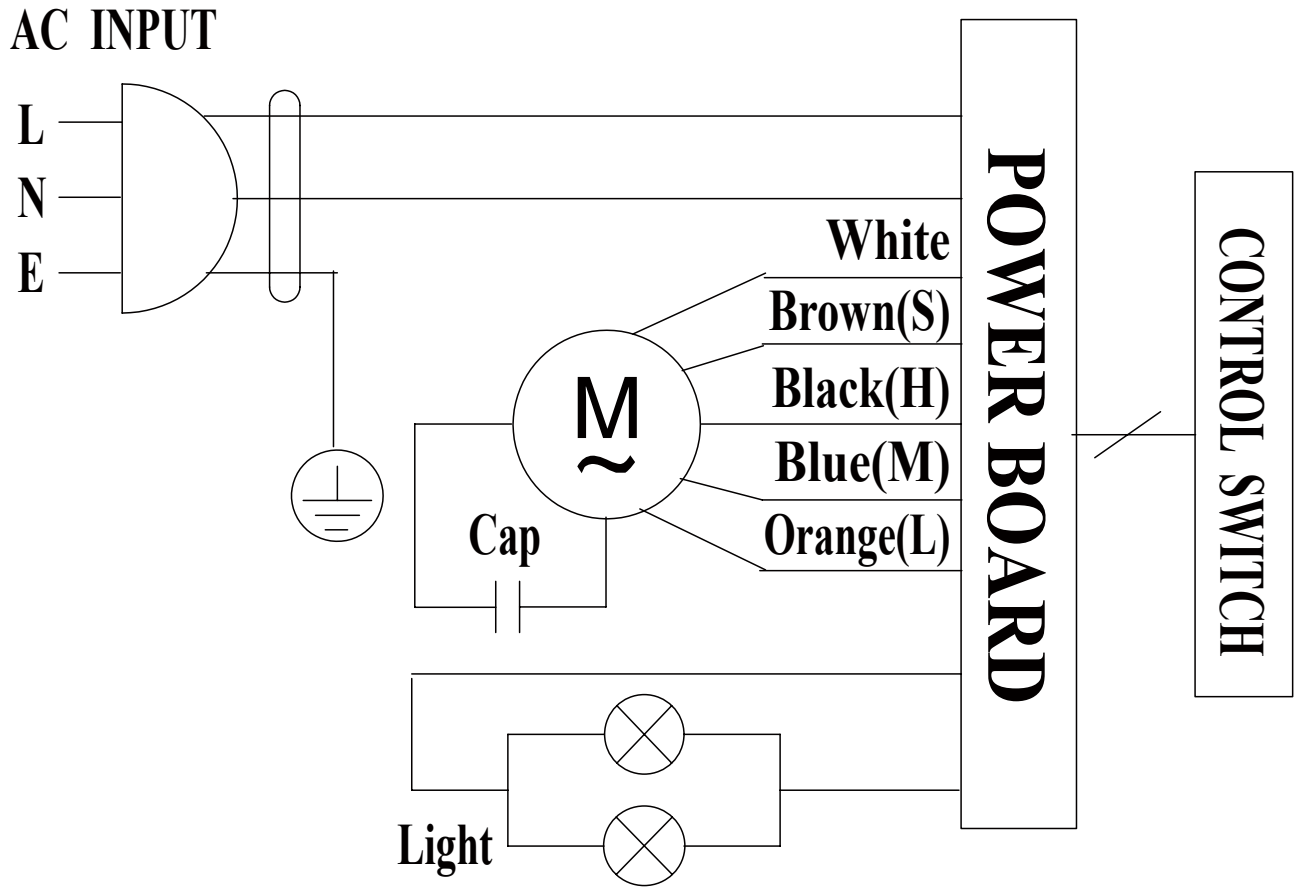

PARTS LIST

Item	ISS CODE	DESCRIPTION
1	2399900	900mm - Aluminium Panel Filter (1)
1	2399901	600mm - Aluminium Panel Filter (1)
4	2399500	Control Board
5	2399506	Capacitor
8,9,10	2399508	Push Buttons Assembly
13	2399100	Bottom Chimney Cover
15	2399101	Top Chimney Cover
16	2399509	Power Cord with Plug
19	2399504	LED Light - 1.5W with cord & connector
22	2399505	Fan assembly
* sold separately	2399906	Round Carbon Filters (2)

WIRING DIAGRAM