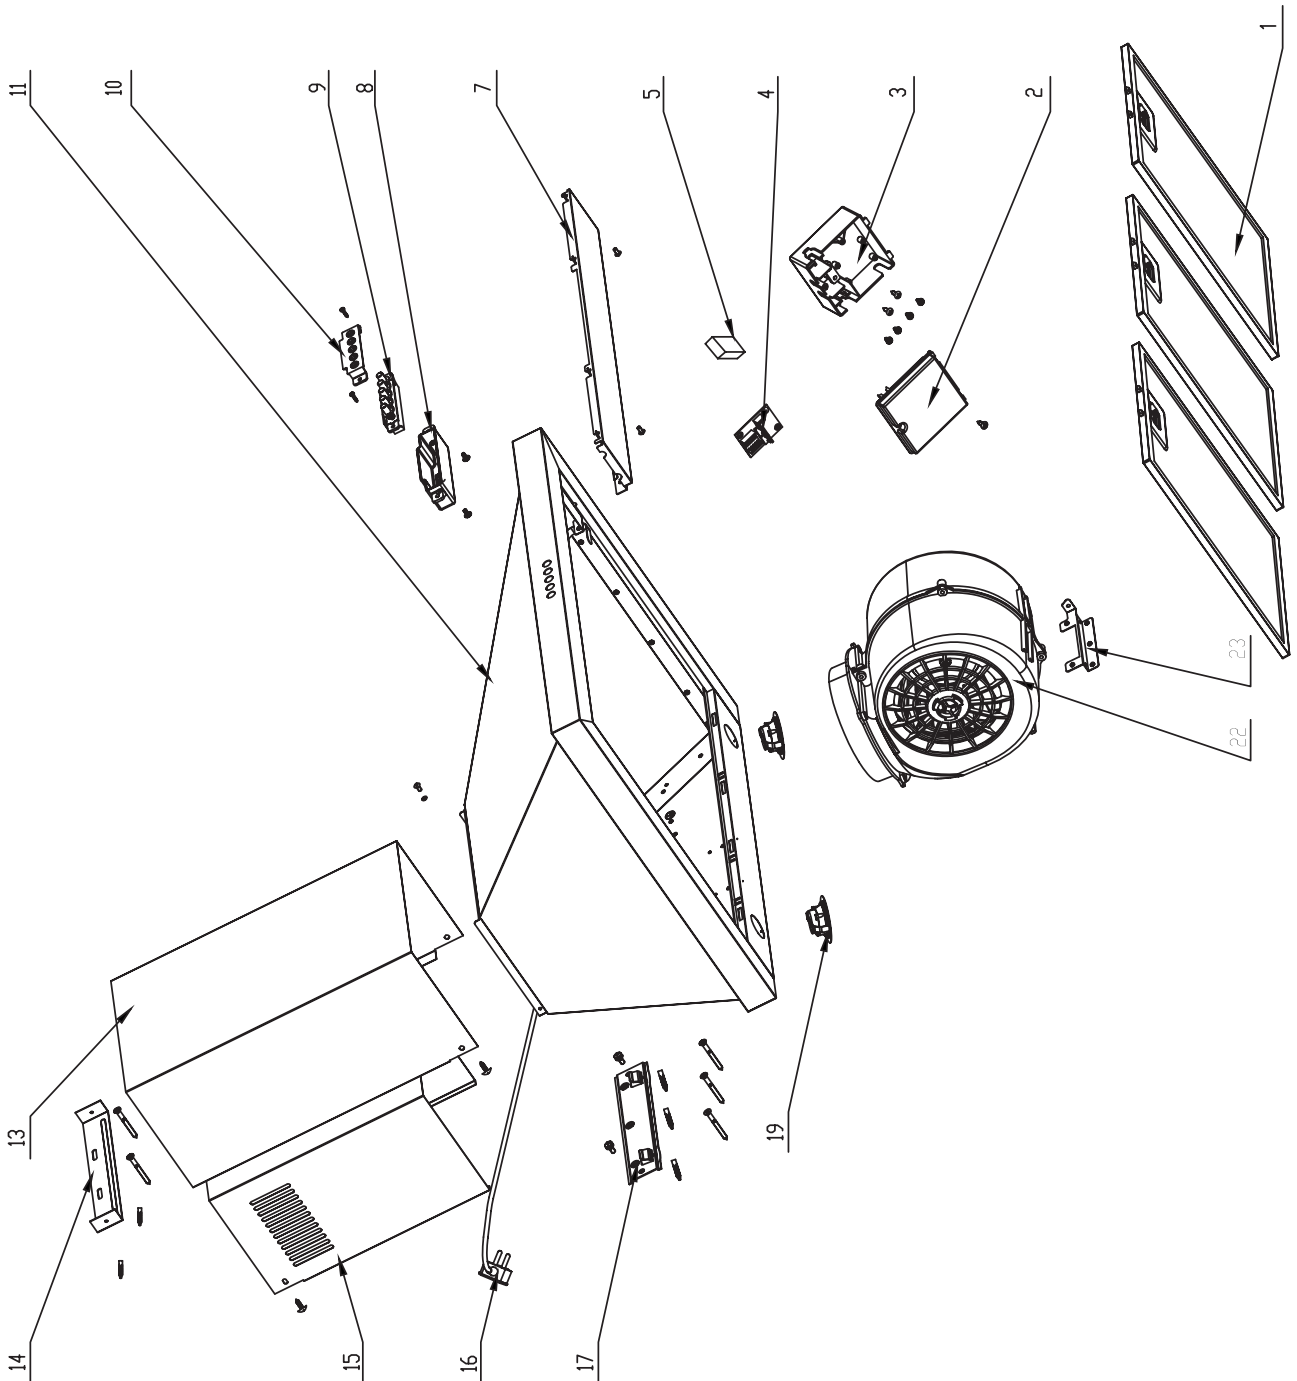

SERVICE

STANDARD CANOPY RANGEHOODS

M A N U A L

VRCX60A1 & VRCX90A1

Disclaimer

The information contained in this Service Manual is intended for licensed service personnel only.

EXPLODED VIEW

VRCX60A1 & VRCX90A1

PARTS LIST

Item	ISS CODE	DESCRIPTION
1	2399900	900mm - Aluminium Panel Filter (1)
1	2399901	600mm - Aluminium Panel Filter (1)
4	2399500	Control Board
5	2399506	Capacitor
8,9,10	2399508	Push Buttons Assembly
13	2399100	Bottom Chimney Cover
15	2399101	Top Chimney Cover
16	2399509	Power Cord with Plug
19	2399504	LED Light - 1.5W with cord & connector
22	2399505	Fan assembly
* sold separately	2399906	Round Carbon Filters (2)