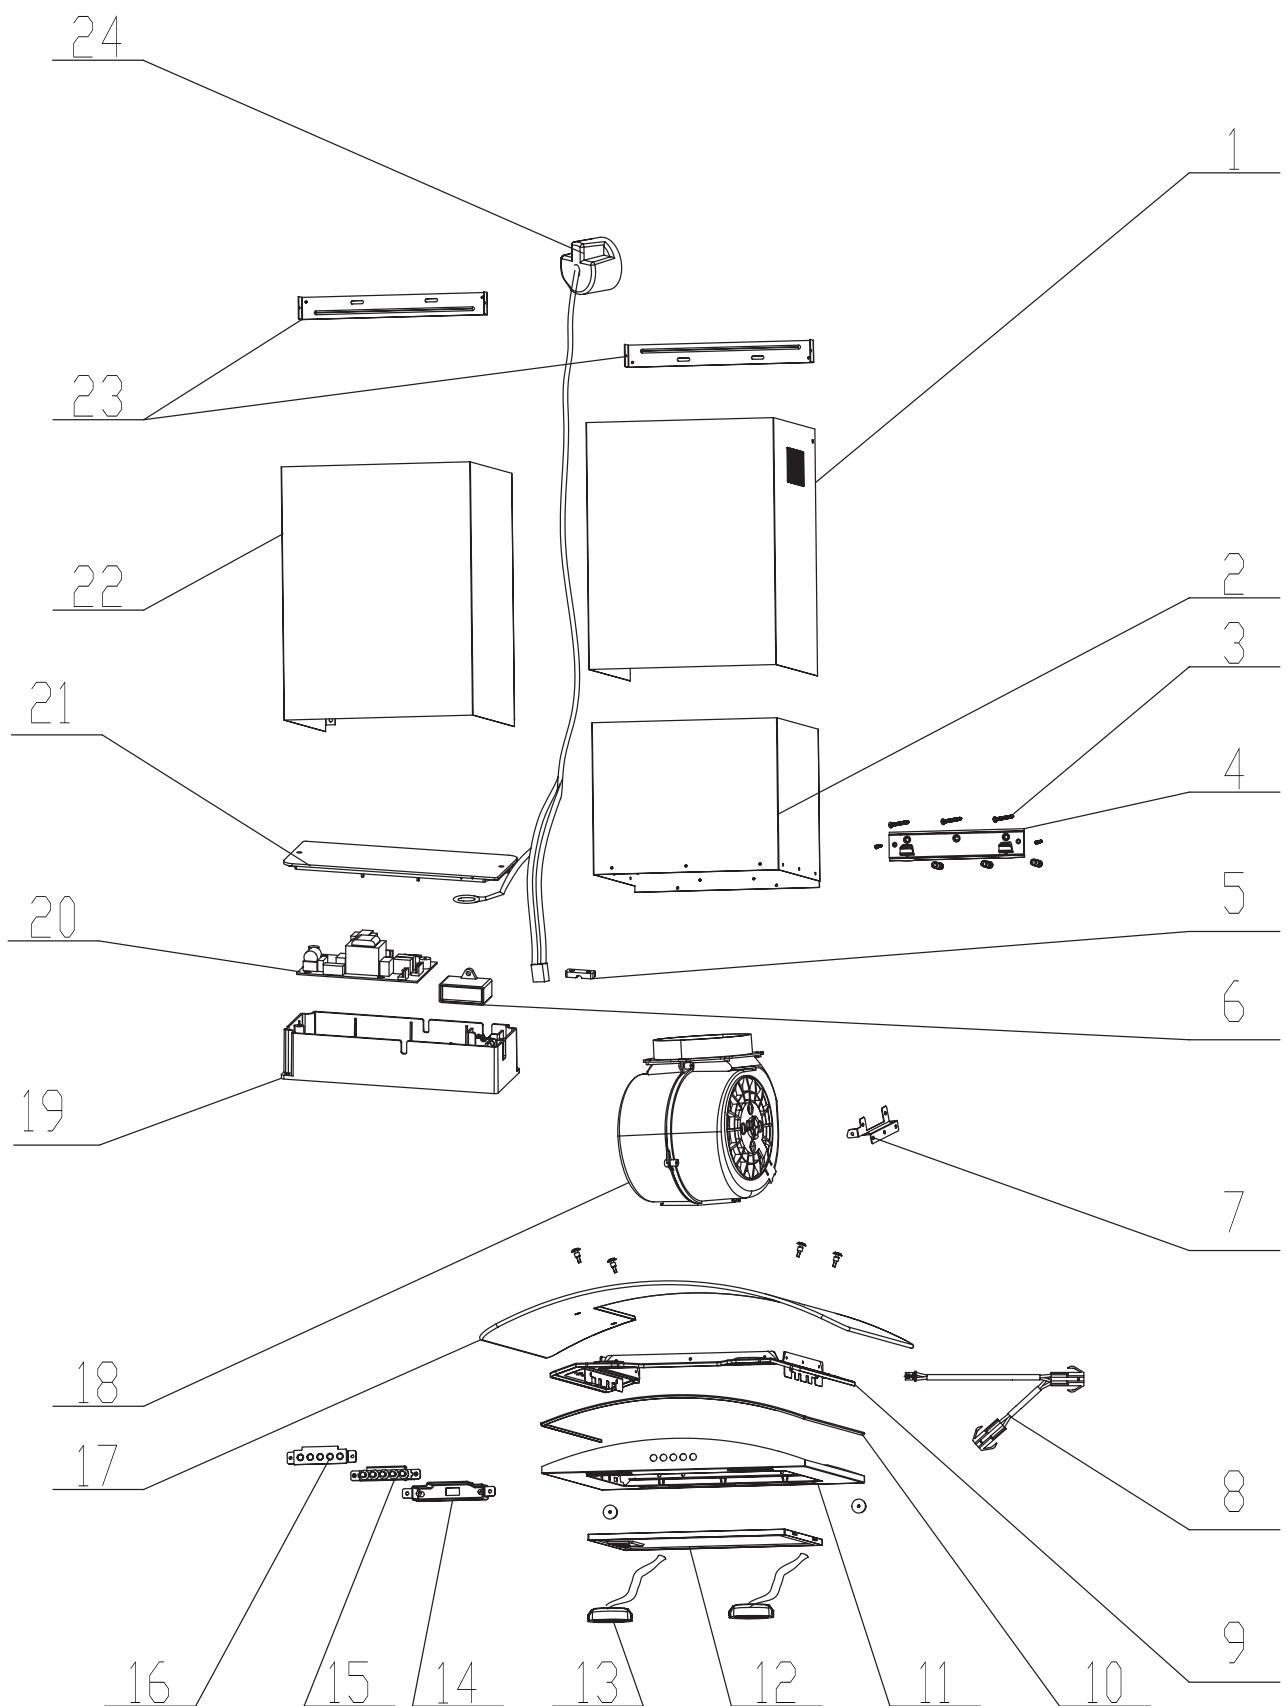

SERVICE

GLASS CANOPY RANGEHOODS

M A N U A L

VRCG60A1 & VRCG90A1

Disclaimer

The information contained in this Service Manual is intended for licensed service personnel only.

EXPLODED VIEW

VRCG60A1 & VRCG90A1

PARTS LIST

Item	ISS CODE	DESCRIPTION
1	2399103	Top Chimney Cover (400mm)
6	2399506	Capacitor
10	2399904	Seal for canopy - 900mm
10	2399905	Seal for canopy - 600mm
12	2399902	900mm - Aluminium Panel Filter (1)
12	2399901	600mm - Aluminium Panel Filter (1)
13	2399504	LED Light - 1.5W with cord & connector
14, 15,16	2399507	Push Buttons Assembly + cord
17	2399800	Curved Glass - 900mm
17	2399801	Curved Glass - 600mm
18	2399505	Fan assembly
20	2399500	Control Board
22	2399102	Bottom Chimney Cover (400mm)
24	2399509	Power Cord with Plug
* sold separately	2399906	Round Carbon Filters (2)