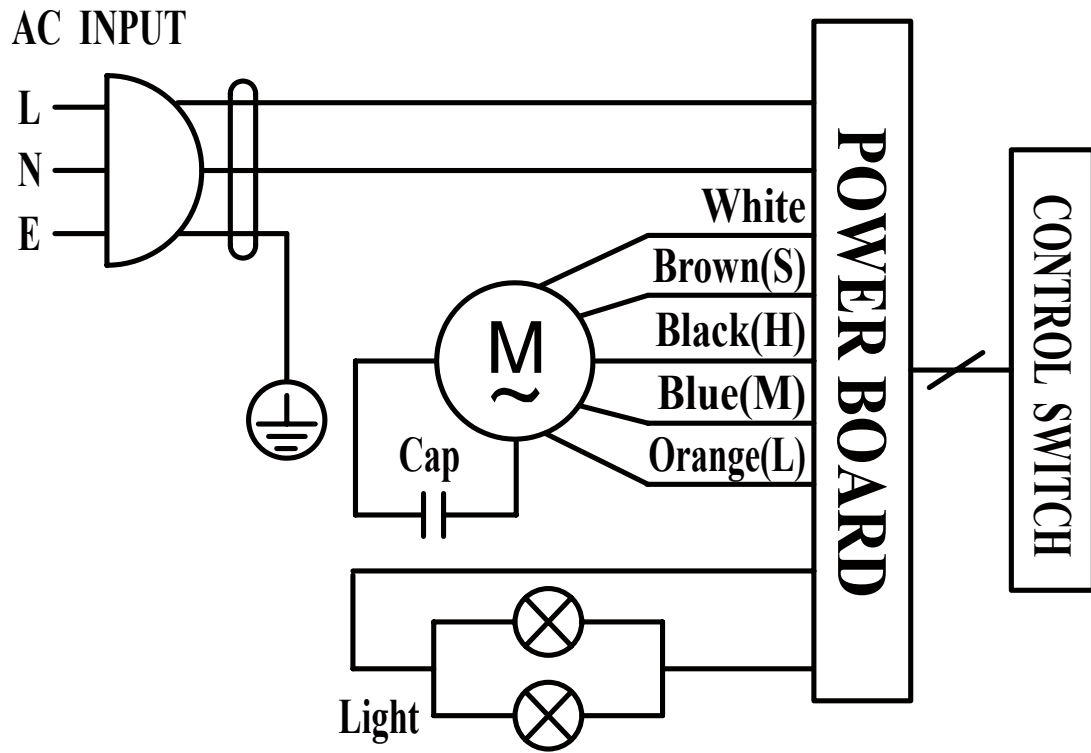

PARTS LIST

Item	ISS CODE	DESCRIPTION
1	2399103	Top Chimney Cover (400mm)
6	2399506	Capacitor
10	2399904	Seal for canopy - 900mm
10	2399905	Seal for canopy - 600mm
12	2399902	900mm - Aluminium Panel Filter (1)
12	2399901	600mm - Aluminium Panel Filter (1)
13	2399504	LED Light - 1.5W with cord & connector
14, 15,16	2399507	Push Buttons Assembly + cord
17	2399800	Curved Glass - 900mm
17	2399801	Curved Glass - 600mm
18	2399505	Fan assembly
20	2399500	Control Board
22	2399102	Bottom Chimney Cover (400mm)
24	2399509	Power Cord with Plug
* sold separately	2399906	Round Carbon Filters (2)

WIRING DIAGRAM