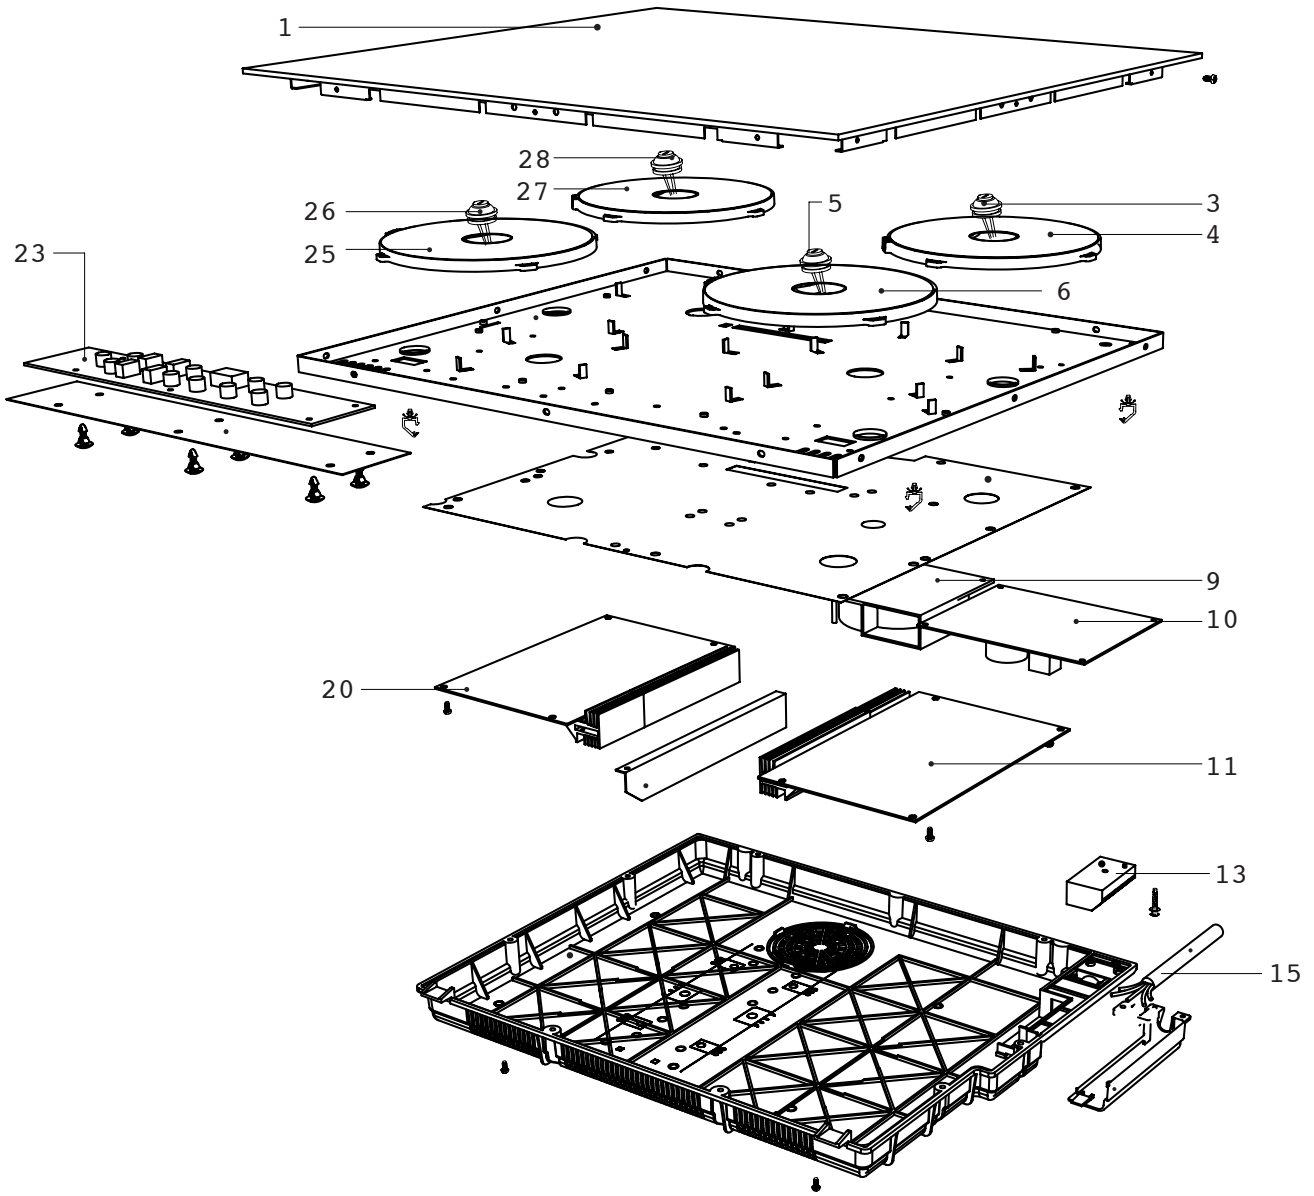

SERVICE

M A N U A L

INDUCTION HOB

VITB60A1

Disclaimer

The information contained in this Service Manual is intended for licensed service personnel only.

EXPLODED VIEW

PARTS LIST

Item No	ISS Code	ISS DESCRIPTION
1	2211801	Glass Assembly - Vitale
3,5,26,28	2299535	Ceramic Plate Temperature Sensor
4,6,25,27	2299537	Hotplate 1500/2000W 220-240V
9	2299538	Cooling Fan
10	2299539	Power Accessory
11,20	2299540	Power Board
13	2299542	Junction Box
15	2299543	Power Cord (without Plug)
23	2299541	Display Board