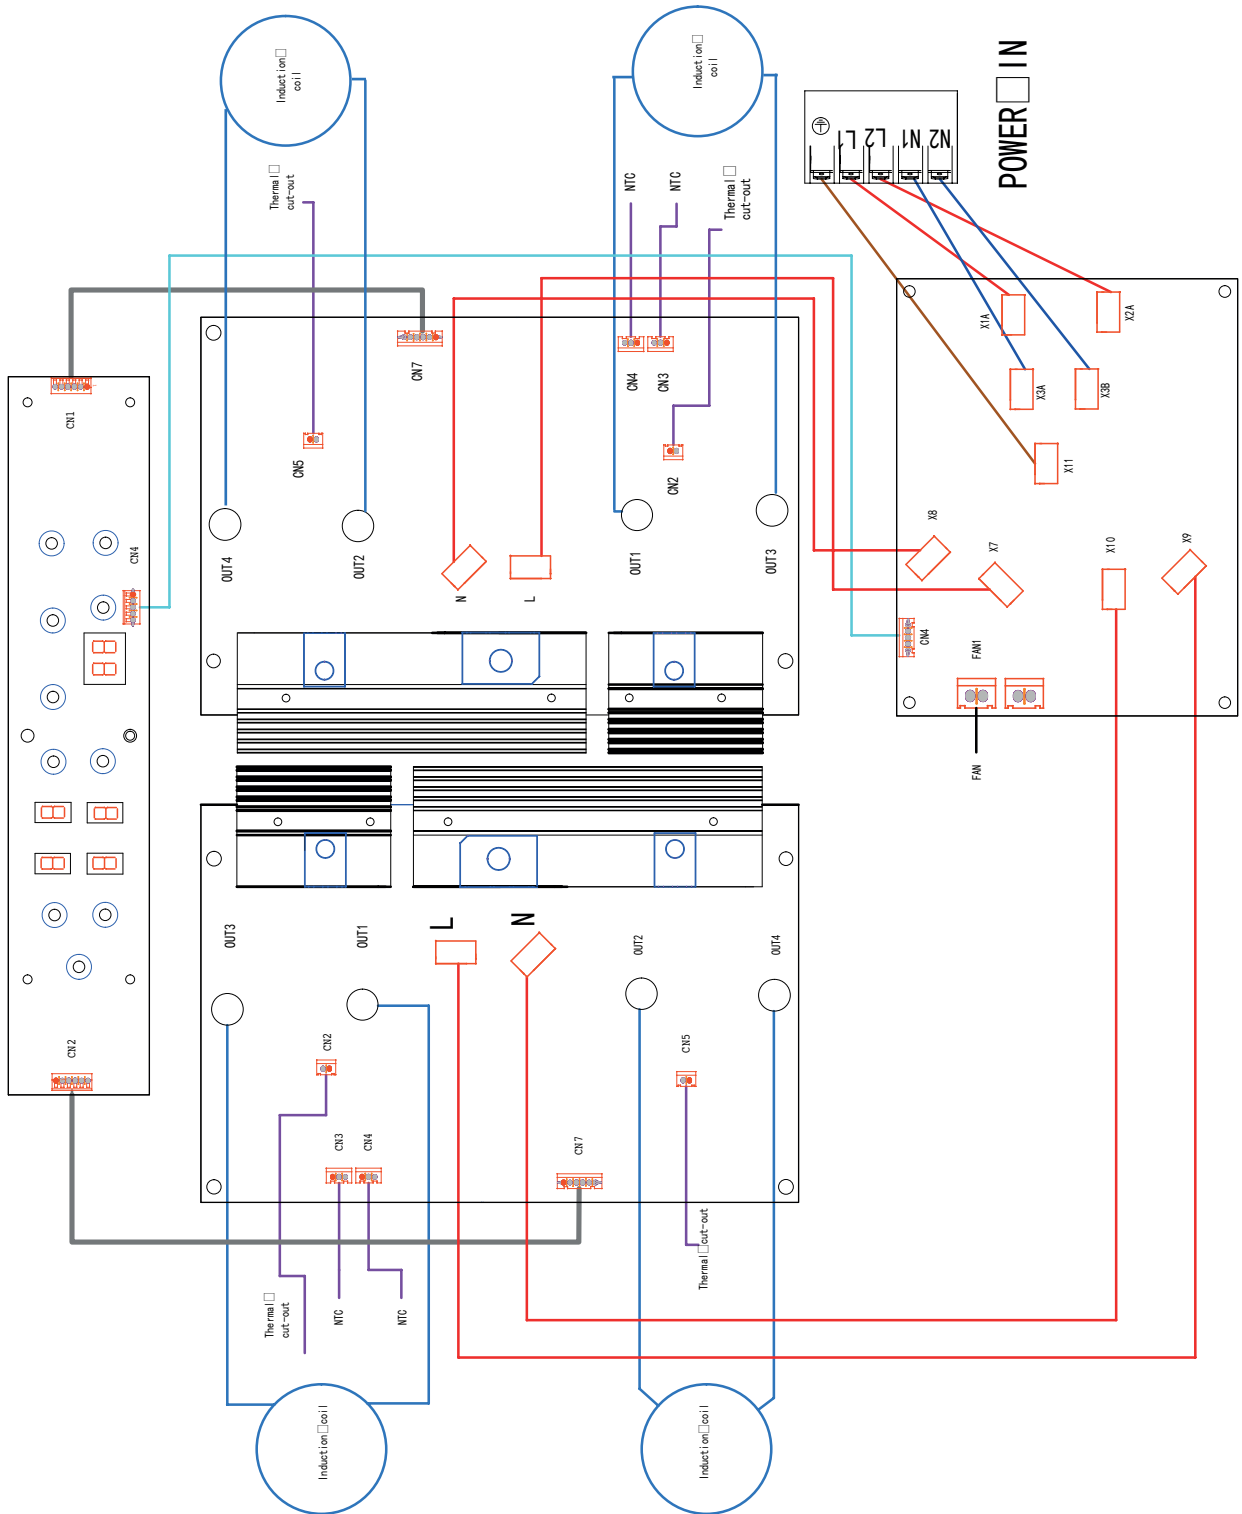

SERVICE

M A N U A L

INDUCTION HOB

VITB60A1

Disclaimer

The information contained in this Service Manual is intended for licensed service personnel only.

EXPLODED VIEW

PARTS LIST

Item No	ISS Code	ISS DESCRIPTION
1	2211801	Glass Assembly - Vitale
3,5,26,28	2299535	Ceramic Plate Temperature Sensor
4,6,25,27	2299537	Hotplate 1500/2000W 220-240V
9	2299538	Cooling Fan
10	2299539	Power Accessory
11,20	2299540	Power Board
13	2299542	Junction Box
15	2299543	Power Cord (without Plug)
23	2299541	Display Board

WIRING DIAGRAM

CONTACT

Vitale Customer Care

-  1300 798 260
-  vitale@productapprovals.com.au
-  PO Box 7785, Baulkham Hills, BC NSW 1755

Version 1.1

We are committed to ongoing research and development. Every effort has been made to ensure all information in the service manual is correct at time of going to print. Dimensions should be used as a reference only and actual dimensions should be taken from the physical product.