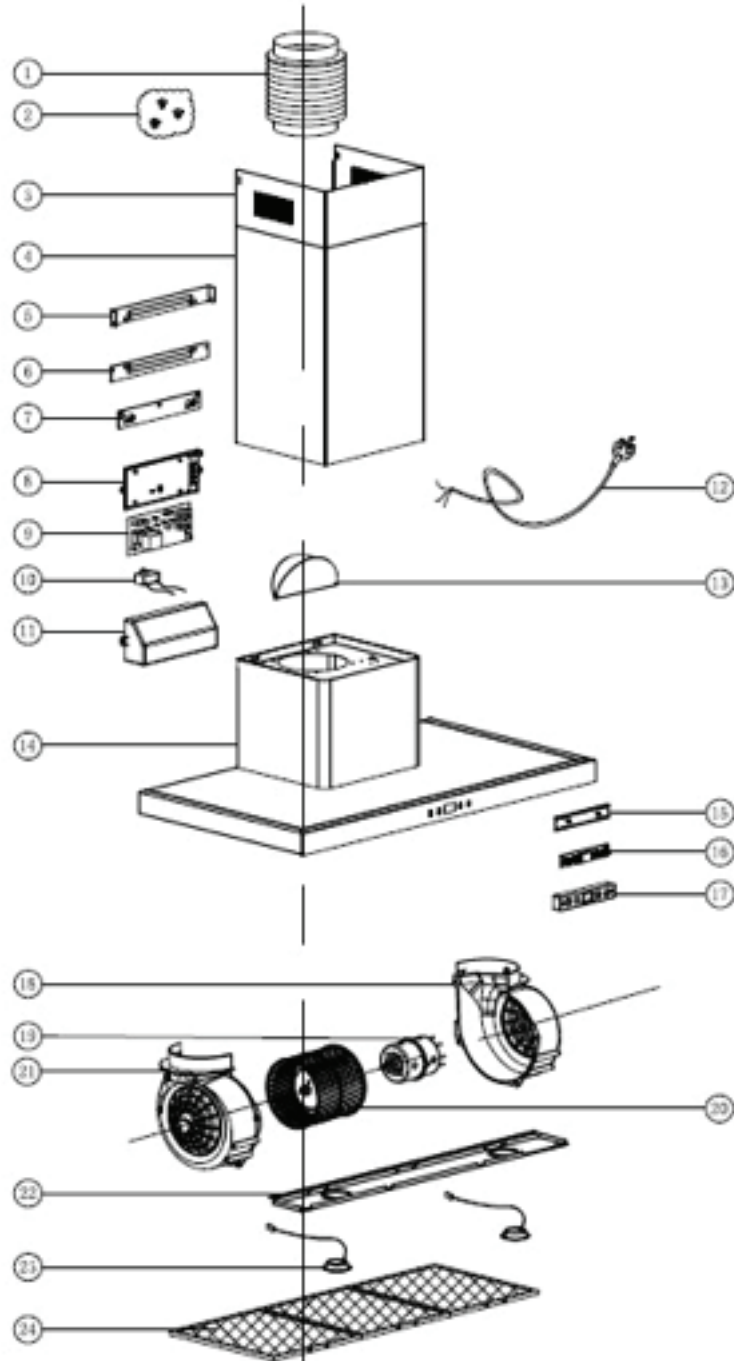

# **SERVICE MANUAL**

900 Canopy Rangehood

VGT900B

## **IMPORTANT NOTICE**

The information contained in this Service Manual is intended for licensed service personnel only. Please contact Vogue for further information on [New Zealand] 09 2982535

No.	Part Code	Description	Qty
-	2309005	VGT900B 900 "T" canopy range hood/black	-
1	2399000.900	Exhaust pipe	1
9	2309005.501	PCB	1
10	2309005.502	Capacitor	1
11	2309005.401	PCB box cover	1
12	2199109	Flexible power suply cord with plug	1
13	2309005.402	No-return flaps - assembly	1
15-17	2309005.503	Touch control panel	1
18-21	2309005.504	Motor assembly	1
23	2199125	Light - 20W G4 halogen	2
24	2309005.001	Aluminium filter	3
Optional	2306011.005	Round Charcoal fliter - set w/2pcs	1

# **vogue** kitchenware

**Trade Depot Limited**  
**PO Box 202 233, Southgate 2246, Auckland Phone. 09 2982535**

WE ARE COMMITTED TO ONGOING RESEARCH AND DEVELOPMENT. EVERY EFFORT HAS BEEN MADE TO ENSURE ALL INFORMATION IN THIS USER MANUAL IS CORRECT AT TIME OF GOING TO PRINT. DIMENSIONS SHOULD BE USED AS A REFERENCE ONLY AND ACTUAL DIMENSIONS SHOULD BE TAKEN FROM THE PHYSICAL PRODUCT ONLY.