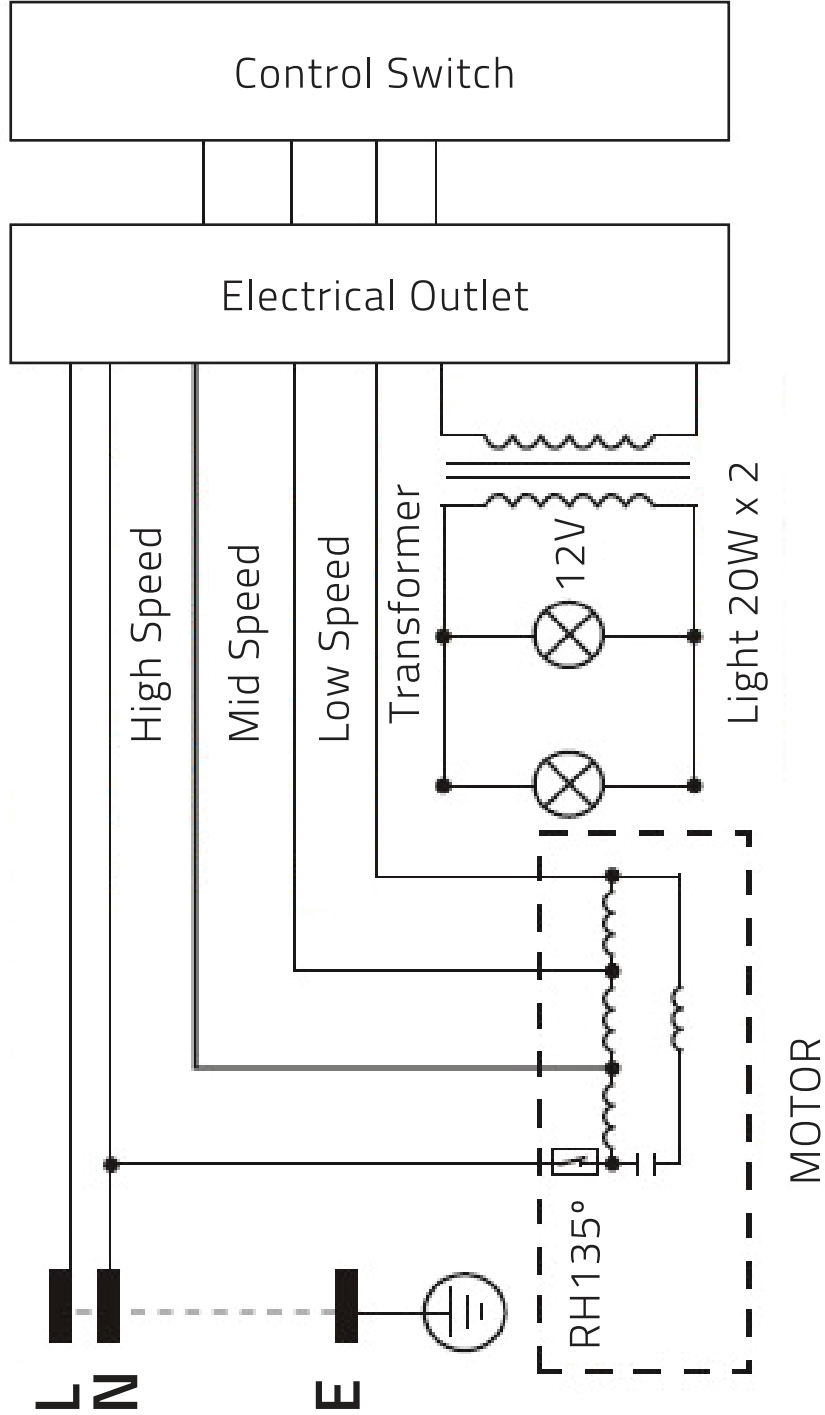

AC 220-240V / 50Hz