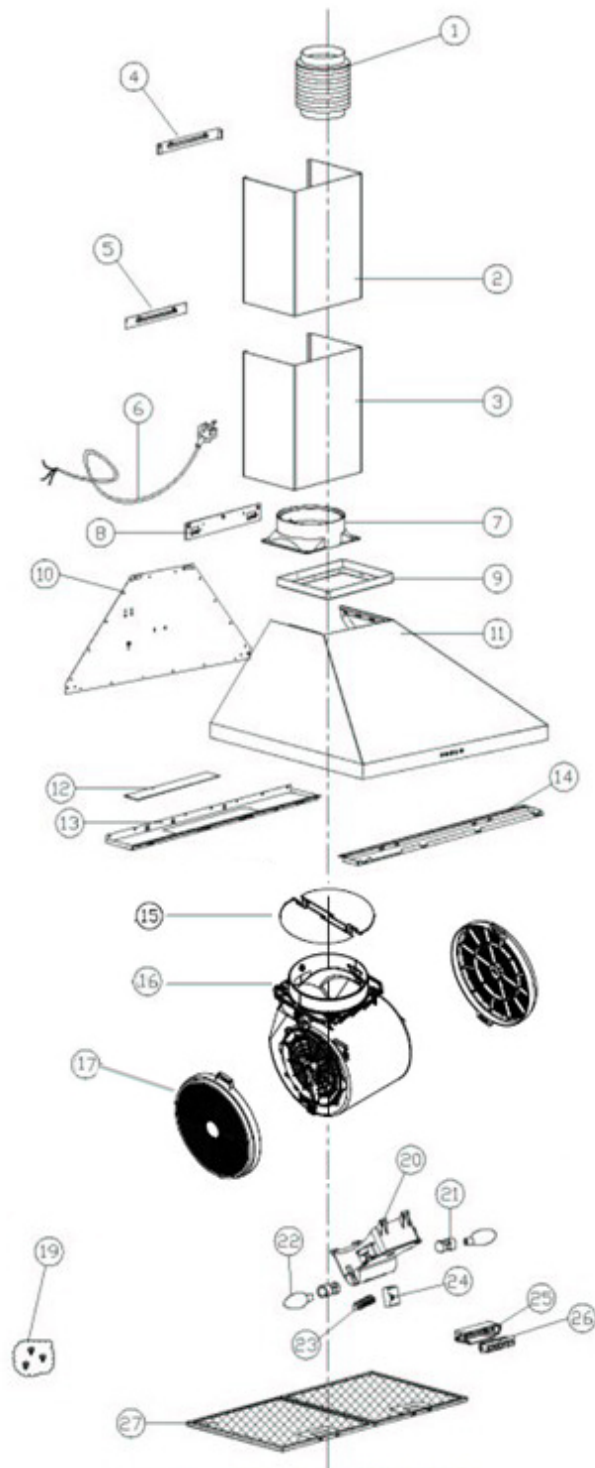

vogue
kitchenware

SERVICE MANUAL

600 Canopy Rangehood

VGRH605

IMPORTANT NOTICE

The information contained in this Service Manual is intended for licensed service personnel only. Please contact Vogue for further information on [New Zealand] 09 2982535

No.	Part Code	Description	Qty
1	2399000.900	Exhaust pipe	1
2	2306008.100	Top chimney cover	1
3	2306008.101	Bottom chimney cover	1
4	2306008.102	Bottom chimney bracket	1
5	2306008.103	Top chimney bracket	1
6	2199109	Plug and cable	1
8	2199130	Hook	1
12	2306000.400	Lamp cover	1
15	2306000.401	Non-Return Flaps	2
16	2306008.001	Motor Assembly	1
17	2306011.005	Carbon Filter (optional)	2
20	2306000.501	wiring box	1
21	2306000.502	Lamp holder	2
22	2306000.503	Lamp	2
23	2306000.504	Wiring terminal	1
24	2306000.505	Capacitor	1
25,26	2199112	Push button	1
27	0315012	Al. filter	2
	2306008.104	Top chimney extension (1000mm)	1
	2306008.105	Bottom chimney extension (1000mm)	1

AC 220-240V / 50HZ

vogue kitchenware

Trade Depot Limited
PO Box 202 233, Southgate 2246, Auckland Phone. 09 2982535

WE ARE COMMITTED TO ONGOING RESEARCH AND DEVELOPMENT. EVERY EFFORT HAS BEEN MADE TO ENSURE ALL INFORMATION IN THIS USER MANUAL IS CORRECT AT TIME OF GOING TO PRINT. DIMENSIONS SHOULD BE USED AS A REFERENCE ONLY AND ACTUAL DIMENSIONS SHOULD BE TAKEN FROM THE PHYSICAL PRODUCT ONLY.