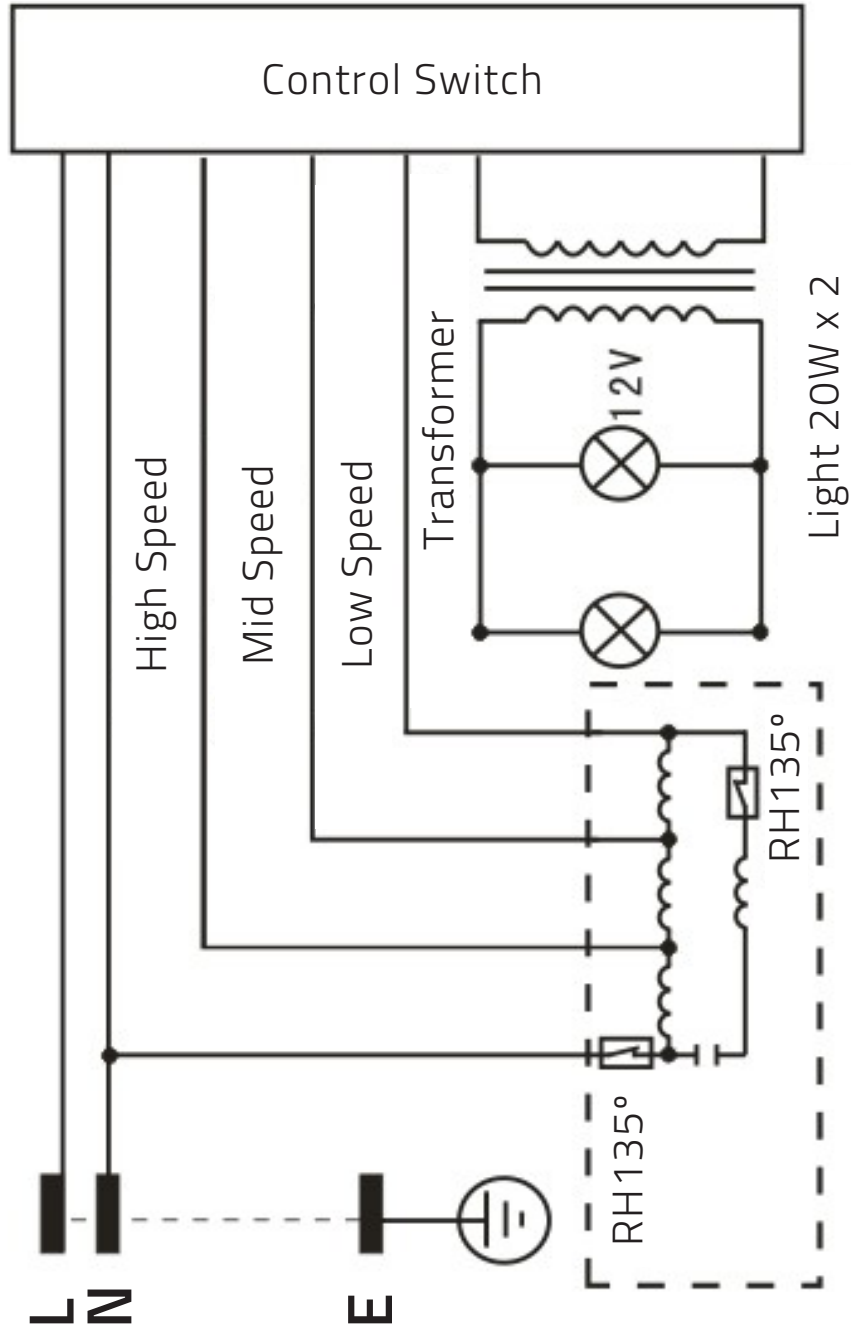

No.	Part Code	Description	Qty
1	2399000.900	Exhaust pipe	1
2	2306008.100	Top chimney cover	1
3	2306008.101	Bottom chimney cover	1
4	2306008.102	Bottom chimney bracket	1
5	2306008.103	Top chimney bracket	1
6	2199109	Plug and cable	1
8	2199130	Hook	1
12	2306000.400	Lamp cover	1
15	2306000.401	Non-Return Flaps	2
16	2306008.001	Motor Assembly	1
17	2306011.005	Carbon Filter (optional)	2
20	2306000.501	wiring box	1
21	2306000.502	Lamp holder	2
22	2306000.503	Lamp	2
23	2306000.504	Wiring terminal	1
24	2306000.505	Capacitor	1
25,26	2199112	Push button	1
27	0315012	Al. filter	2
	2306008.104	Top chimney extension (1000mm)	1
	2306008.105	Bottom chimney extension (1000mm)	1

AC 220-240V / 50HZ

vogue kitchenware

Trade Depot Limited
PO Box 202 233, Southgate 2246, Auckland Phone. 09 2982535

WE ARE COMMITTED TO ONGOING RESEARCH AND DEVELOPMENT. EVERY EFFORT HAS BEEN MADE TO ENSURE ALL INFORMATION IN THIS USER MANUAL IS CORRECT AT TIME OF GOING TO PRINT. DIMENSIONS SHOULD BE USED AS A REFERENCE ONLY AND ACTUAL DIMENSIONS SHOULD BE TAKEN FROM THE PHYSICAL PRODUCT ONLY.