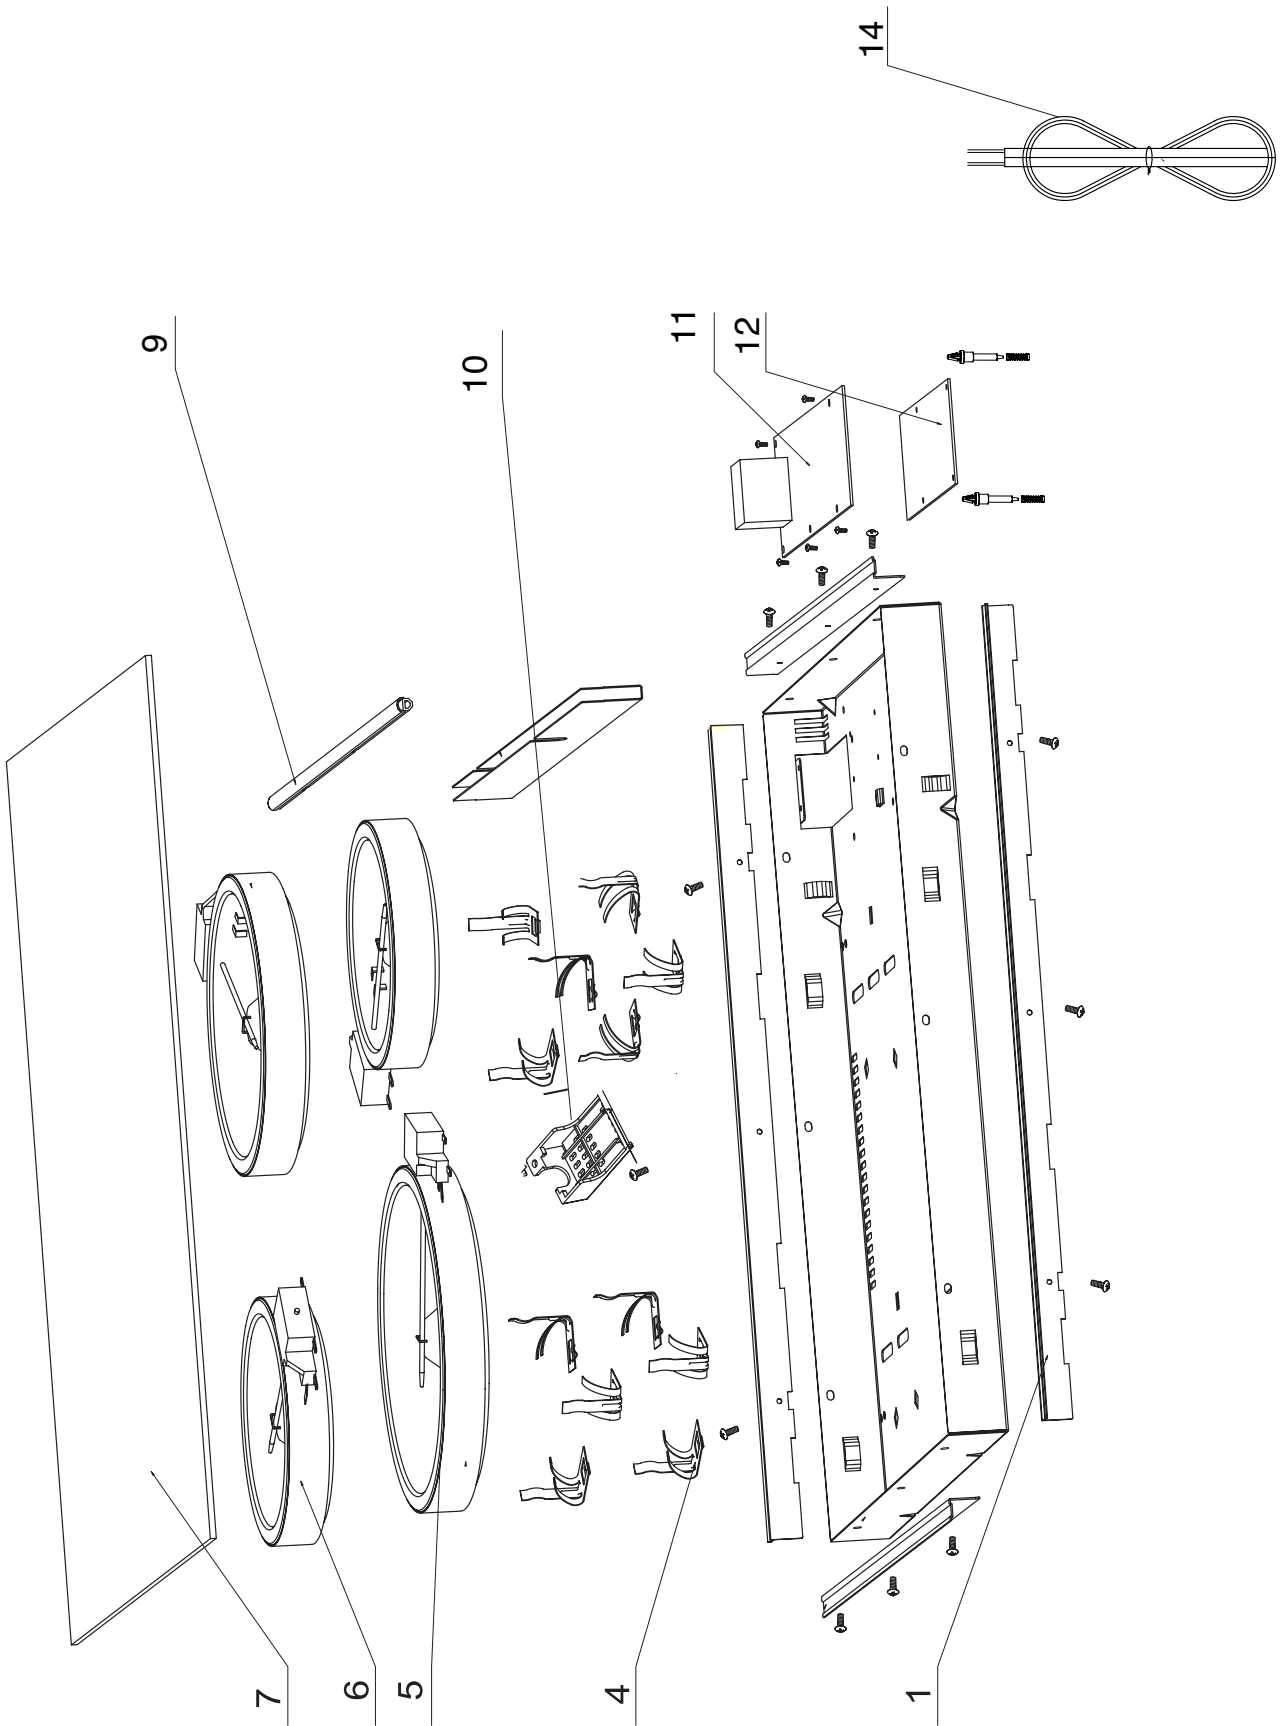

SERVICE

M A N U A L

CERAMIC HOB

VCTB60A1

Disclaimer

The information contained in this Service Manual is intended for licensed service personnel only.

EXPLODED VIEW

PARTS LIST

Item No	ISS Code	ISS DESCRIPTION
1,7	2211800	Glass Assembly - Vitale
4	2299108	Spring Bracket
5	2299529	Hot Plate - 1800W (Ribbon)
6	2299530	Hot Plate - 1200W (Ribbon)
9	2299900	Silicon Sealing Strip
10	2299531	Junction Box
11	2299532	Main Control Board Assembly
12	2299533	Display Board Assembly
14	2299534	Power Cord