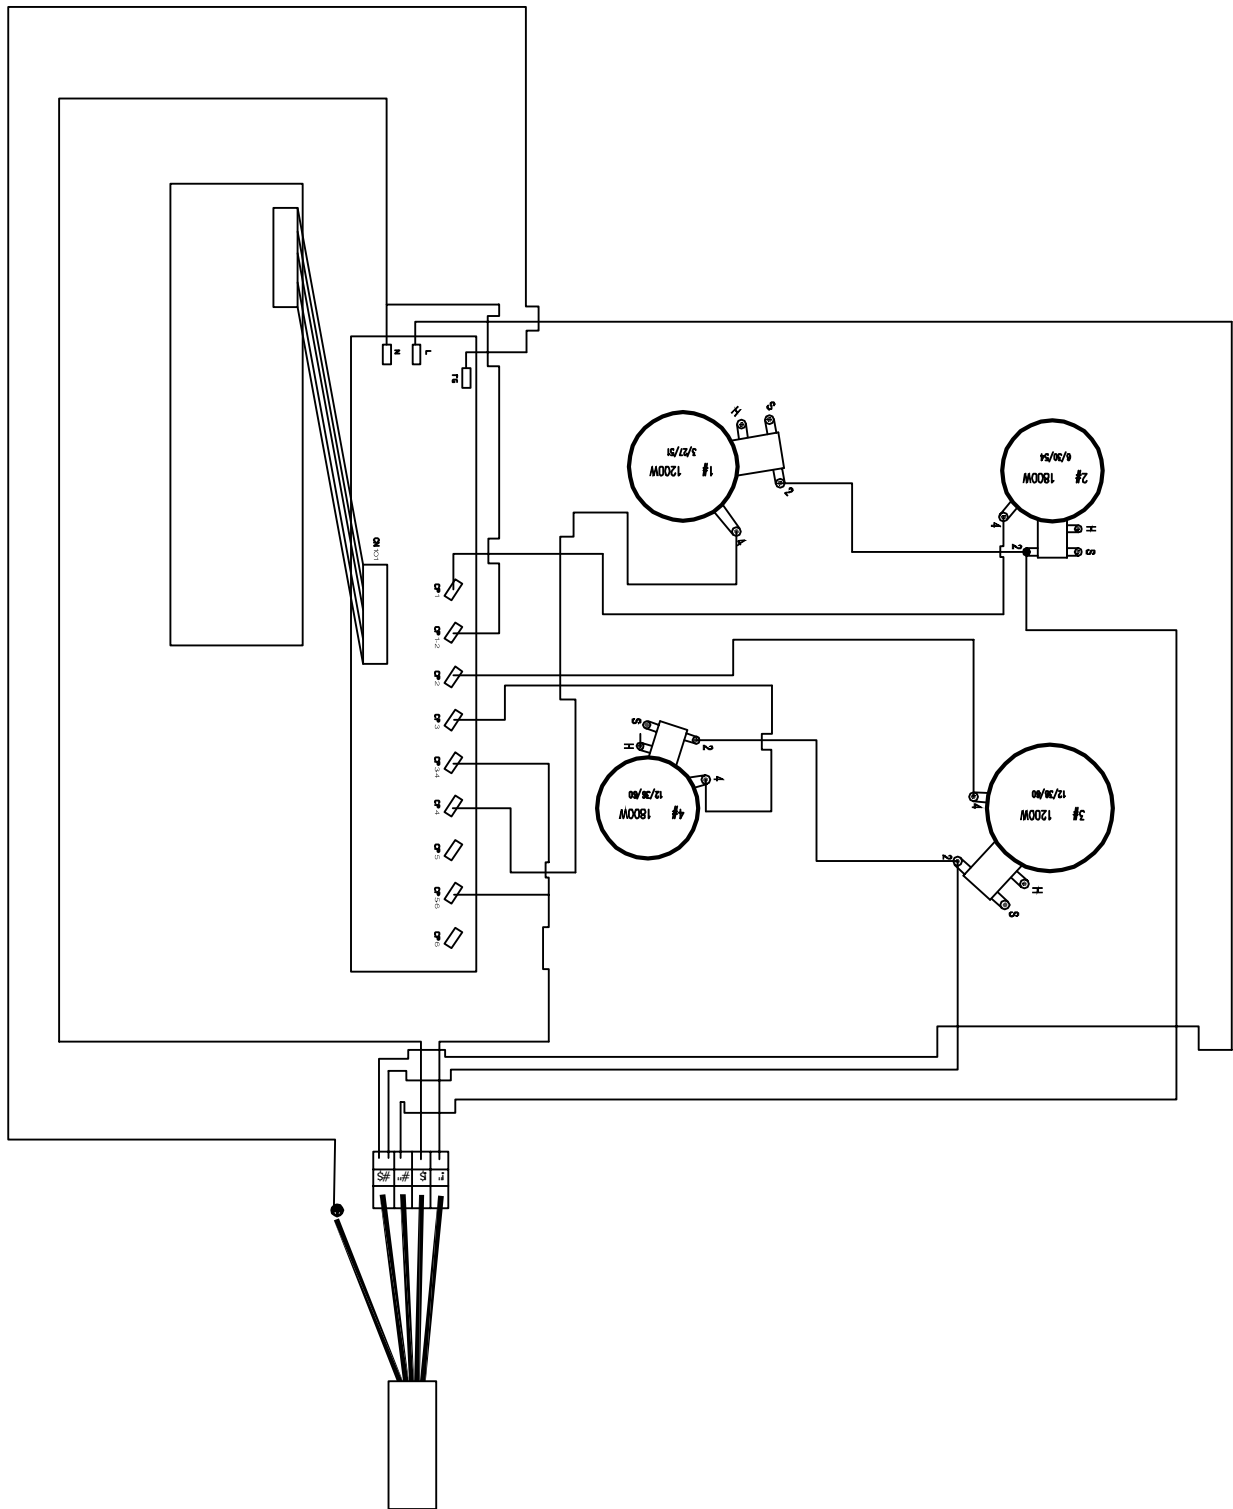

PARTS LIST

Item No	ISS Code	ISS DESCRIPTION
1,7	2211800	Glass Assembly - Vitale
4	2299108	Spring Bracket
5	2299529	Hot Plate - 1800W (Ribbon)
6	2299530	Hot Plate - 1200W (Ribbon)
9	2299900	Silicon Sealing Strip
10	2299531	Junction Box
11	2299532	Main Control Board Assembly
12	2299533	Display Board Assembly
14	2299534	Power Cord

WIRING DIAGRAM