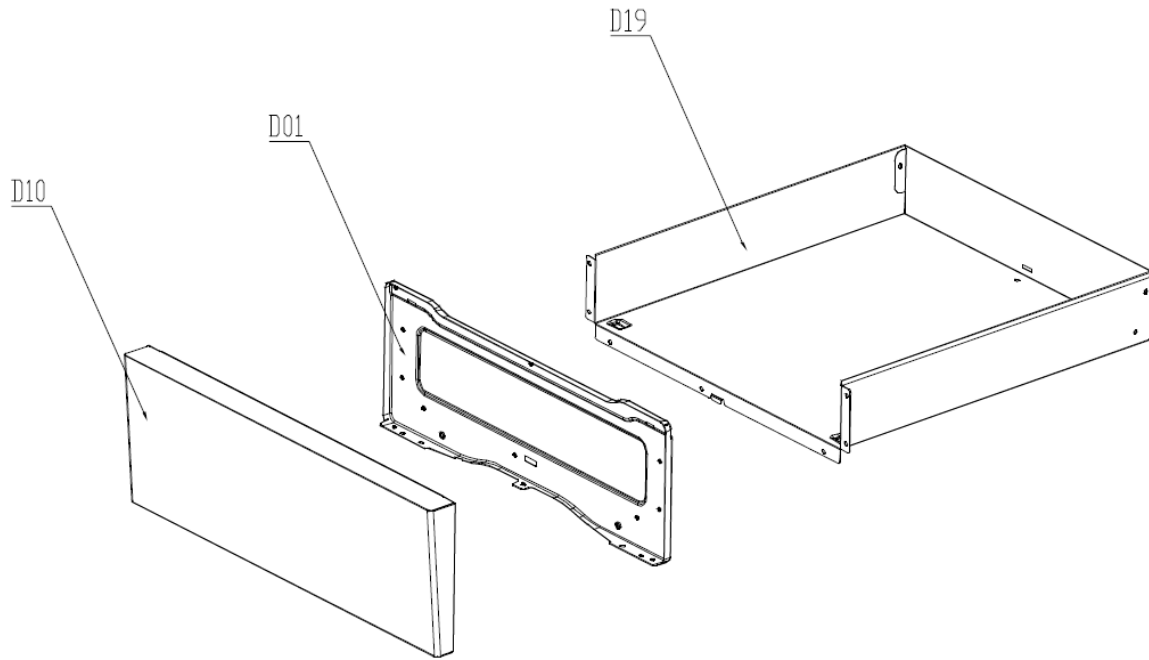

Model #	Ref #	Part #	Description
UFEW66	D01	12271100000127	Drawer Scaleboard
UFEW66	D10	12271100000260	Drawer Control Panel
UFEW66	D19	12271100000451	Drawer Bottom Panel