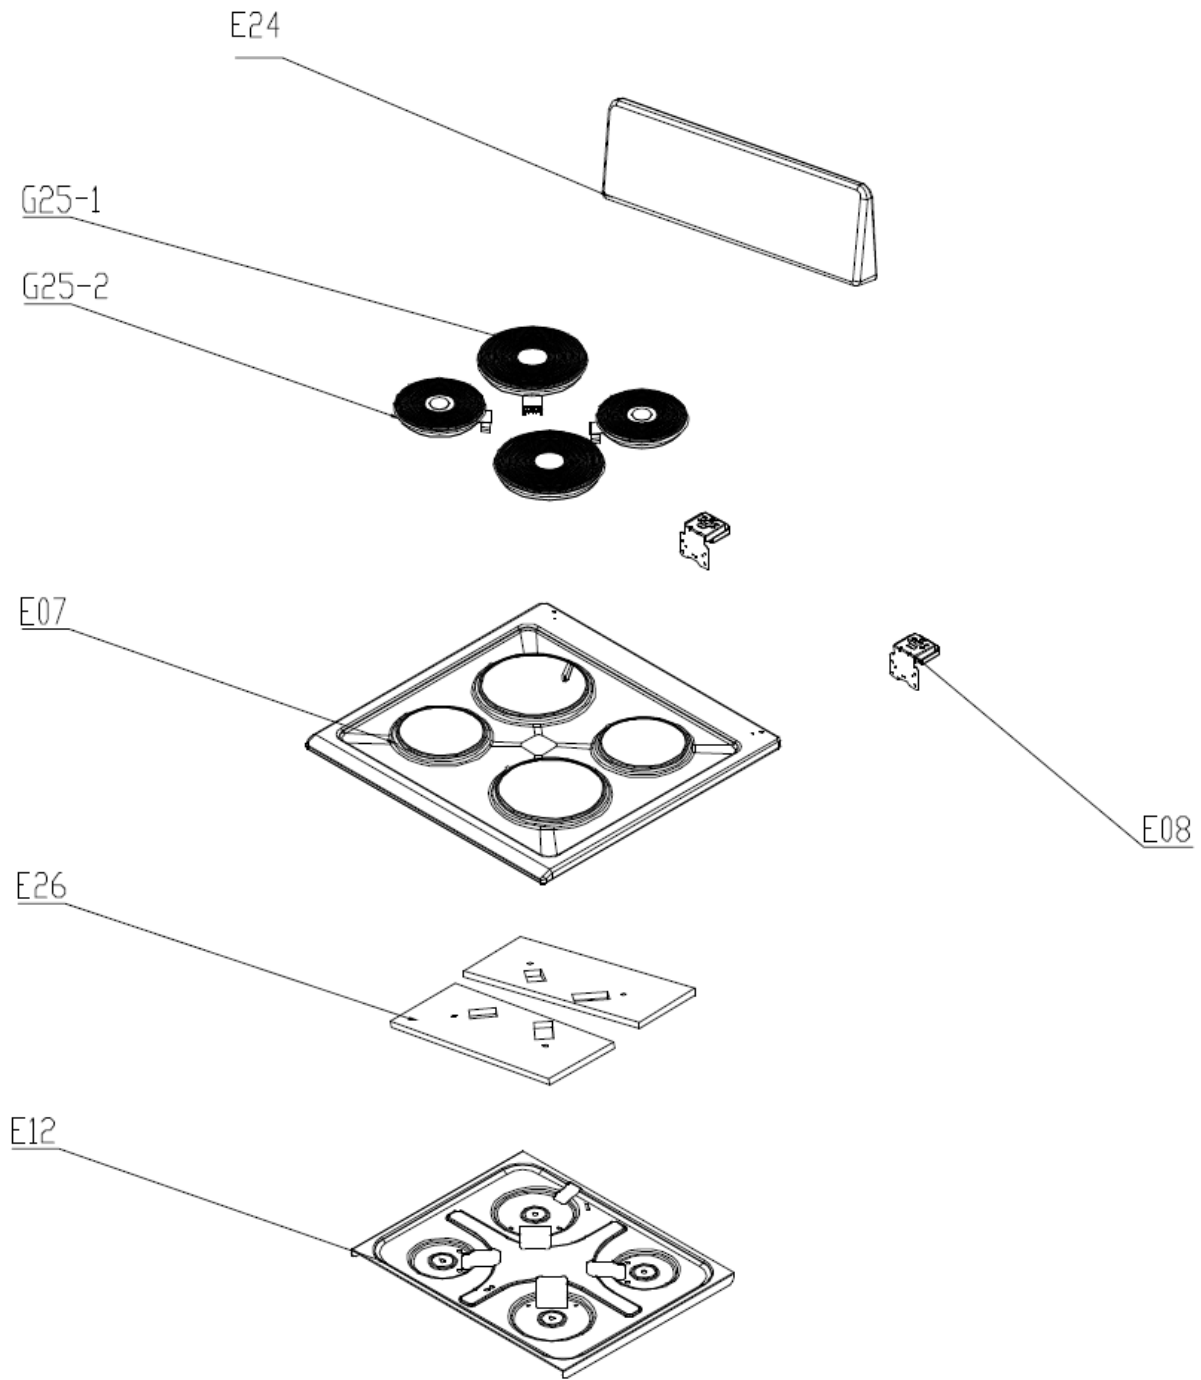

Model #	Ref #	Part #	Description
UFEW66	E07	12271100002565	Kitchen Range Board
UFEW66	E08	12971100007061	Kitchen Range Board Bracket(back)
UFEW66	E12	12271100003020	Kitchen Range Heating Element Chassis
UFEW66	E24	12271100003003	Kitchen Range Back Decorative Sheet
UFEW66	E26	12471100000025	Kitchen Range Board Insulation
UFEW66	G25-1	17471100000303	Hot Plate(1500w)
UFEW66	G25-2	17471100000307	Hot Plate(1000W)