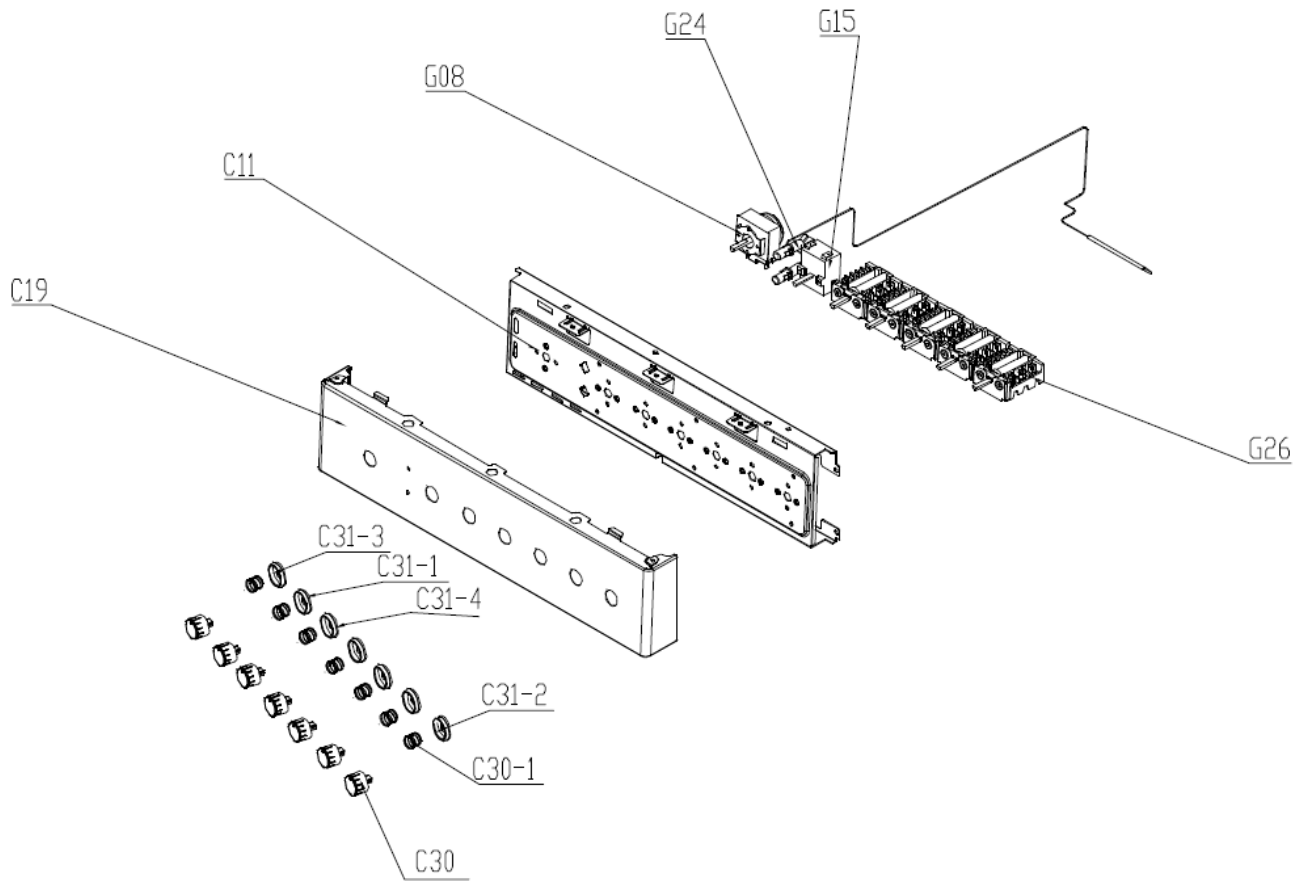

Model #	Ref #	Part #	Description
UFEW66	A00	see below expansion	Cavity Ass'y
UFEW66	A06	1227110000447	Baseplate
UFEW66	A26	12271100001573	Front Decoration
UFEW66	A40	12971100000573	Cavity Bracket(Following)
UFEW66	B00	see below expansion	Door Ass'y
UFEW66	C00	see below expansion	Control Panel Ass'y
UFEW66	D00	see below expansion	Drawer Ass'y
UFEW66	D03	12971100001088	Drawer Rail(under)
UFEW66	D05	12271100000141	Drawer Thermal Baffle
UFEW66	D06	12171100000260	Drawer Fixed Slider
UFEW66	D07	12171100000298	Drawer Slider(under)
UFEW66	E00	see below expansion	Cooktop Ass'y
UFEW66	G09	17471100000178	Terminal Block
UFEW66	I04	12271100003829	Panels
UFEW66	I13	12971100000617	Check Topple Over Bracket
UFEW66	I12	12971100001023	Check Topple Over Chain
UFEW66	I25	12271100003827	After Backboard
UFEW66	I28	12271100003830	Back Junction Plate
UFEW66	I39	12171100001474	Leg
UFEW66	I54	12271100003033	Ventilation Cover
UFEW66	I61-1	12271100003116	Plinth (front/back)
UFEW66	I61-2	12271100003119	Plinth (left/right)

Model #	Ref #	Part #	Description
UFEW66	C11	12271100003907	Control Panel Holder
UFEW66	C19	12271100A05642	Control Panel
UFEW66	C30	12171100000018	Knob Ass'y
UFEW66	C30-1	12971100000378	Knob Spring
UFEW66	C31-1	12171100002118	Knob Decoration(Function)
UFEW66	C31-2	12171100002120	Knob Decoration (hot plate)
UFEW66	C31-3	12171100000618	Knob Decoration(Timer)
UFEW66	C31-4	12171100002117	Knob Decoration(temperature)
UFEW66	G08	17471100000312	Timer
UFEW66	G15	17471100000030	Energy Controller
UFEW66	G24	17471100000213	Indicator
UFEW66	G26	17471100001093	Hotplate Switch on-off
UFEW66	G26	17471100000348	Oven Function Switch on-off